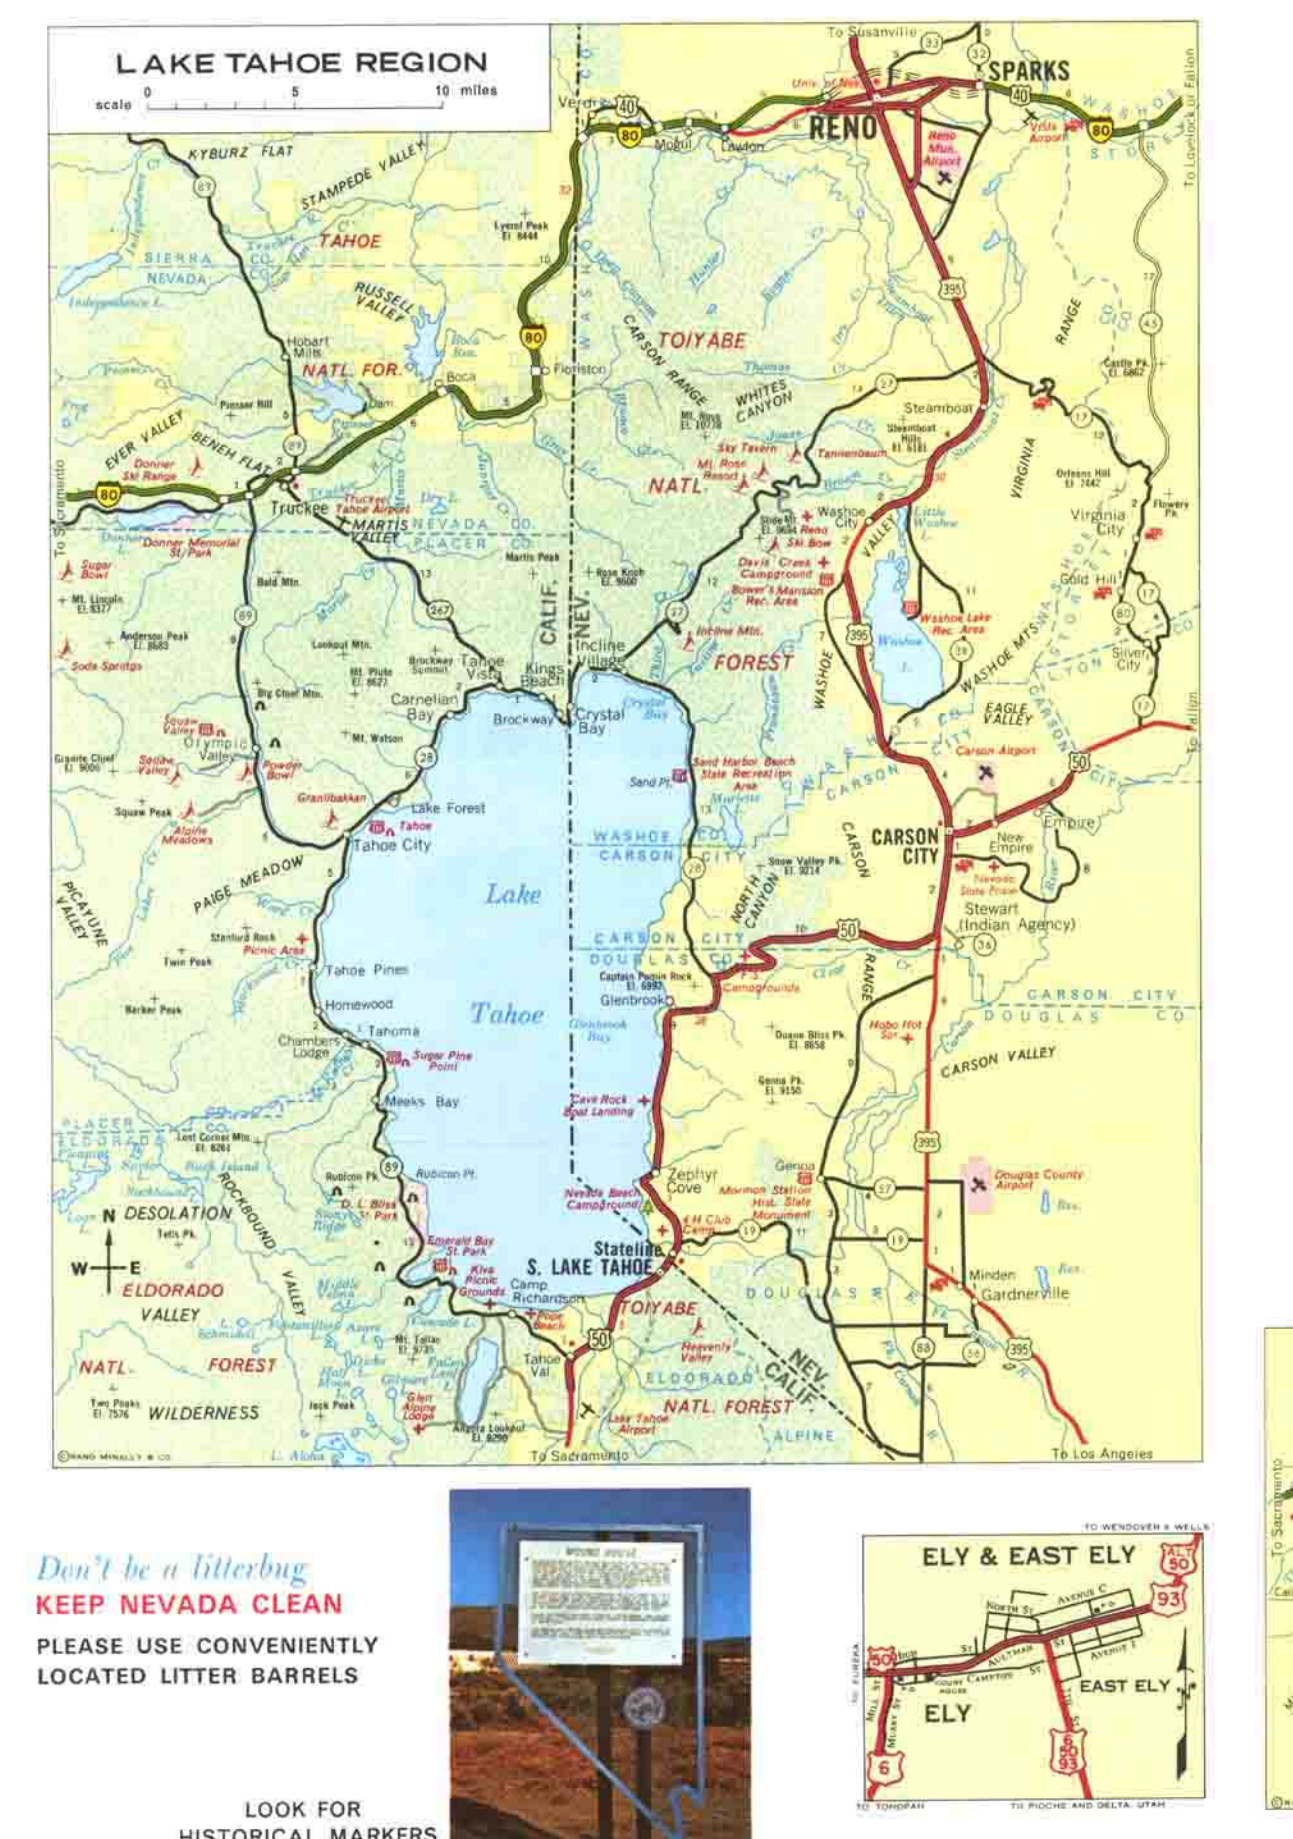

POINTS OF INTEREST

- BIG BEND PLATEAU** - Between Washoe and Humboldt counties, a magnificent natural rock wall, over 1,000 feet high, which rises abruptly from the desert floor and extends for miles.
- BOUNDS** - A small town in the Toiyabe County, Nevada, situated in a deep valley, is a fine example of a typical frontier town.
- BURNING MOUNTAIN** - One of the most beautiful and grandest mountains in Nevada, situated in the Toiyabe County, Nevada.
- CAHILL** - A small town in the Toiyabe County, Nevada, situated in a deep valley, is a fine example of a typical frontier town.
- CAHILL** - A small town in the Toiyabe County, Nevada, situated in a deep valley, is a fine example of a typical frontier town.
- CHICO** - A small town in the Toiyabe County, Nevada, situated in a deep valley, is a fine example of a typical frontier town.
- CHICO** - A small town in the Toiyabe County, Nevada, situated in a deep valley, is a fine example of a typical frontier town.
- CHICO** - A small town in the Toiyabe County, Nevada, situated in a deep valley, is a fine example of a typical frontier town.

110,000 square miles of surprises / Wide open spaces / The magic of Las Vegas and Reno / The beauty of the Strip all in one day. Test your skill at one of the nation's finest ski resorts and enjoy the world's most romantic entertainment that night. Nevada's most remote wild country is always waiting an hour's drive from a casino.

NEVADA GREAT FOR RECREATION?
BET ON IT!

NEVADA — where attractions and recreation are as varied as they are countless. And where the greatest contrasts are close together and accessible to everyone.

Explore a ghost town and experience the magic of the Strip all in one day. Test your skill at one of the nation's finest ski resorts and enjoy the world's most romantic entertainment that night. Nevada's most remote wild country is always waiting an hour's drive from a casino.