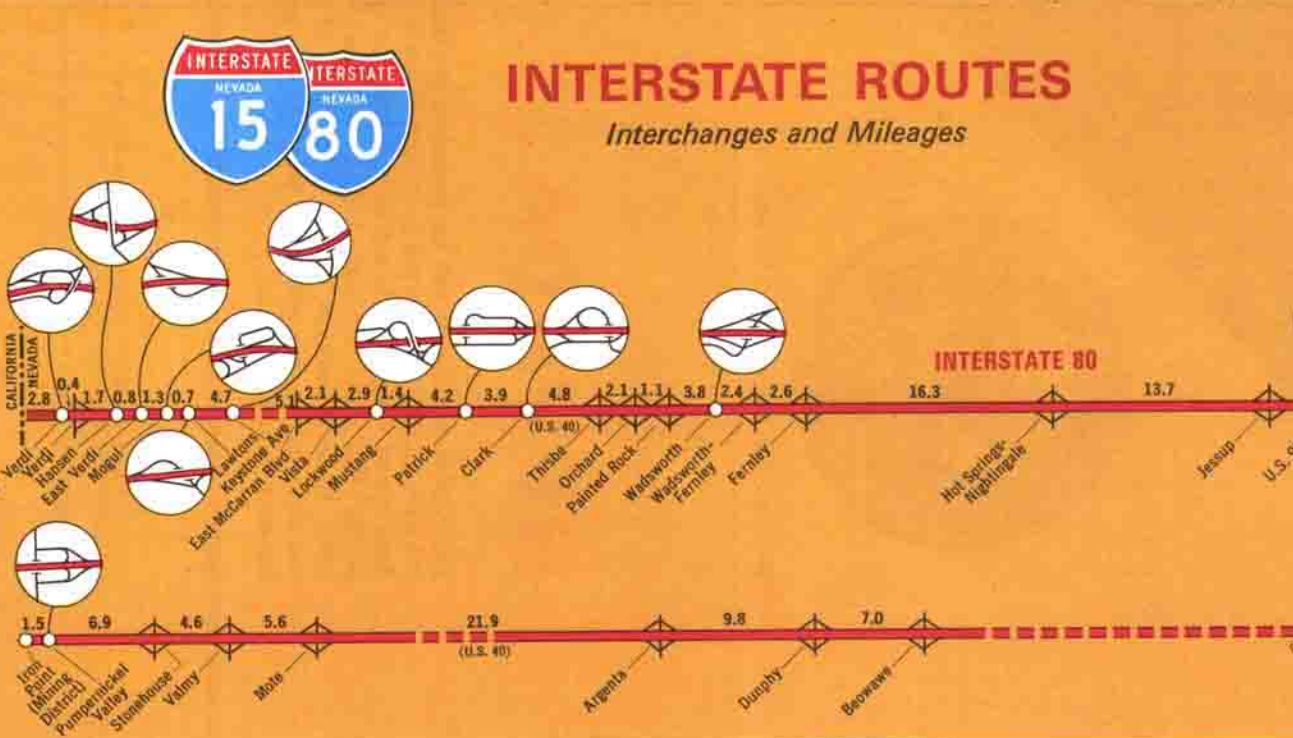

POINTS OF INTEREST

- BIG BEND PLATEAU** - Between Washoe and Humboldt counties, a magnificent natural rock wall, over 1,000 feet high, which rises abruptly from the desert floor and extends for miles.
- BOUNDS** - A small town in the Toiyabe County, Nevada, situated in a deep valley, is a fine example of a typical frontier town.
- BURNING MOUNTAIN** - One of the most beautiful and grandest mountains in Nevada, situated in the Toiyabe County, Nevada.
- CAHILL** - A small town in the Toiyabe County, Nevada, situated in a deep valley, is a fine example of a typical frontier town.
- CAHILL** - A small town in the Toiyabe County, Nevada, situated in a deep valley, is a fine example of a typical frontier town.
- CHICO** - A small town in the Toiyabe County, Nevada, situated in a deep valley, is a fine example of a typical frontier town.
- CHICO** - A small town in the Toiyabe County, Nevada, situated in a deep valley, is a fine example of a typical frontier town.
- CHICO** - A small town in the Toiyabe County, Nevada, situated in a deep valley, is a fine example of a typical frontier town.

110,000 square miles of surprises / Wide open spaces / The magic of Las Vegas and Reno / The beauty of the Strip all in one day. Test your skill at one of the nation's finest ski resorts and enjoy the world's most romantic entertainment that night. Nevada's most remote wild country is always waiting an hour's drive from a casino.

NEVADA GREAT FOR RECREATION?
BET ON IT!

NEVADA — where attractions and recreation are as varied as they are countless. And where the greatest contrasts are close together and accessible to everyone.

Explore a ghost town and experience the magic of the Strip all in one day. Test your skill at one of the nation's finest ski resorts and enjoy the world's most romantic entertainment that night. Nevada's most remote wild country is always waiting an hour's drive from a casino.