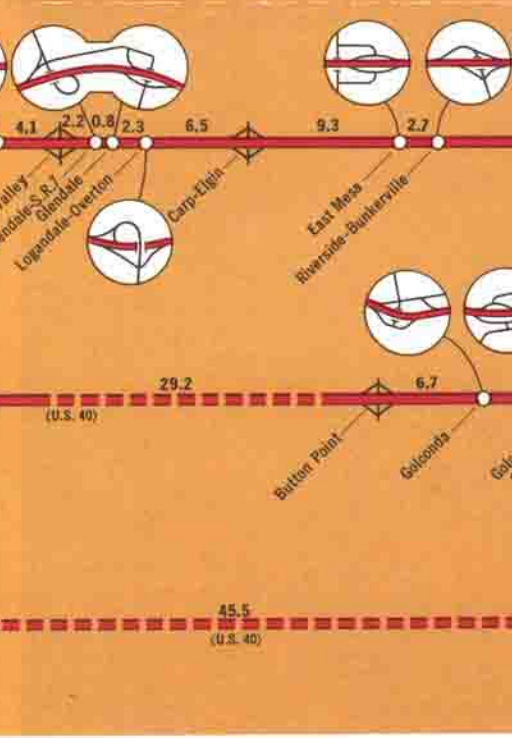

POINTS OF INTEREST

- BIG BEND PLATEAU** - Between Washoe and Humboldt counties, a magnificent natural rock wall, over 1,000 feet high, which rises abruptly from the desert floor and extends for miles.
- BOUNDS** - A small town in the Toiyabe County, Nevada, situated in a deep valley, is a fine example of a typical frontier town.
- BURNING MOUNTAIN** - One of the most beautiful and grandest mountains in Nevada, situated in the Toiyabe County, Nevada.
- CAHILL** - A small town in the Toiyabe County, Nevada, situated in a deep valley, is a fine example of a typical frontier town.
- CAHILL** - A small town in the Toiyabe County, Nevada, situated in a deep valley, is a fine example of a typical frontier town.
- CHICO** - A small town in the Toiyabe County, Nevada, situated in a deep valley, is a fine example of a typical frontier town.
- CHICO** - A small town in the Toiyabe County, Nevada, situated in a deep valley, is a fine example of a typical frontier town.
- CHICO** - A small town in the Toiyabe County, Nevada, situated in a deep valley, is a fine example of a typical frontier town.

110,000 square miles of surprises / Wide open spaces / The magic of Las Vegas and Reno / The beauty of the Strip all in one day. Test your skill at one of the nation's finest ski resorts and enjoy the world's most romantic entertainment that night. Nevada's most remote wild country is always waiting an hour's drive from a casino.