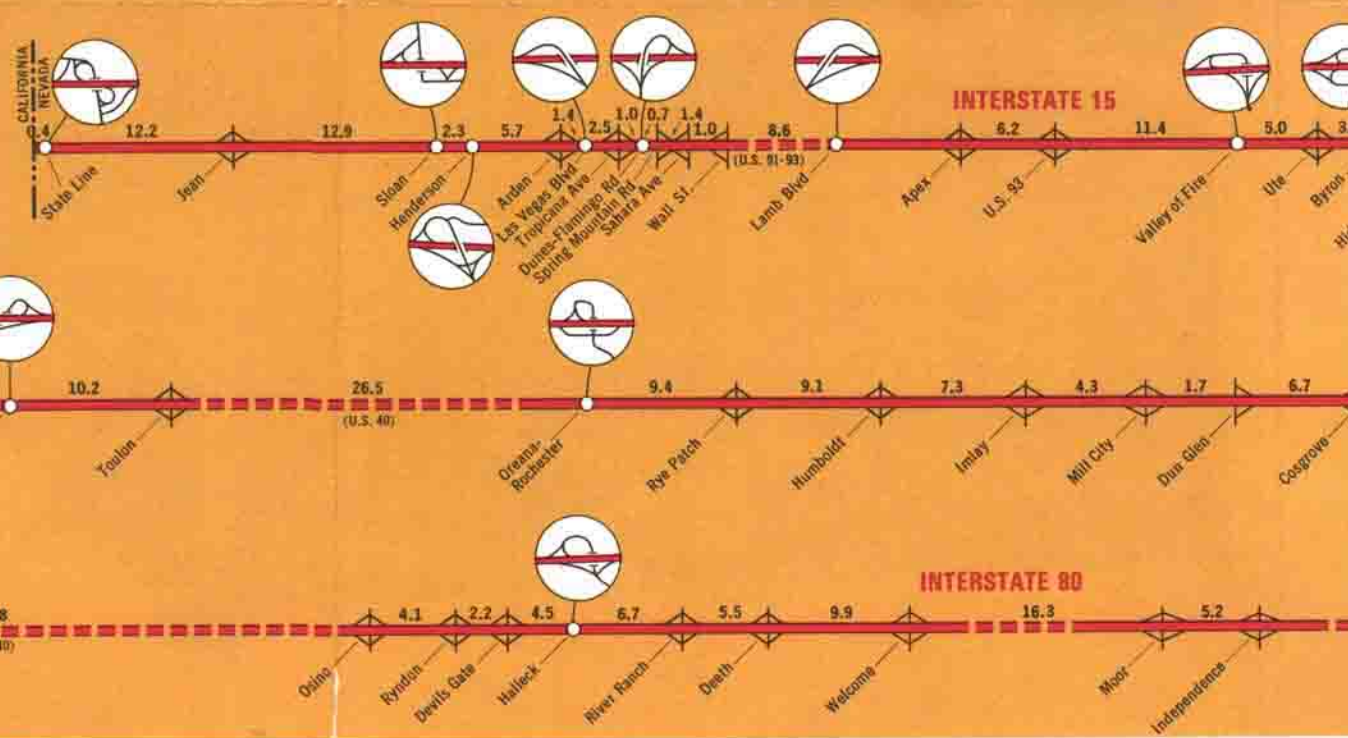

POINTS OF INTEREST

- BIG BEND PLATEAU** - Between Washoe and Humboldt counties, a magnificent natural rock wall, over 1,000 feet high, which rises abruptly from the desert floor and extends for miles.
- BOUNDS** - A small town in the Toiyabe County, Nevada, situated in a deep valley, is a fine example of a typical frontier town.
- BURNING MOUNTAIN** - One of the most beautiful and grandest mountains in Nevada, situated in the Toiyabe County, Nevada.
- CAHILL** - A small town in the Toiyabe County, Nevada, situated in a deep valley, is a fine example of a typical frontier town.
- CAHILL** - A small town in the Toiyabe County, Nevada, situated in a deep valley, is a fine example of a typical frontier town.
- CHICO** - A small town in the Toiyabe County, Nevada, situated in a deep valley, is a fine example of a typical frontier town.
- CHICO** - A small town in the Toiyabe County, Nevada, situated in a deep valley, is a fine example of a typical frontier town.
- CHICO** - A small town in the Toiyabe County, Nevada, situated in a deep valley, is a fine example of a typical frontier town.

110,000 square miles of surprises / Wide open spaces / The magic of Las Vegas and Reno / The beauty of the Strip all in one day. Test your skill at one of the nation's finest ski resorts and enjoy the world's most romantic entertainment that night. Nevada's most remote wild country is always waiting an hour's drive from a casino.