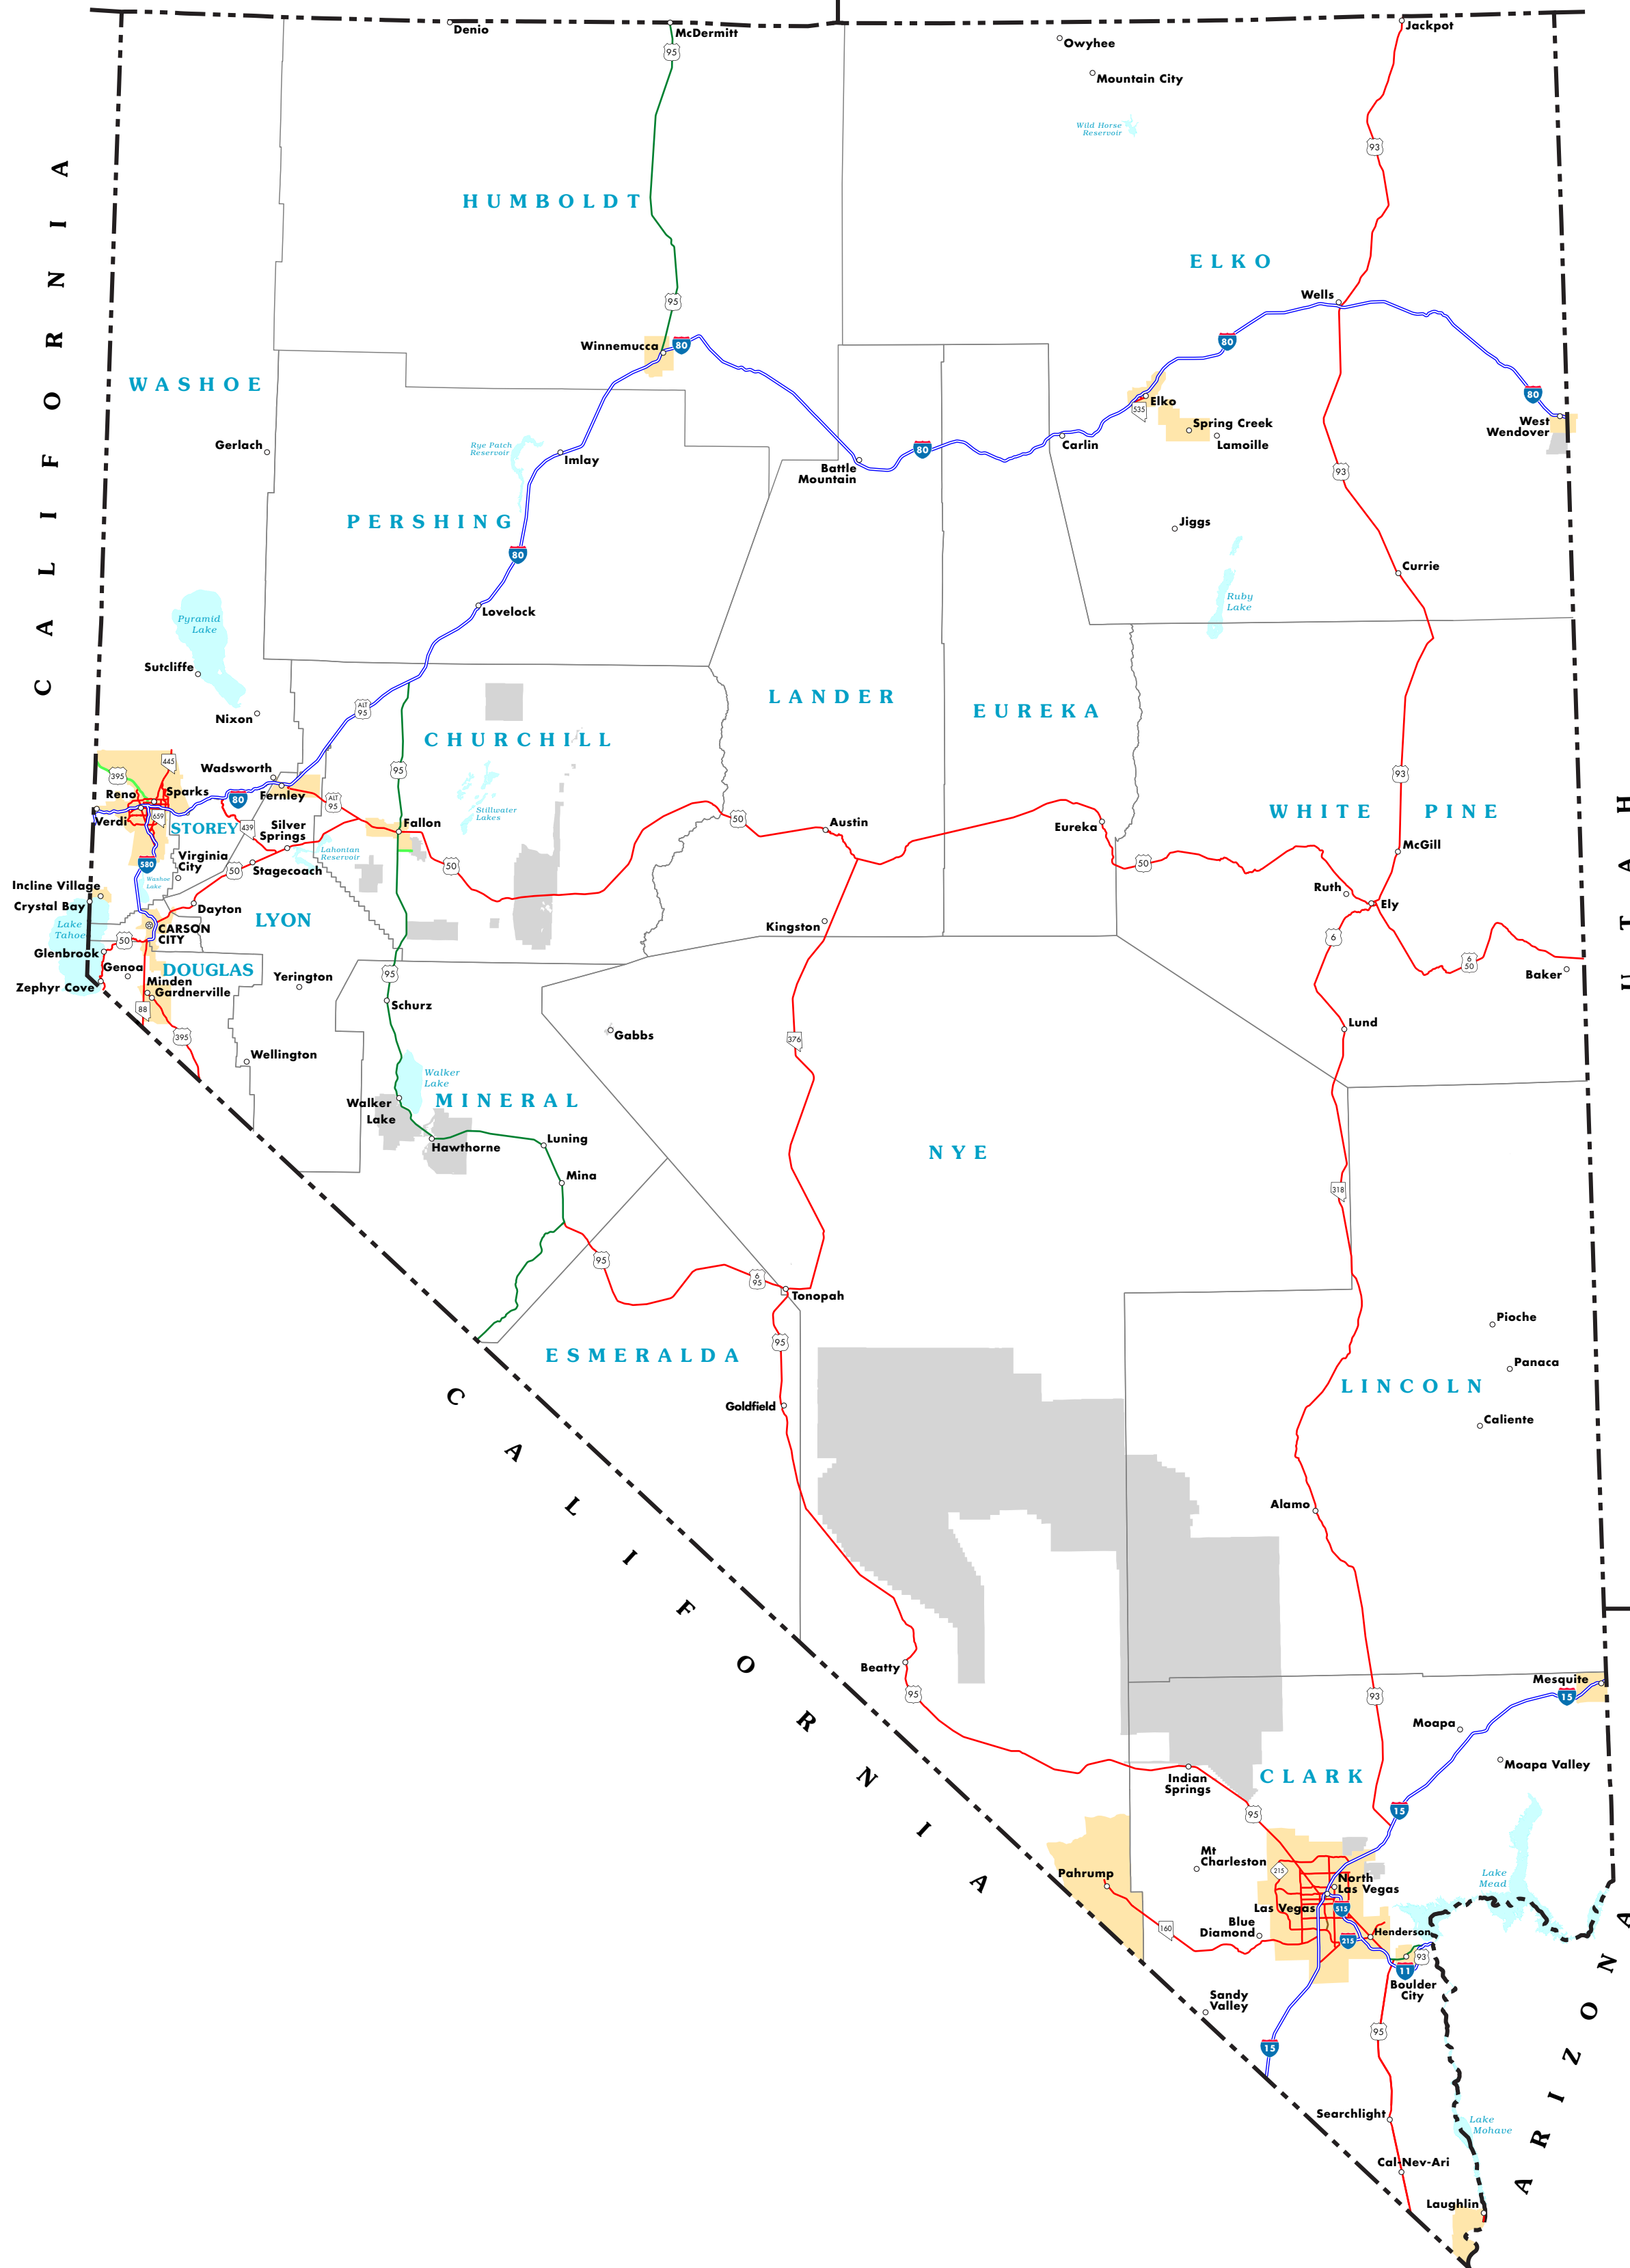

O R E G O N

I D A H O

C A L I F O R N I A

U T A H

C A L I F O R N I A

A R I Z O N A

NEVADA

2019

PREPARED BY THE NEVADA DEPARTMENT OF TRANSPORTATION

- Eisenhower Interstate System
- Other NHS Routes
- Non-Interstate STRAHNET Route
- STRAHNET Connector
- Intermodal Connector
- Intermodal Connector/STRAHNET Connector
- Unbuilt NHS Routes
- County Line
- State Line
- Urbanized Areas
- Airport
- Amtrak Station
- Bus Terminal/ Greyhound Station
- Interstate Route
- US Route
- State Route
- County Route
- Department of Defense

NATIONAL HIGHWAY SYSTEM FULL STATE COVERAGE

STATE OF NEVADA