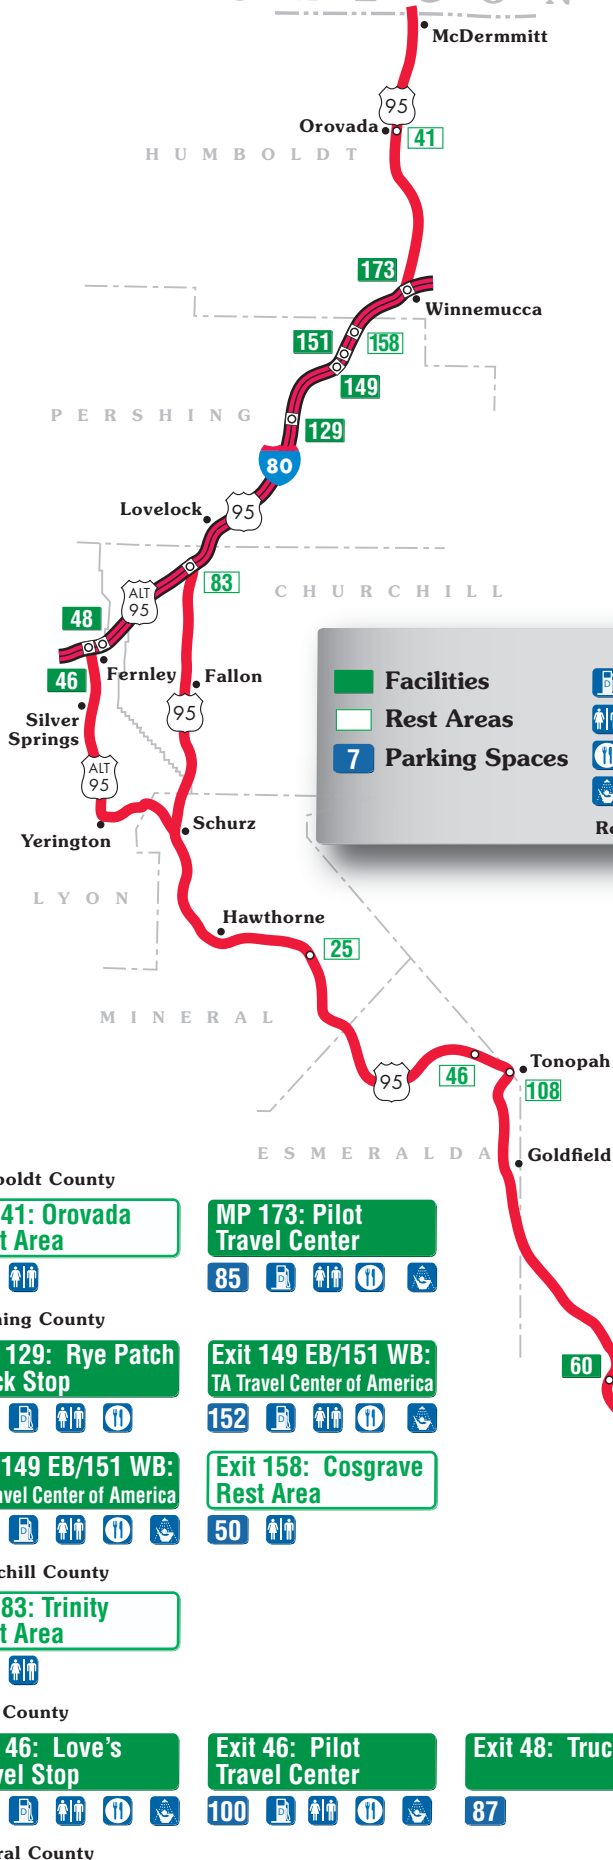

OREGON

Nevada Truck Parking

zero
Fatalities
Drive Safe Nevada

Legend

Facilities	Fuel	Repairs	WiFi
Rest Areas	Restrooms	Scales	Town/City
Parking Spaces	Food Service	Laundry	Exit
	Showers	Truck Wash	Milepost

Resource: www.Nevadadot.com April 2014

Humboldt County

MP 41: Orovada Rest Area
12

MP 173: Pilot Travel Center
85

Pershing County

Exit 129: Rye Patch Truck Stop
50

Exit 149 EB/151 WB: TA Travel Center of America
152

Exit 149 EB/151 WB: TA Travel Center of America
152

Exit 158: Cosgrave Rest Area
50

Churchill County

MP 83: Trinity Rest Area
50

Lyon County

Exit 46: Love's Travel Stop
94

Exit 46: Pilot Travel Center
100

Exit 48: Truck Inn
87

Mineral County

MP 25: Luning Rest Area
6

Esmeralda County

MP 46: Millers Rest Area
5

Nye County

MP 30: Amargosa Valley Rest Area
15

MP 30: Area 51 Travel Center
50

Exit 60: Rebel Oil Truck Stop
10

MP 108: Texaco
20

Clark County

MP 3: Southern Nevada Rest Area
30

MP 20: Terribles Truck Stop
150

MP 57: Railroad Pass Hotel & Casino
50

CALIFORNIA