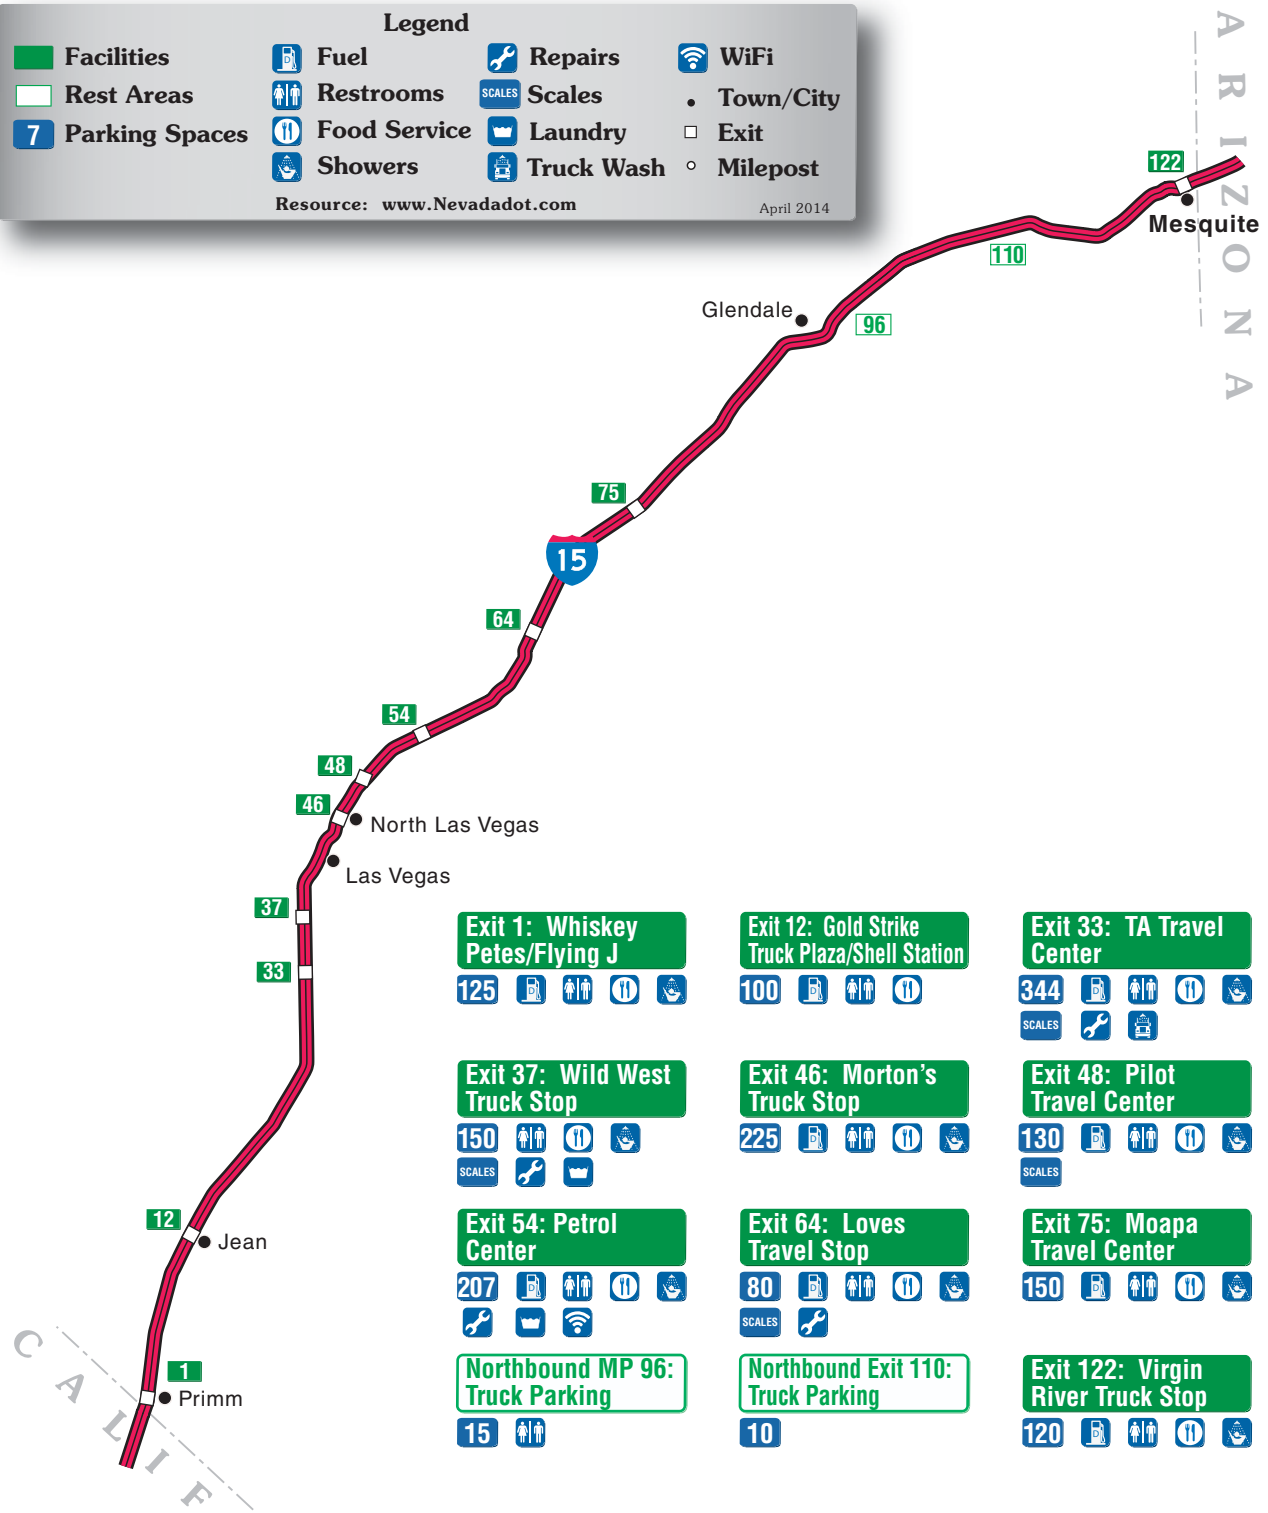

Nevada Truck Parking

zero
Fatalities
Drive Safe Nevada

Legend

Facilities	Fuel	Repairs	WiFi
Rest Areas	Restrooms	Scales	Town/City
Parking Spaces	Food Service	Laundry	Exit
	Showers	Truck Wash	Milepost

Resource: www.Nevadadot.com April 2014

Exit 1: Whiskey Petes/Flying J
125

Exit 37: Wild West Truck Stop
150
SCALES

Exit 54: Petrol Center
207

Northbound MP 96: Truck Parking
15

Exit 12: Gold Strike Truck Plaza/Shell Station
100

Exit 46: Morton's Truck Stop
225

Exit 64: Loves Travel Stop
80
SCALES

Northbound Exit 110: Truck Parking
10

Exit 33: TA Travel Center
344
SCALES

Exit 48: Pilot Travel Center
130
SCALES

Exit 75: Moapa Travel Center
150

Exit 122: Virgin River Truck Stop
120

ARIZONA

CALIFORNIA