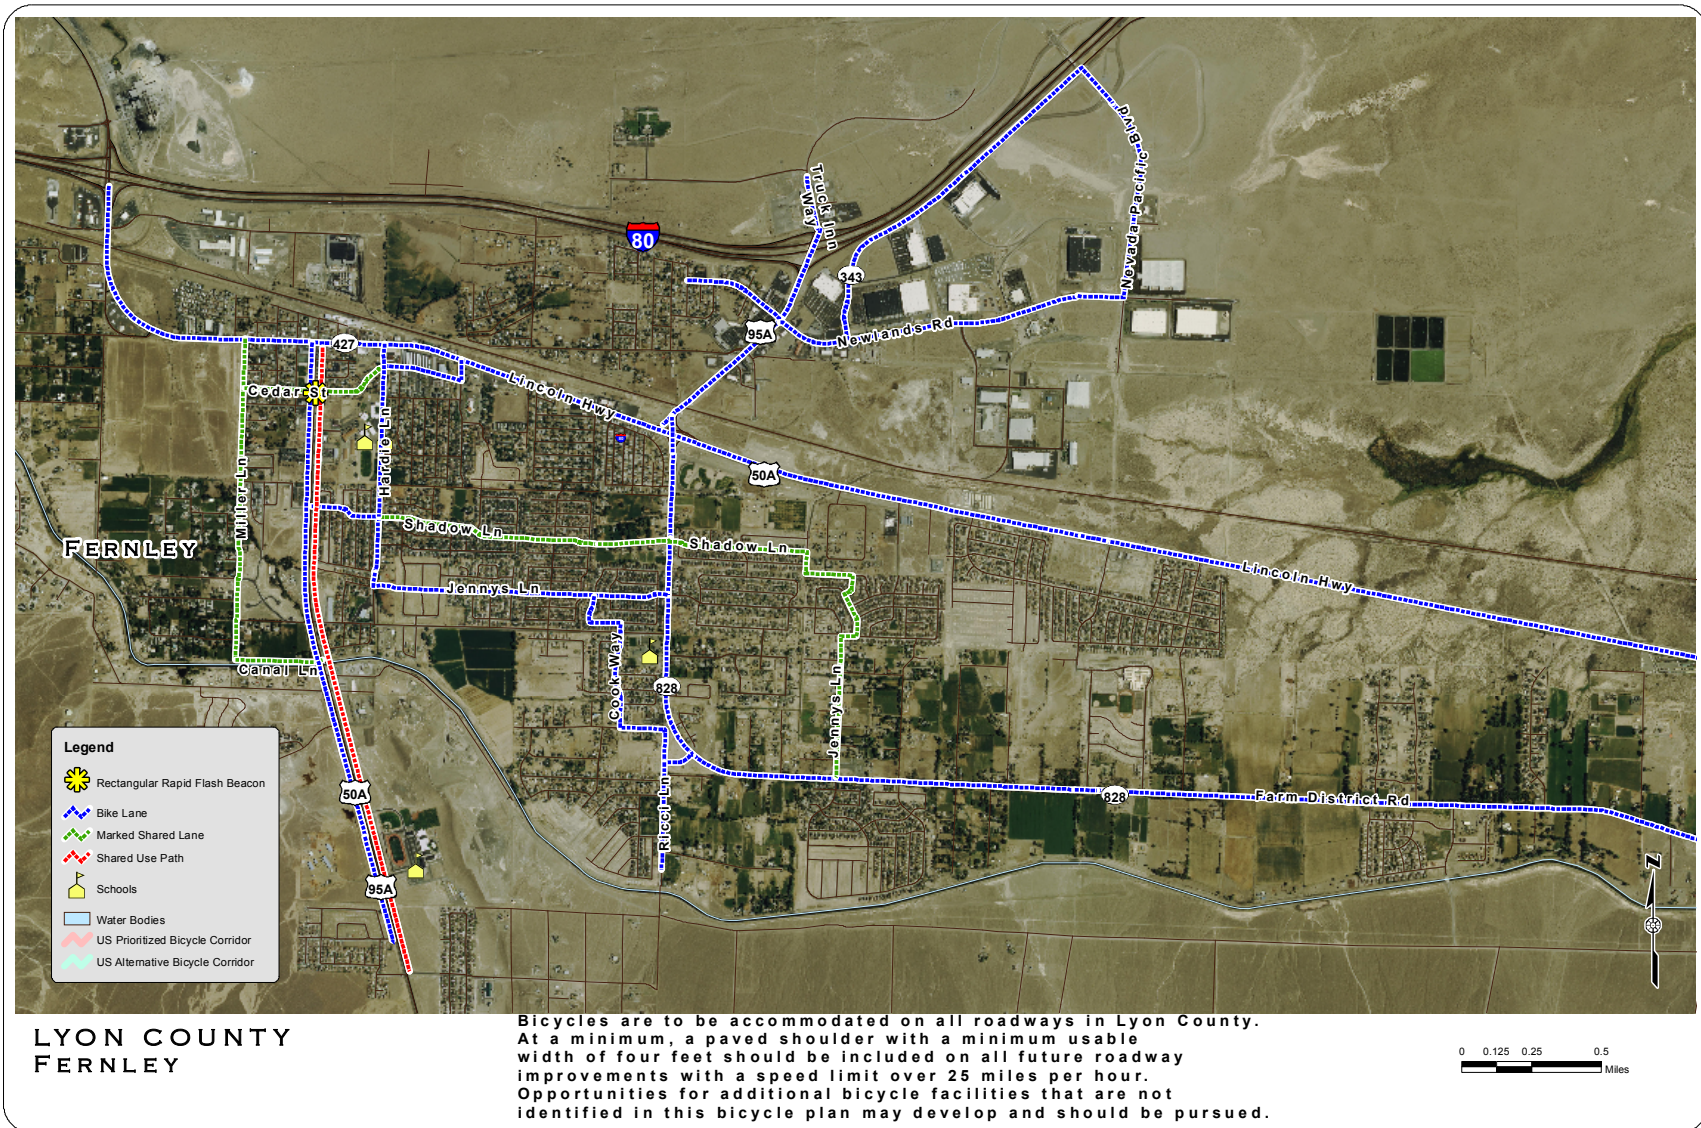

LYON COUNTY Bicycle Plan

Figure 14 – Bicycle Network – Fernley (West)