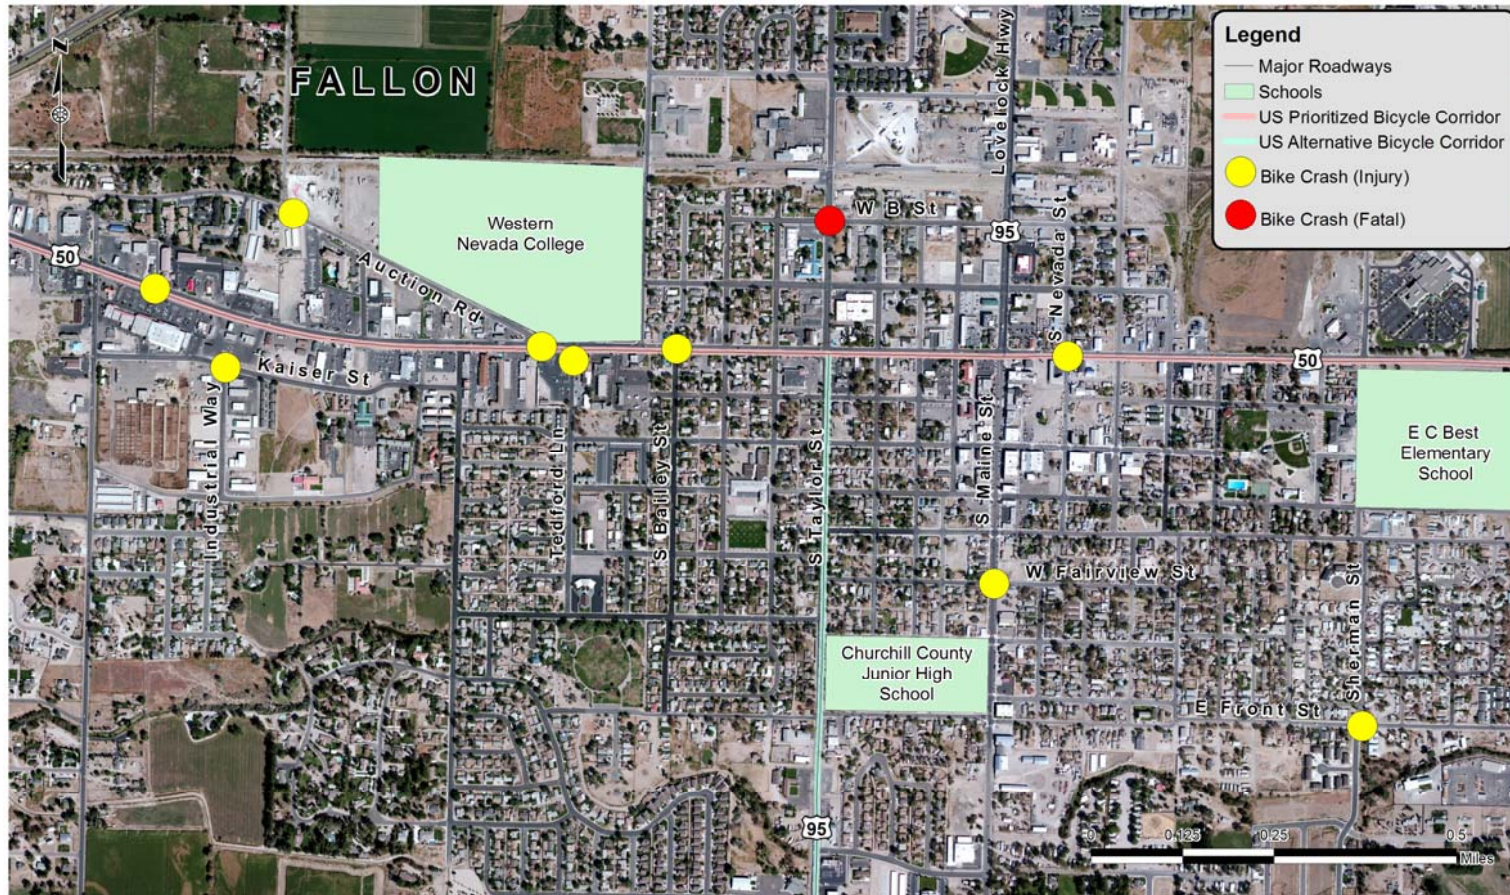

Figure 4 is a GIS map indicating the exact location of each crash within Fallon, Nevada.

Figure 4 – Reported Bicycle and Motor Vehicle Crashes in Fallon 2006-2011