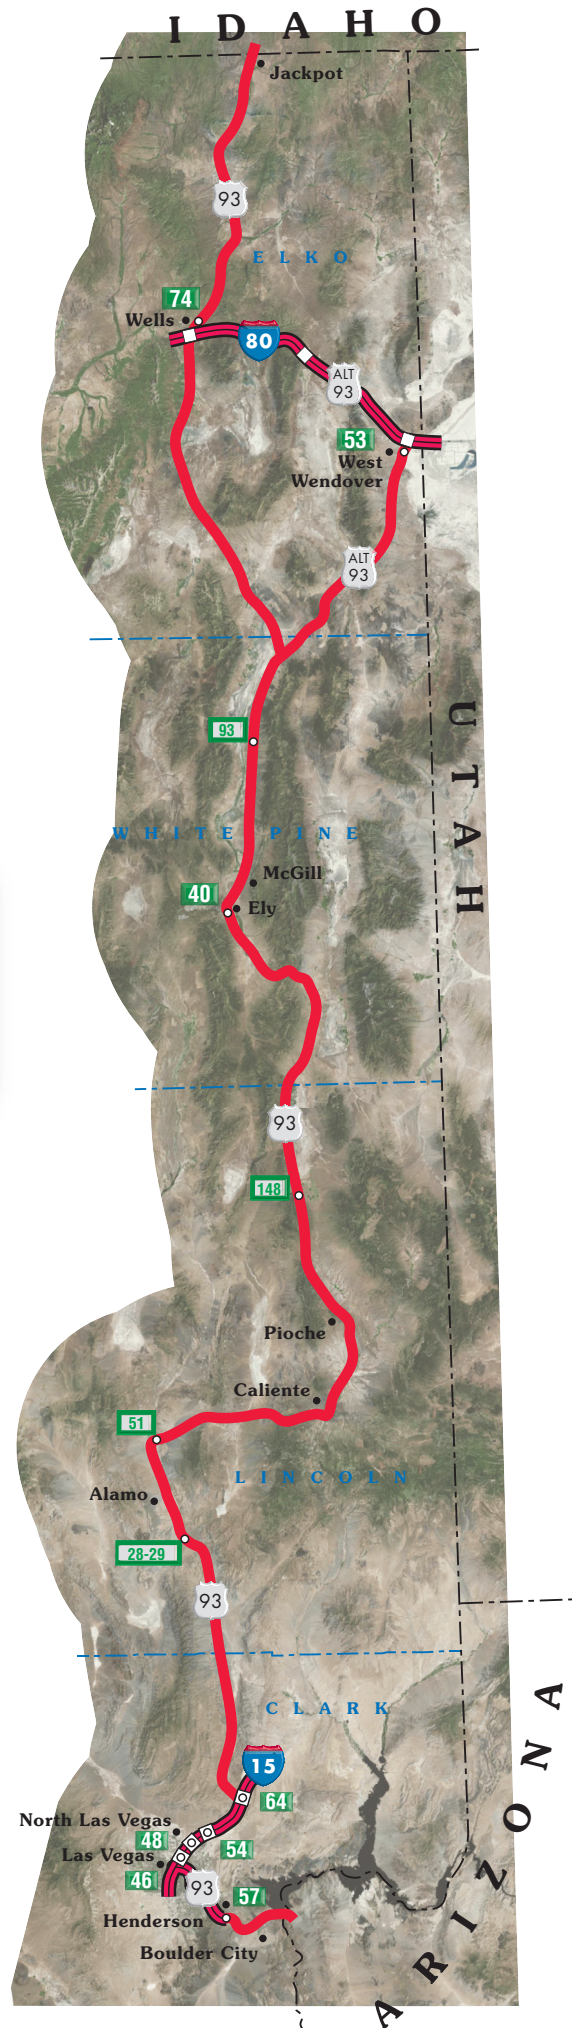

## Elko County

<b>MP 53: Loves Travel Stop</b> 	<b>MP 74: Flying J Travel Plaza</b> 	<b>MP 74: Loves Travel Stop</b> 
-------------------------------------	---	-------------------------------------

## White Pine County

<b>MP 40: Silver Sage Travel Stop</b> 	<b>MP 93: Schellbourne Rest Area</b> 
---	--

## Lincoln County

<b>MP 28-29: Pahrnagat Lake Rest Area</b> 	<b>MP 51: Crystal Springs Rest Area</b> 	<b>MP 148 :Pony Springs Rest Area</b> 
---	---	---

## Clark County

<b>Exit 46: Morton's Truck Stop</b> 	<b>Exit 48: Pilot Travel Center</b> 	<b>Exit 54: Petrol Center</b> 
<b>MP 57: Railroad Pass Hotel &amp; Casino</b> 	<b>Exit 64: Loves Travel Stop</b> 	