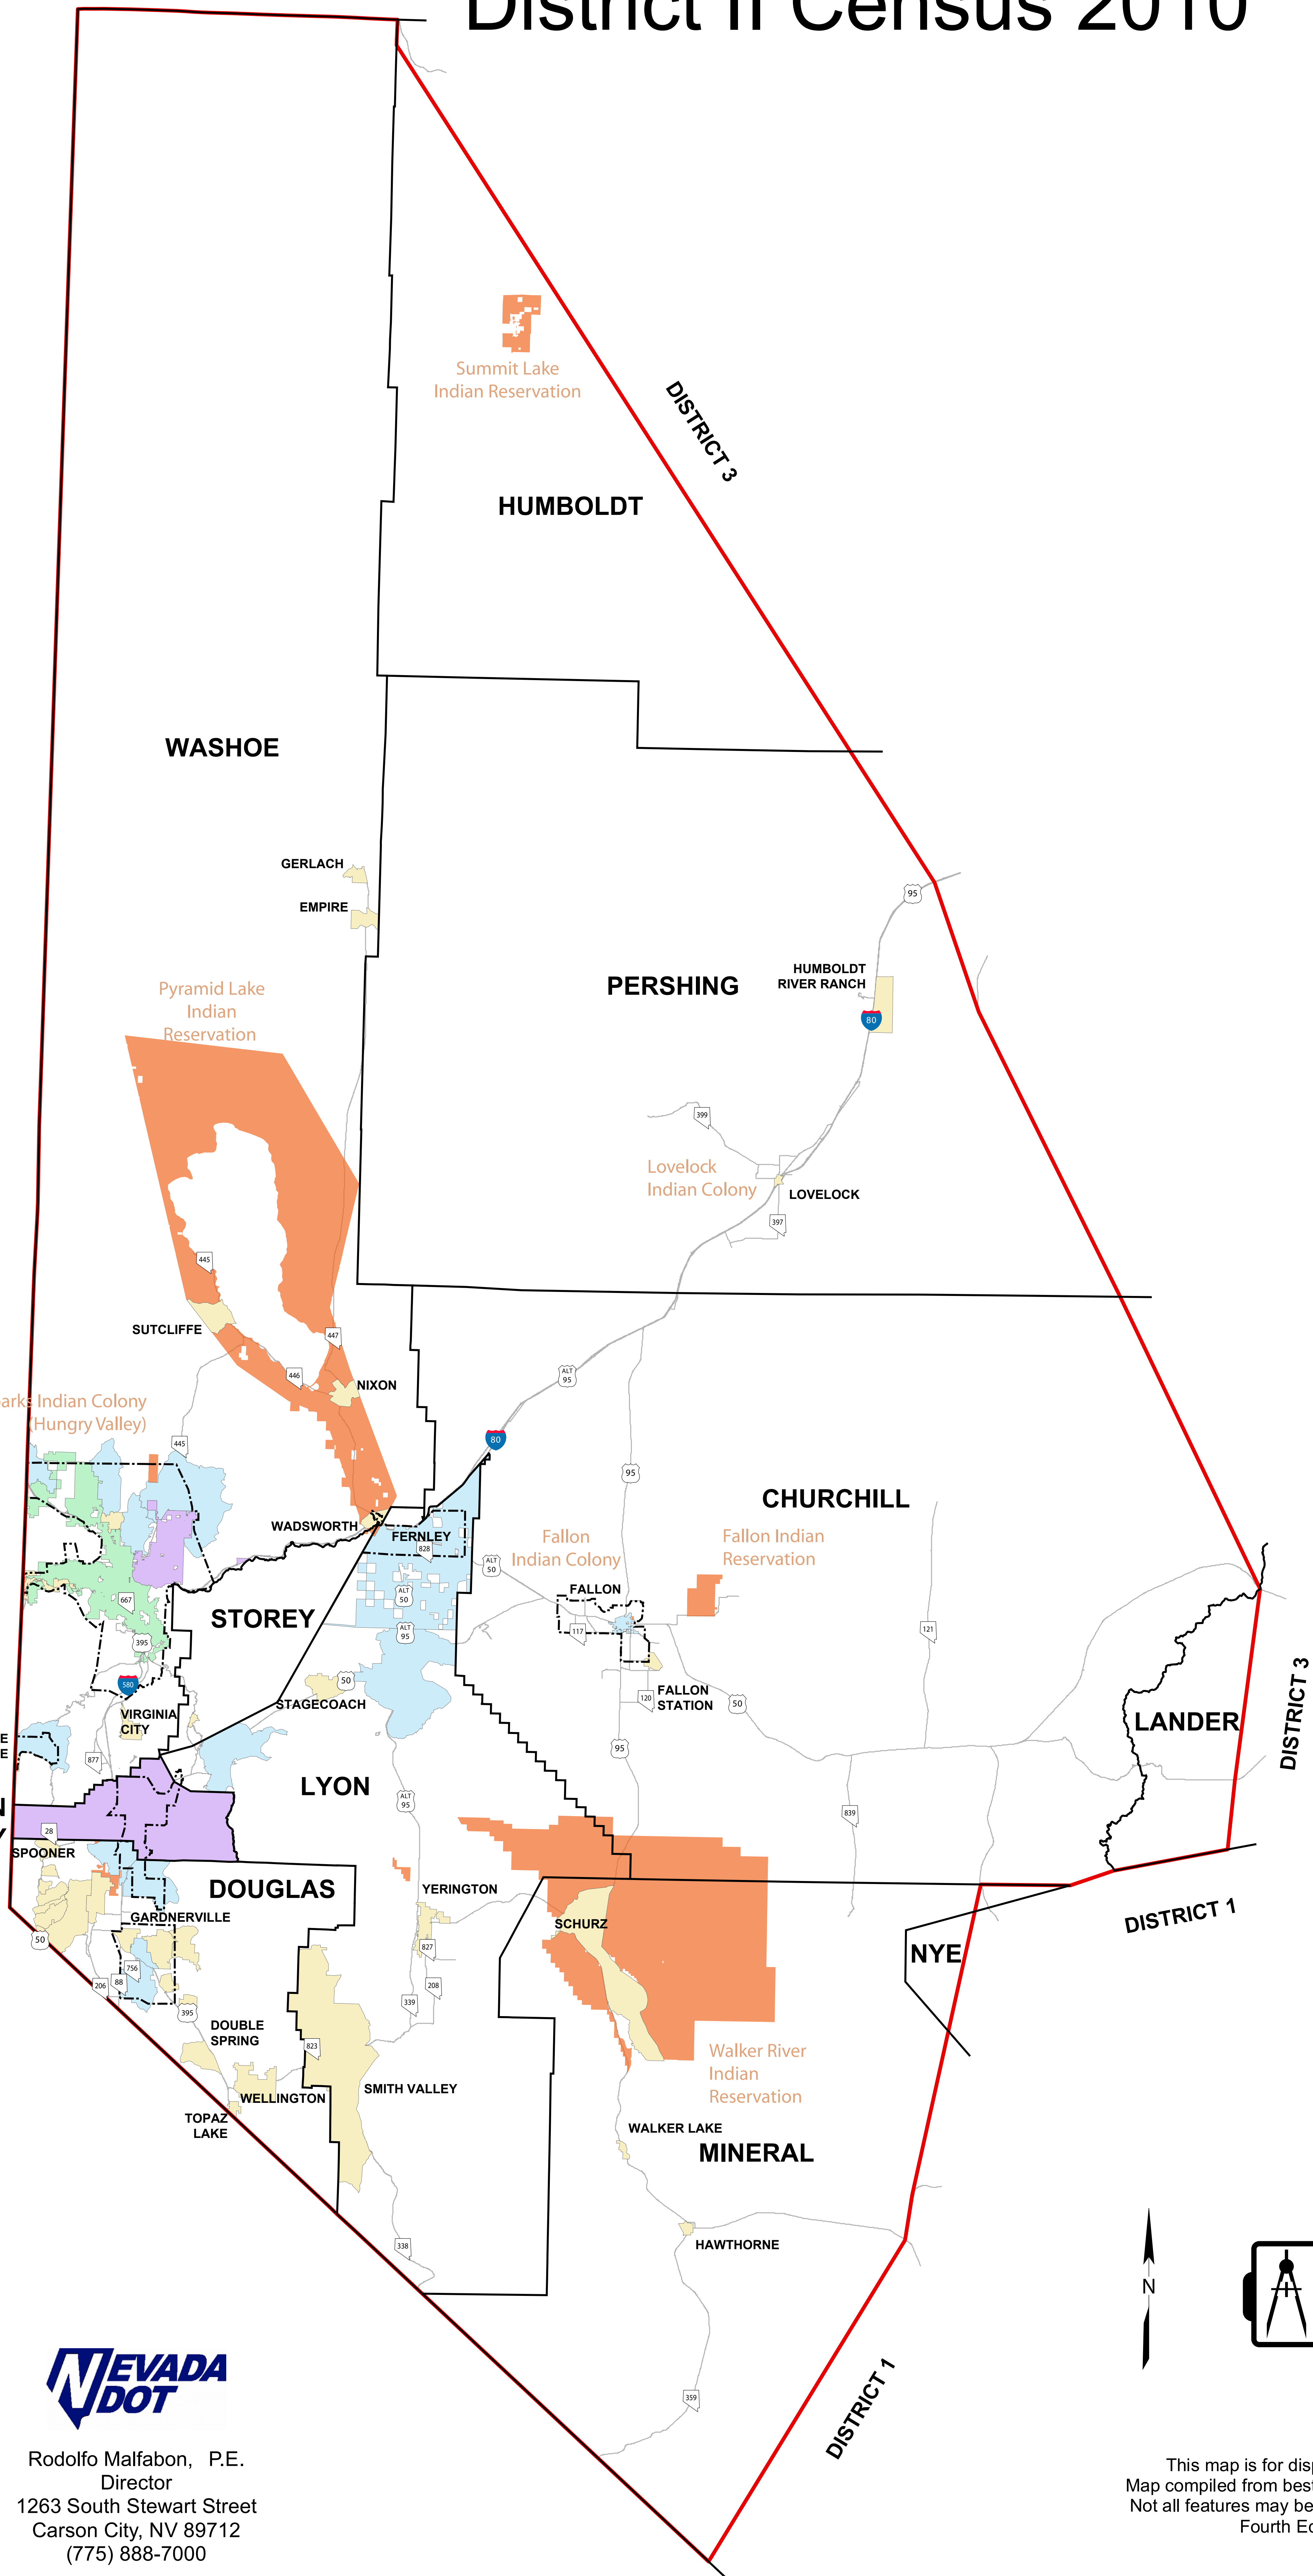

OREGON

District II Census 2010

CALIFORNIA

LEGEND

Census 2010 Populations

- Population 200,000 - Over
- Population 50,000 - 200,000
- Population 5001 - 49,999
- Population 0 - 5000
- Indian Reservation
- Urban Boundary

Brian Sandoval
Governor

Rodolfo Malfabon, P.E.
Director
1263 South Stewart Street
Carson City, NV 89712
(775) 888-7000

This map is for display purposes only.
Map compiled from best available data sources.
Not all features may be portrayed due to scale.
Fourth Edition 2014