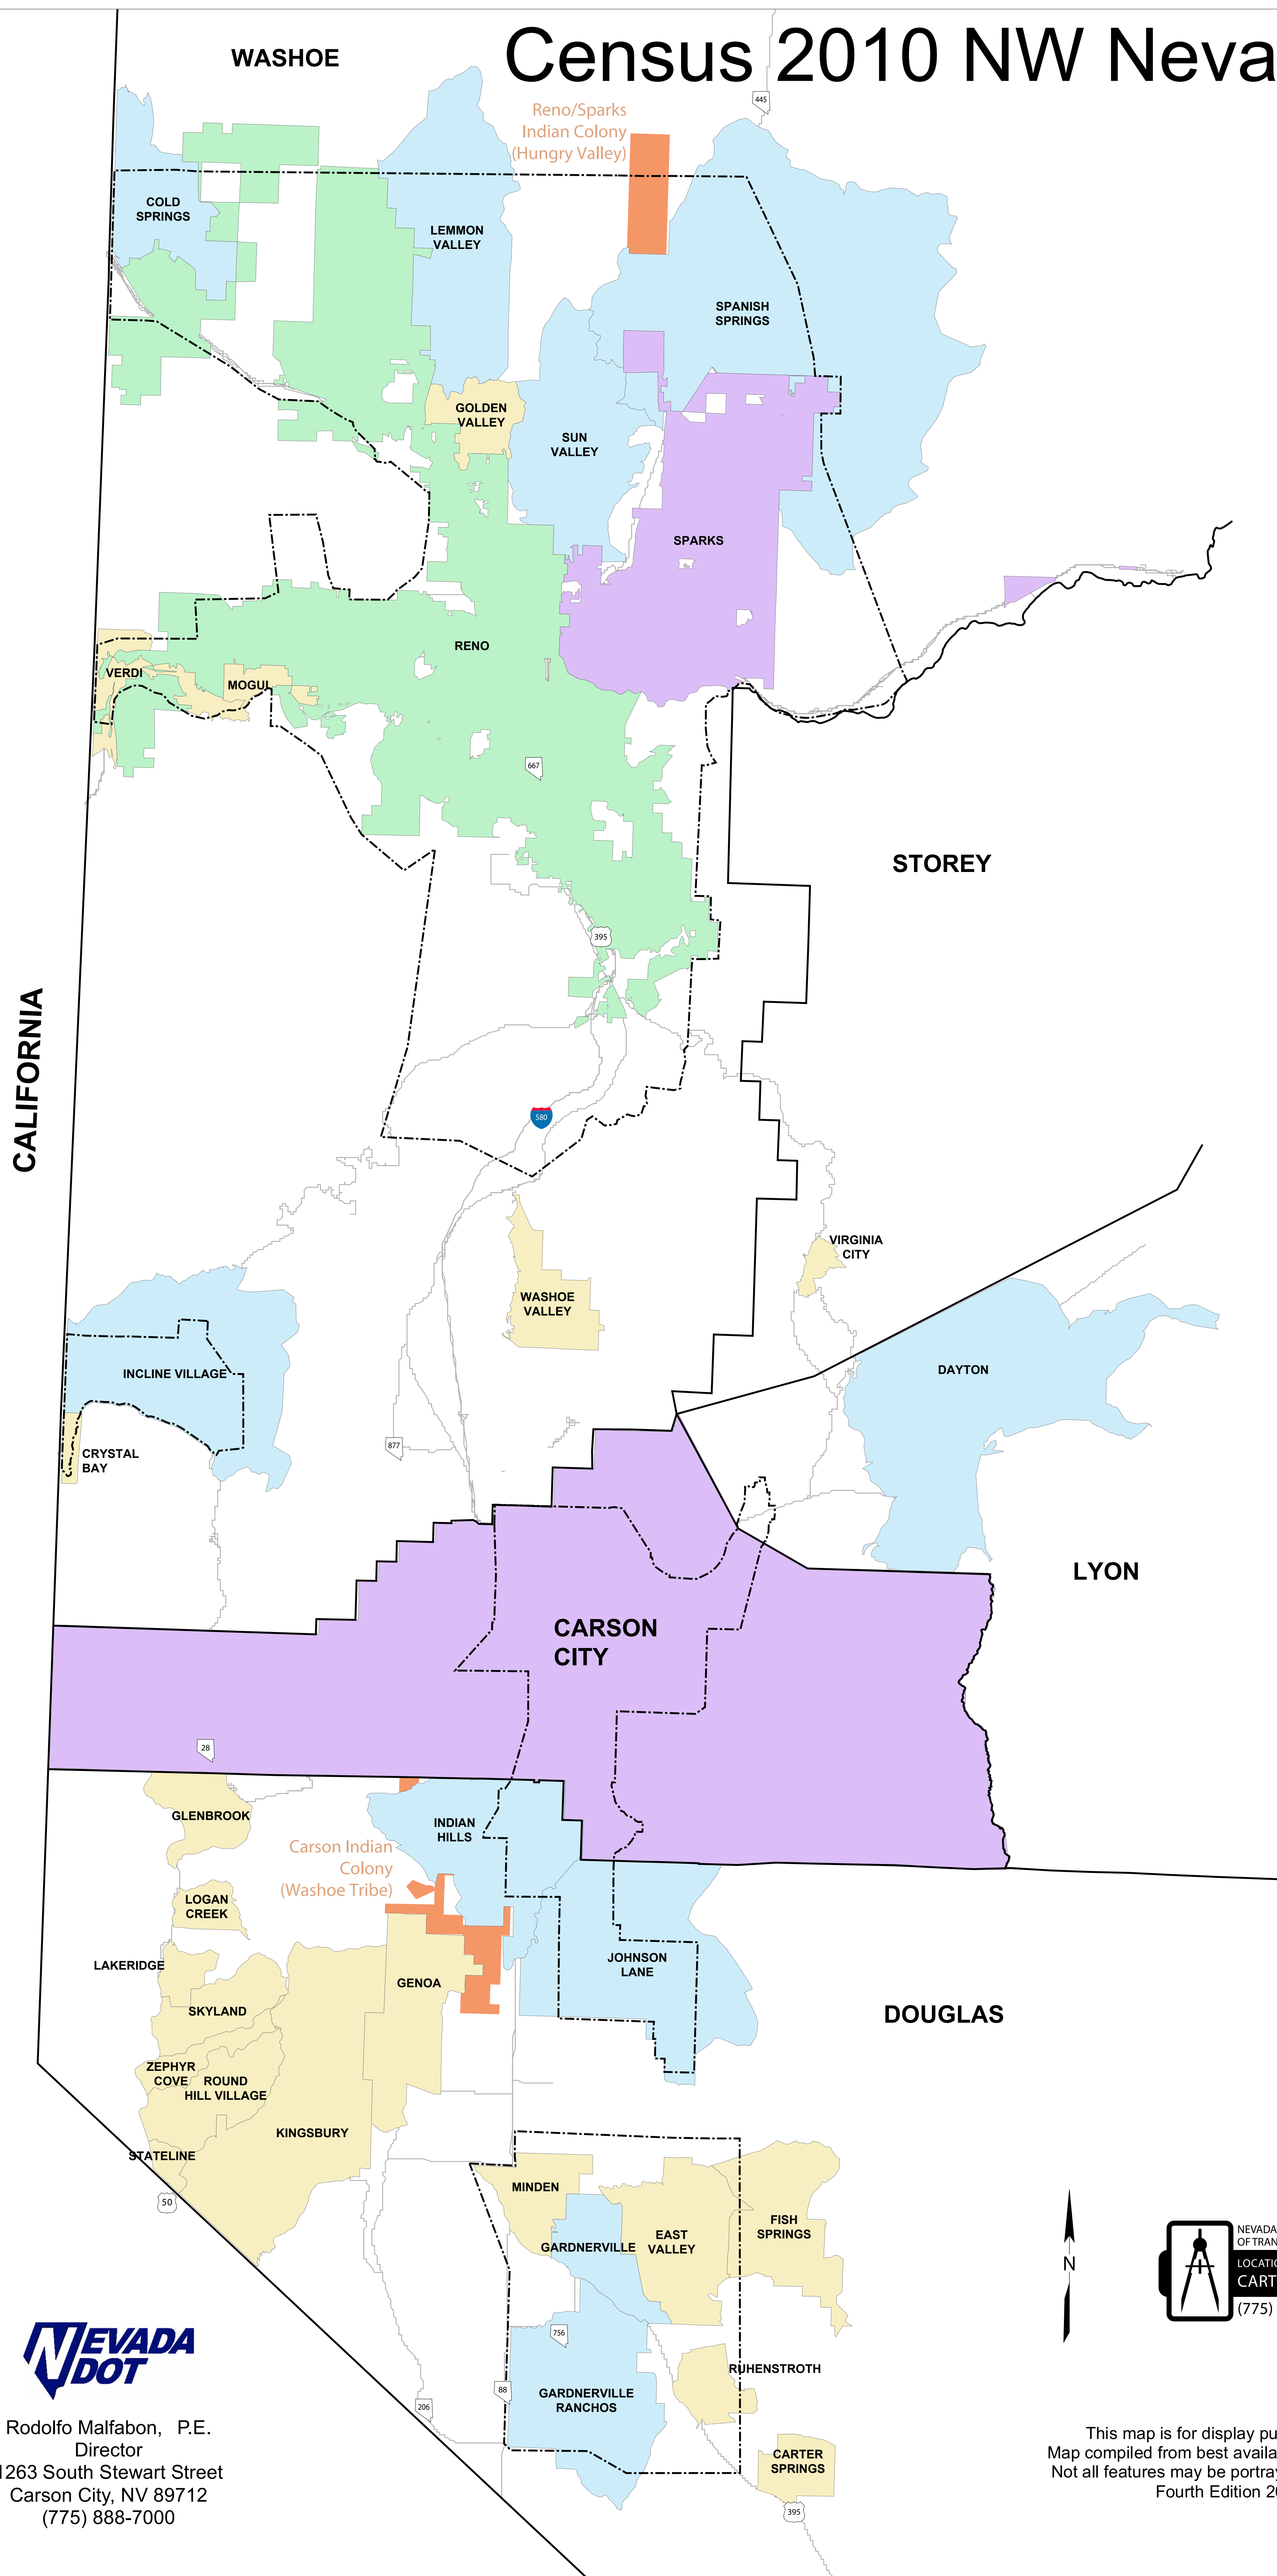

Census 2010 NW Nevada

LEGEND

Census 2010 Populations

- Population 200,000 - Over
- Population 50,000 - 200,000
- Population 5001 - 49,999
- Population 0 - 5000
- Indian Reservation
- Urban Boundary

Brian Sandoval
Governor

Rodolfo Malfabon, P.E.
Director
1263 South Stewart Street
Carson City, NV 89712
(775) 888-7000

This map is for display purposes only.
Map compiled from best available data sources.
Not all features may be portrayed due to scale.
Fourth Edition 2014