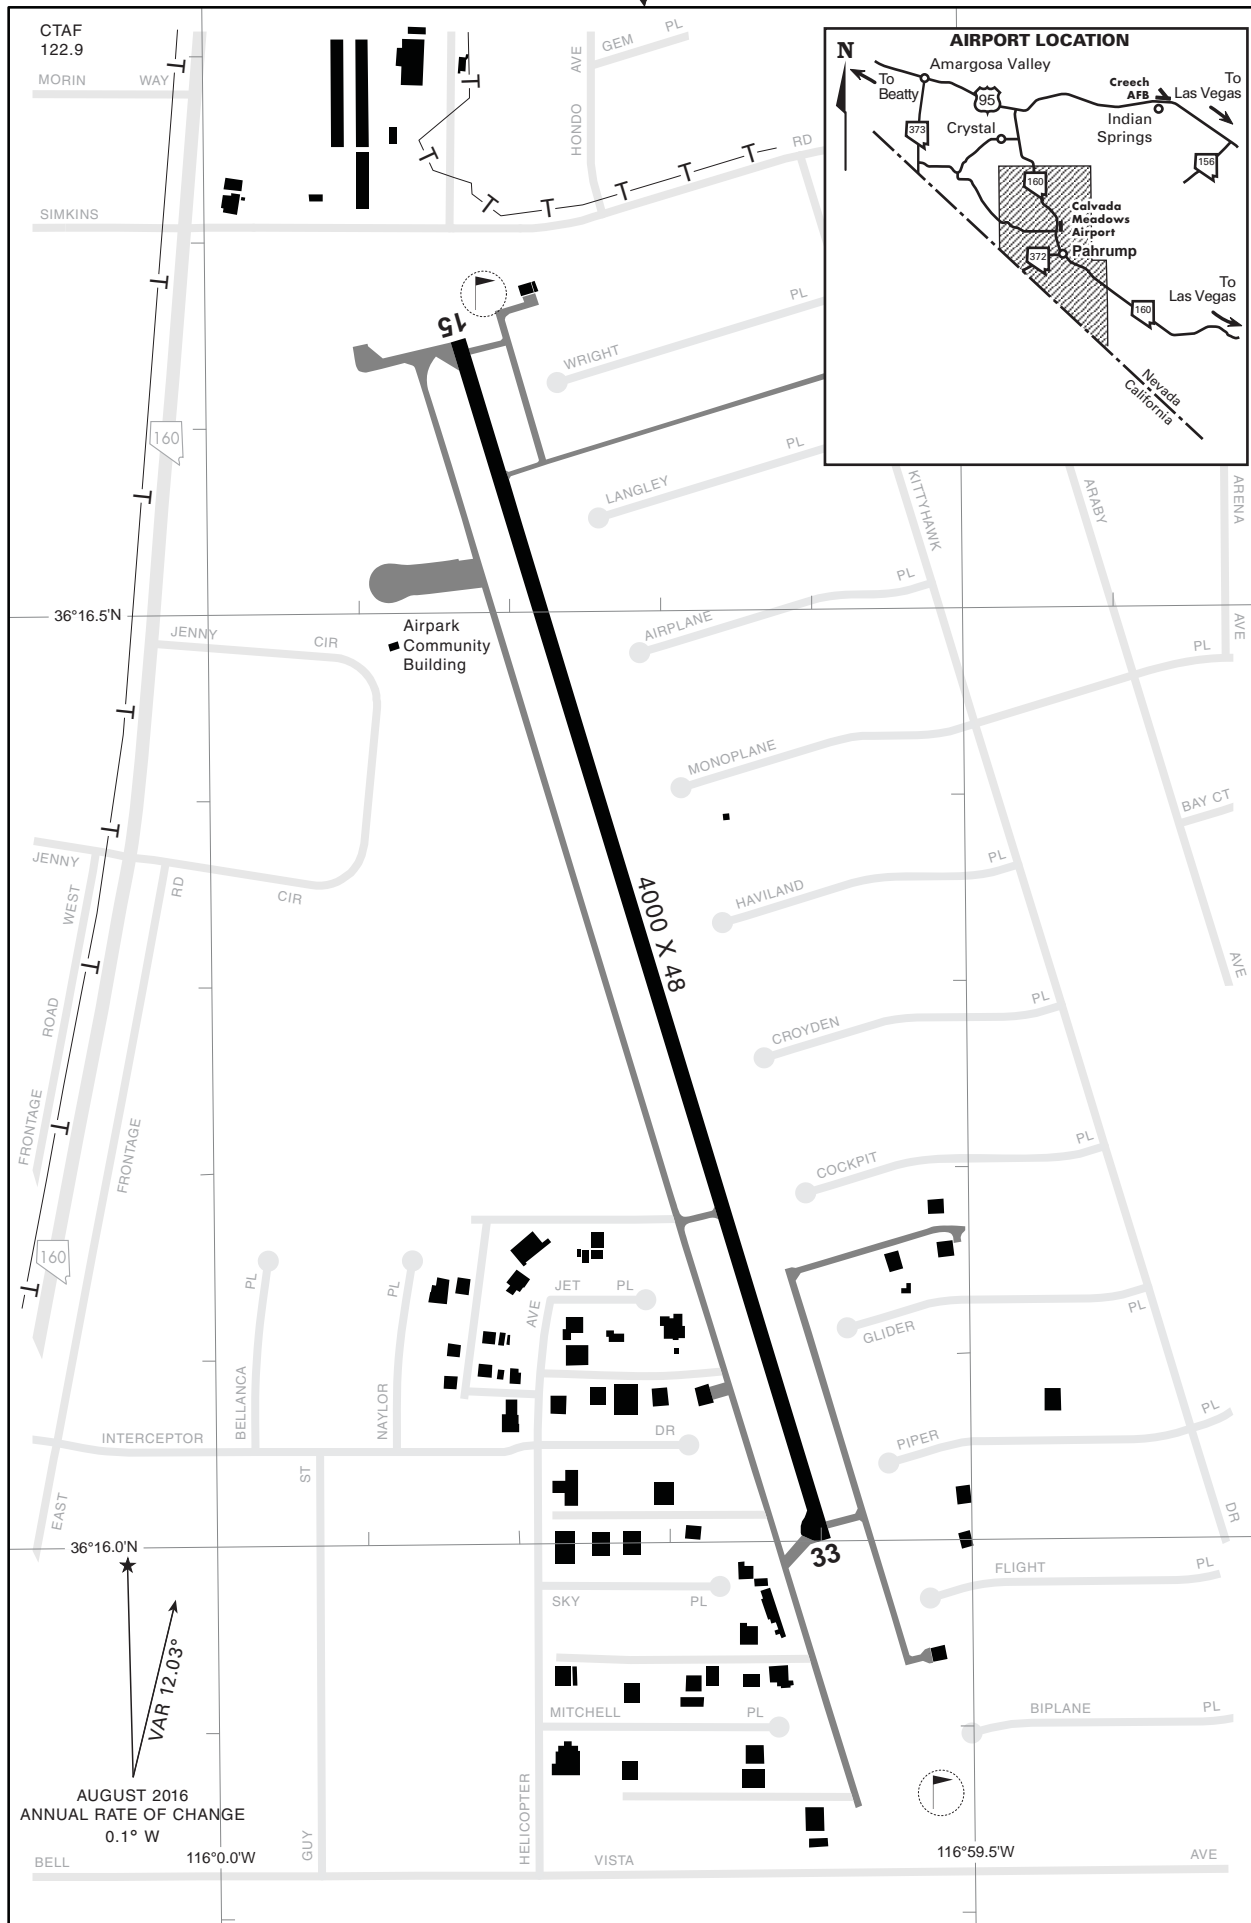

AIRPORT DIAGRAM

PAHRUMP, NEVADA
CALVADA MEADOWS (NV74)

AIRPORT DIAGRAM

FOR DETAILED INFORMATION CONTACT
NDOT - PLANNING AVIATION (775) 888-7353
Revised August, 2016 MF

PAHRUMP, NEVADA
CALVADA MEADOWS (NV74)