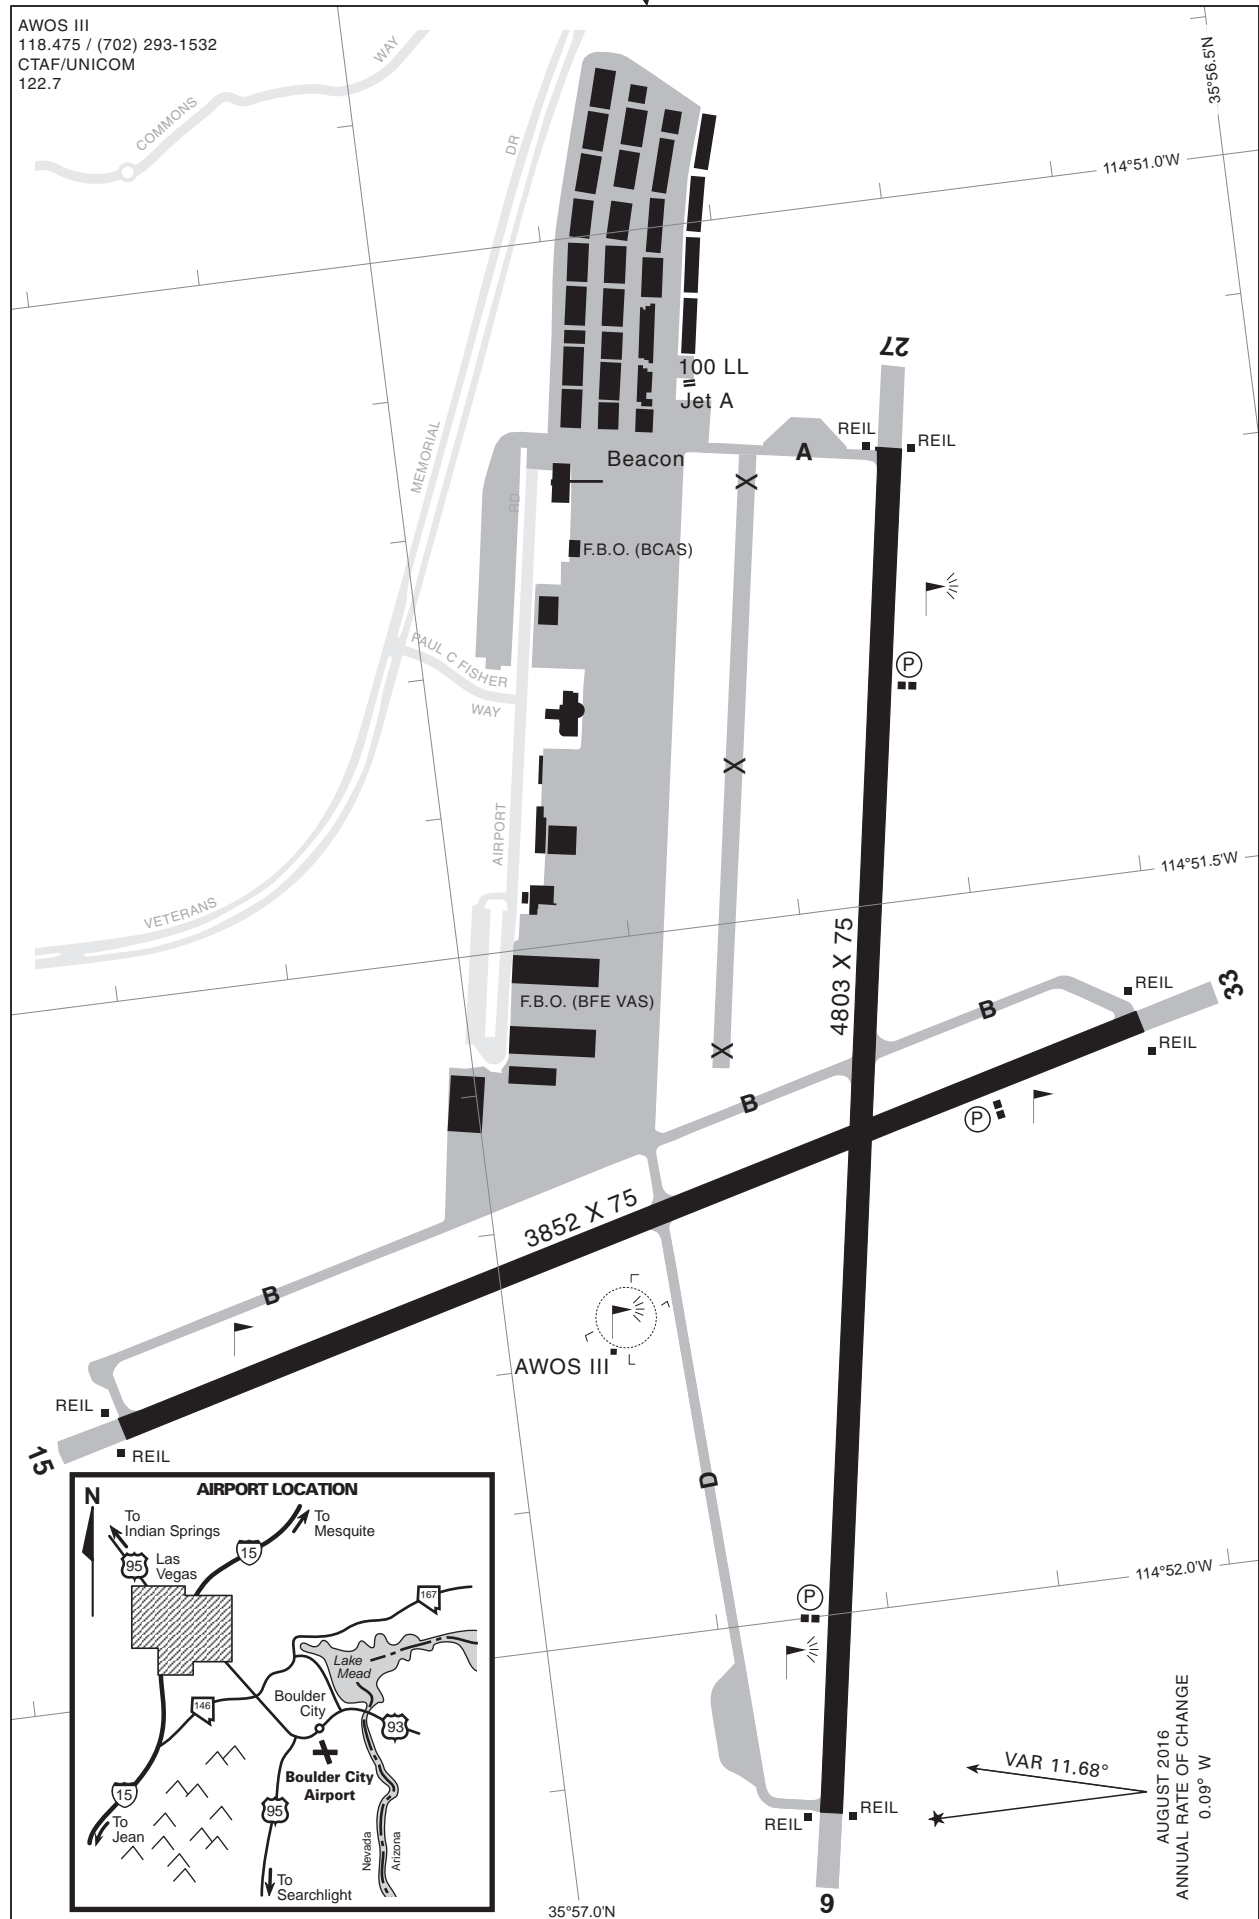

AIRPORT DIAGRAM

BOULDER CITY, NEVADA
BOULDER CITY (BVU)

AWOS III
118.475 / (702) 293-1532
CTAF/UNICOM
122.7

AIRPORT DIAGRAM

FOR DETAILED INFORMATION CONTACT
NDOT - PLANNING AVIATION (775) 888-7353

BOULDER CITY, NEVADA
BOULDER CITY (BVU)