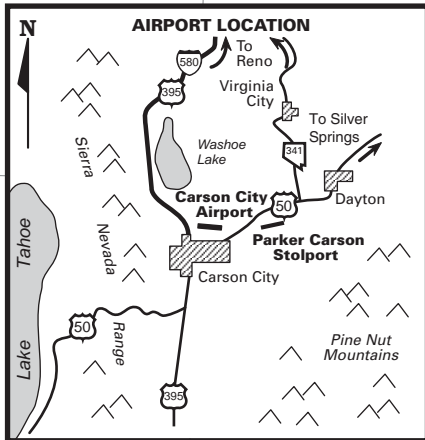

# AIRPORT DIAGRAM

CARSON CITY, NEVADA  
**CARSON CITY (CXP)**

AWOS III  
 119.925 / (775) 884-4708  
 CTAF/UNICOM  
 123.0

VAR 13.47°  
 AUGUST 2016  
 ANNUAL RATE OF CHANGE  
 0.1° W

# AIRPORT DIAGRAM

FOR DETAILED INFORMATION CONTACT  
 NDOT - PLANNING AVIATION (775) 888-7353

CARSON CITY, NEVADA  
**CARSON CITY (CXP)**