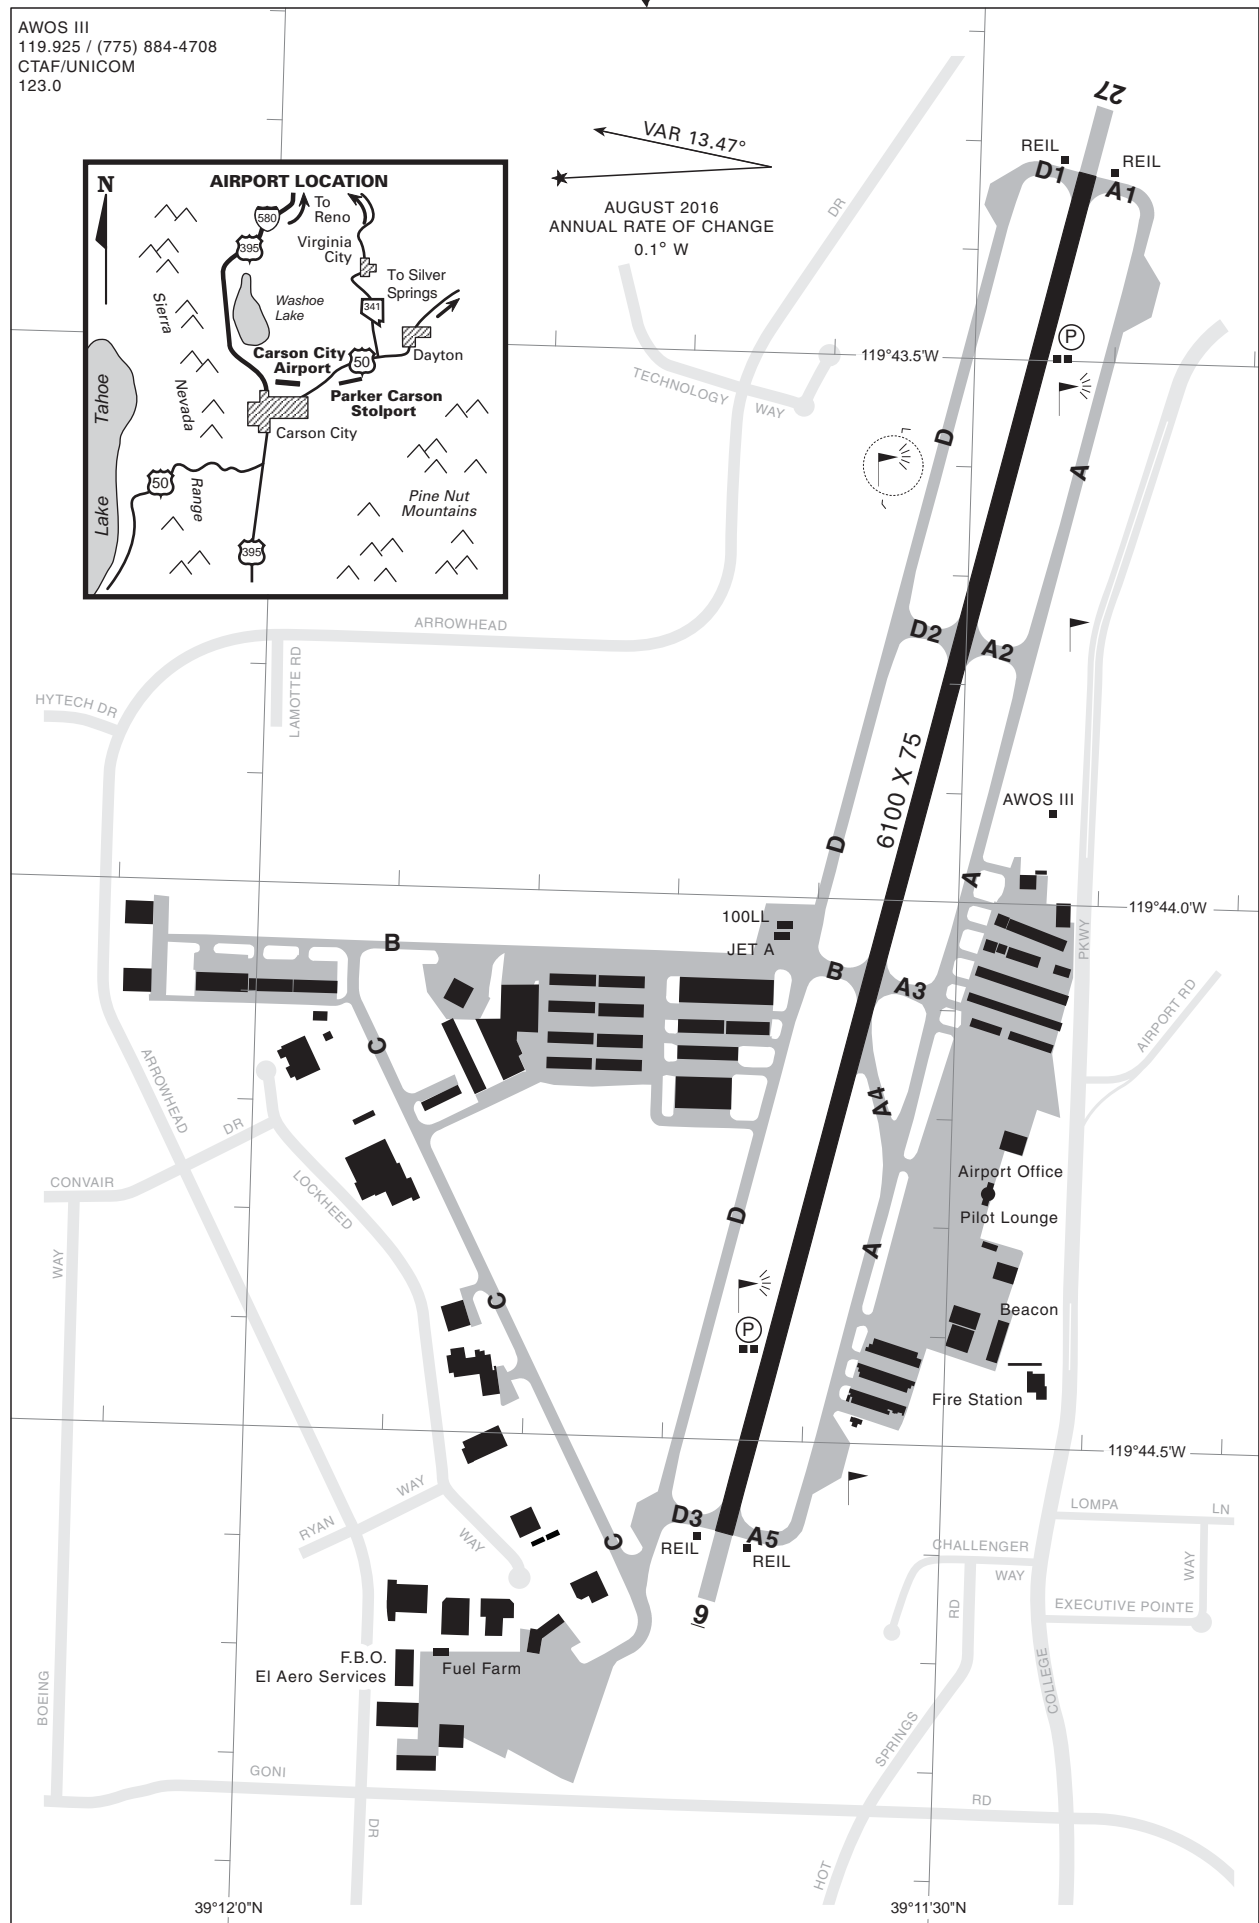

# AIRPORT DIAGRAM

CARSON CITY, NEVADA  
**CARSON CITY (CXP)**

AWOS III  
 119.925 / (775) 884-4708  
 CTAF/UNICOM  
 123.0

VAR 13.47°  
 AUGUST 2016  
 ANNUAL RATE OF CHANGE  
 0.1° W

# AIRPORT DIAGRAM

FOR DETAILED INFORMATION CONTACT  
 NDOT - PLANNING AVIATION (775) 888-7353

CARSON CITY, NEVADA  
**CARSON CITY (CXP)**