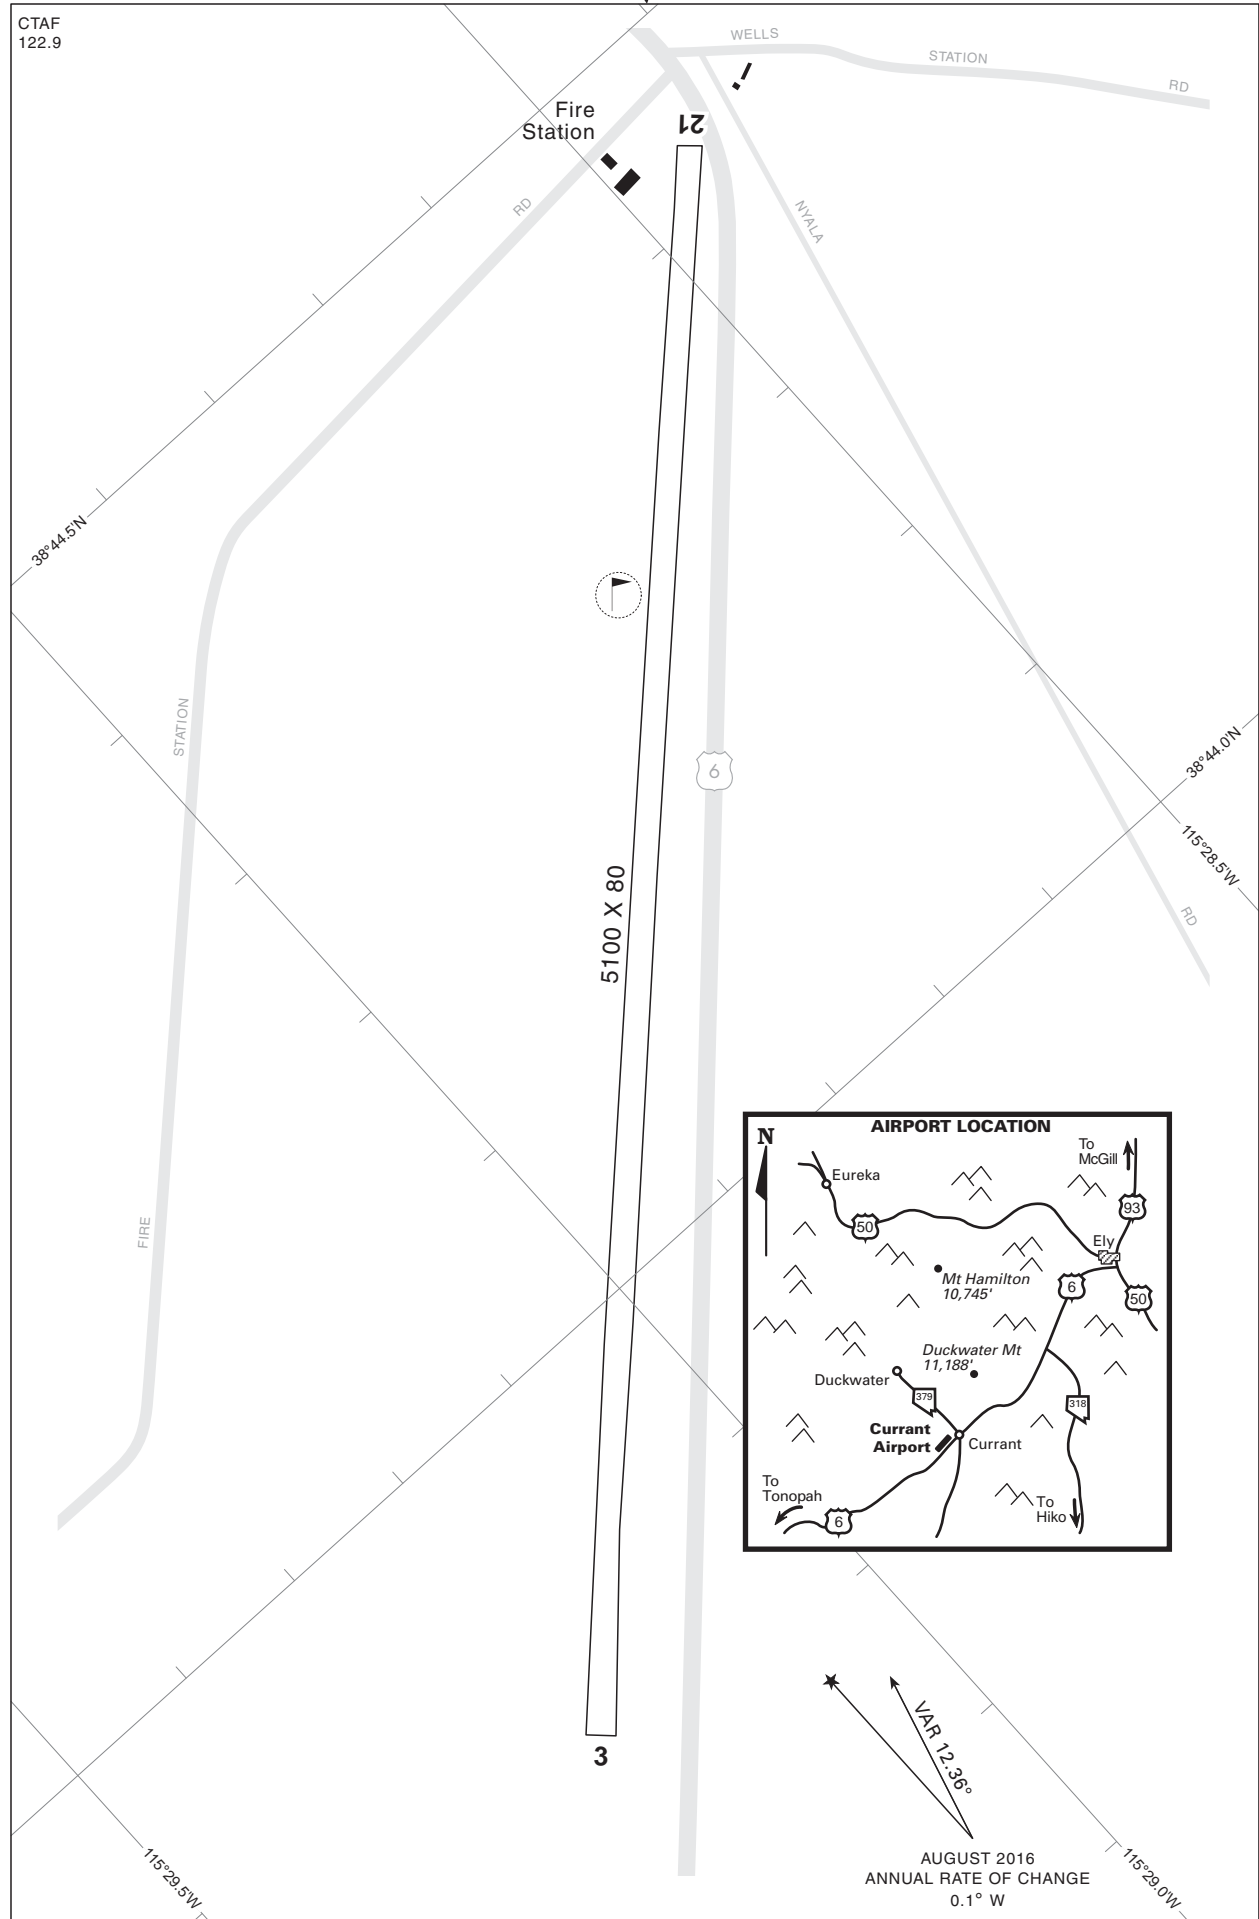

AIRPORT DIAGRAM

CURRENT, NEVADA
CURRENT RANCH (9U7)

CTAF
122.9

AIRPORT DIAGRAM

FOR DETAILED INFORMATION CONTACT
NDOT - PLANNING AVIATION (775) 888-7353

CURRENT, NEVADA
CURRENT RANCH (9U7)