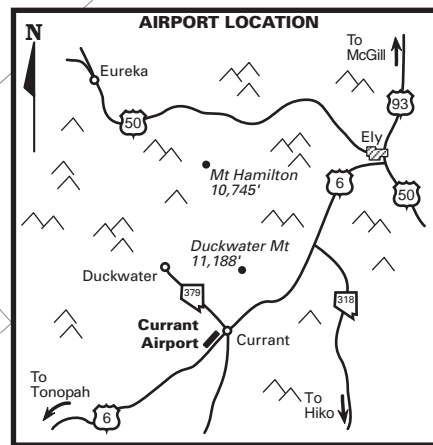

AIRPORT DIAGRAM

CURRENT, NEVADA
CURRENT RANCH (9U7)

CTAF
122.9

AIRPORT DIAGRAM

FOR DETAILED INFORMATION CONTACT
NDOT - PLANNING AVIATION (775) 888-7353

CURRENT, NEVADA
CURRENT RANCH (9U7)