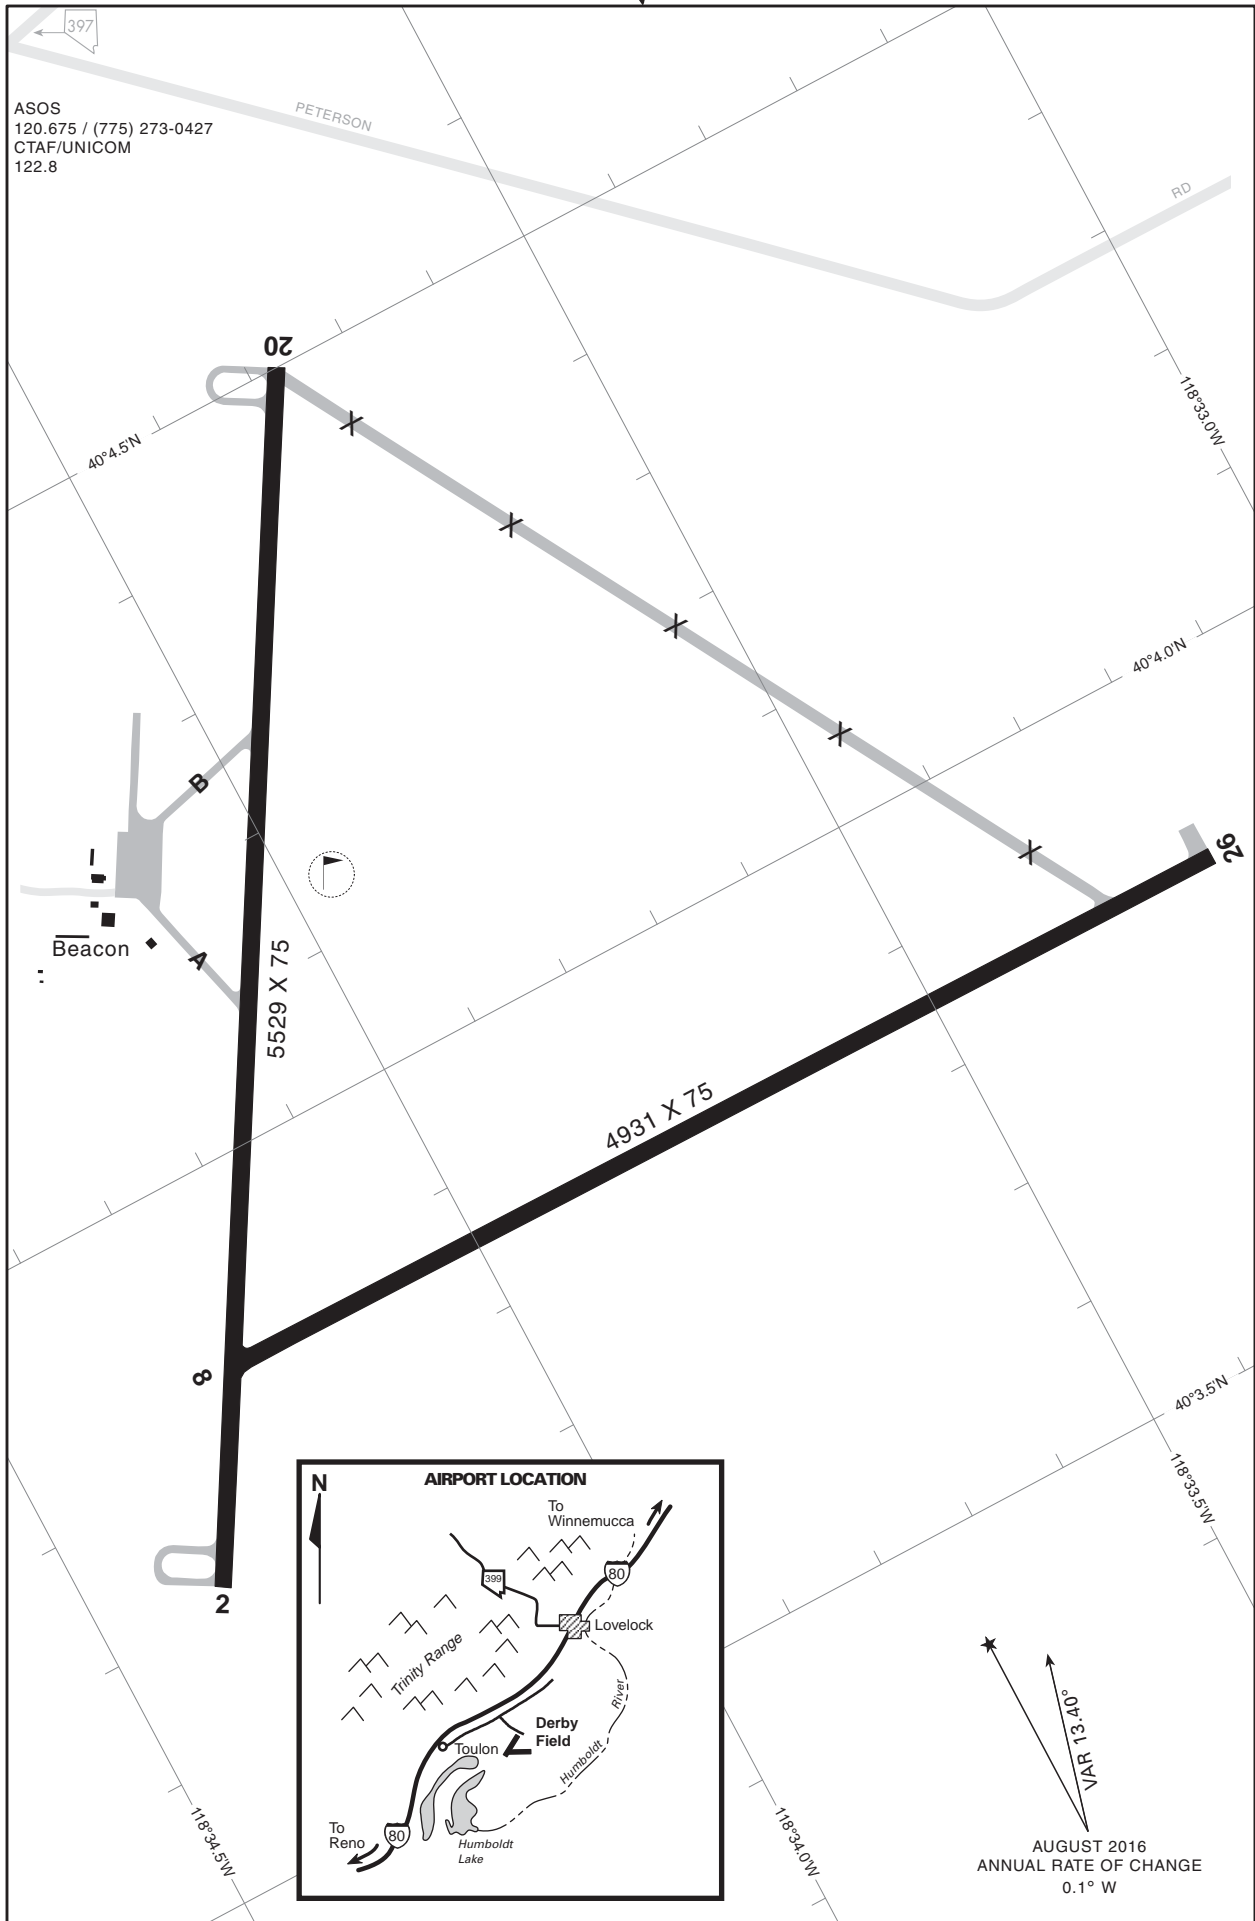

AIRPORT DIAGRAM

LOVELOCK, NEVADA
DERBY FIELD (LOL)

ASOS
120.675 / (775) 273-0427
CTAF/UNICOM
122.8

VAR 13.40°
AUGUST 2016
ANNUAL RATE OF CHANGE
0.1° W

AIRPORT DIAGRAM

FOR DETAILED INFORMATION CONTACT
NDOT - PLANNING AVIATION (775) 888-7353

LOVELOCK, NEVADA
DERBY FIELD (LOL)