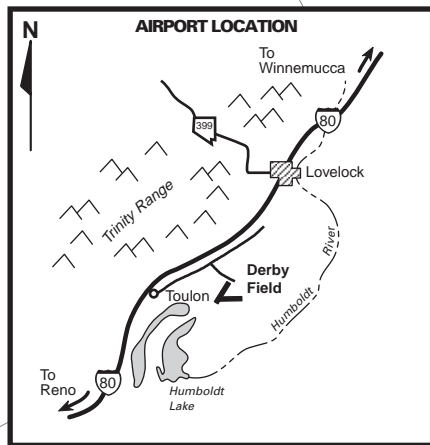

AIRPORT DIAGRAM

LOVELOCK, NEVADA
DERBY FIELD (LOL)

ASOS
120.675 / (775) 273-0427
CTAF/UNICOM
122.8

VAR 13.40°
AUGUST 2016
ANNUAL RATE OF CHANGE
0.1° W

AIRPORT DIAGRAM

FOR DETAILED INFORMATION CONTACT
NDOT - PLANNING AVIATION (775) 888-7353

LOVELOCK, NEVADA
DERBY FIELD (LOL)