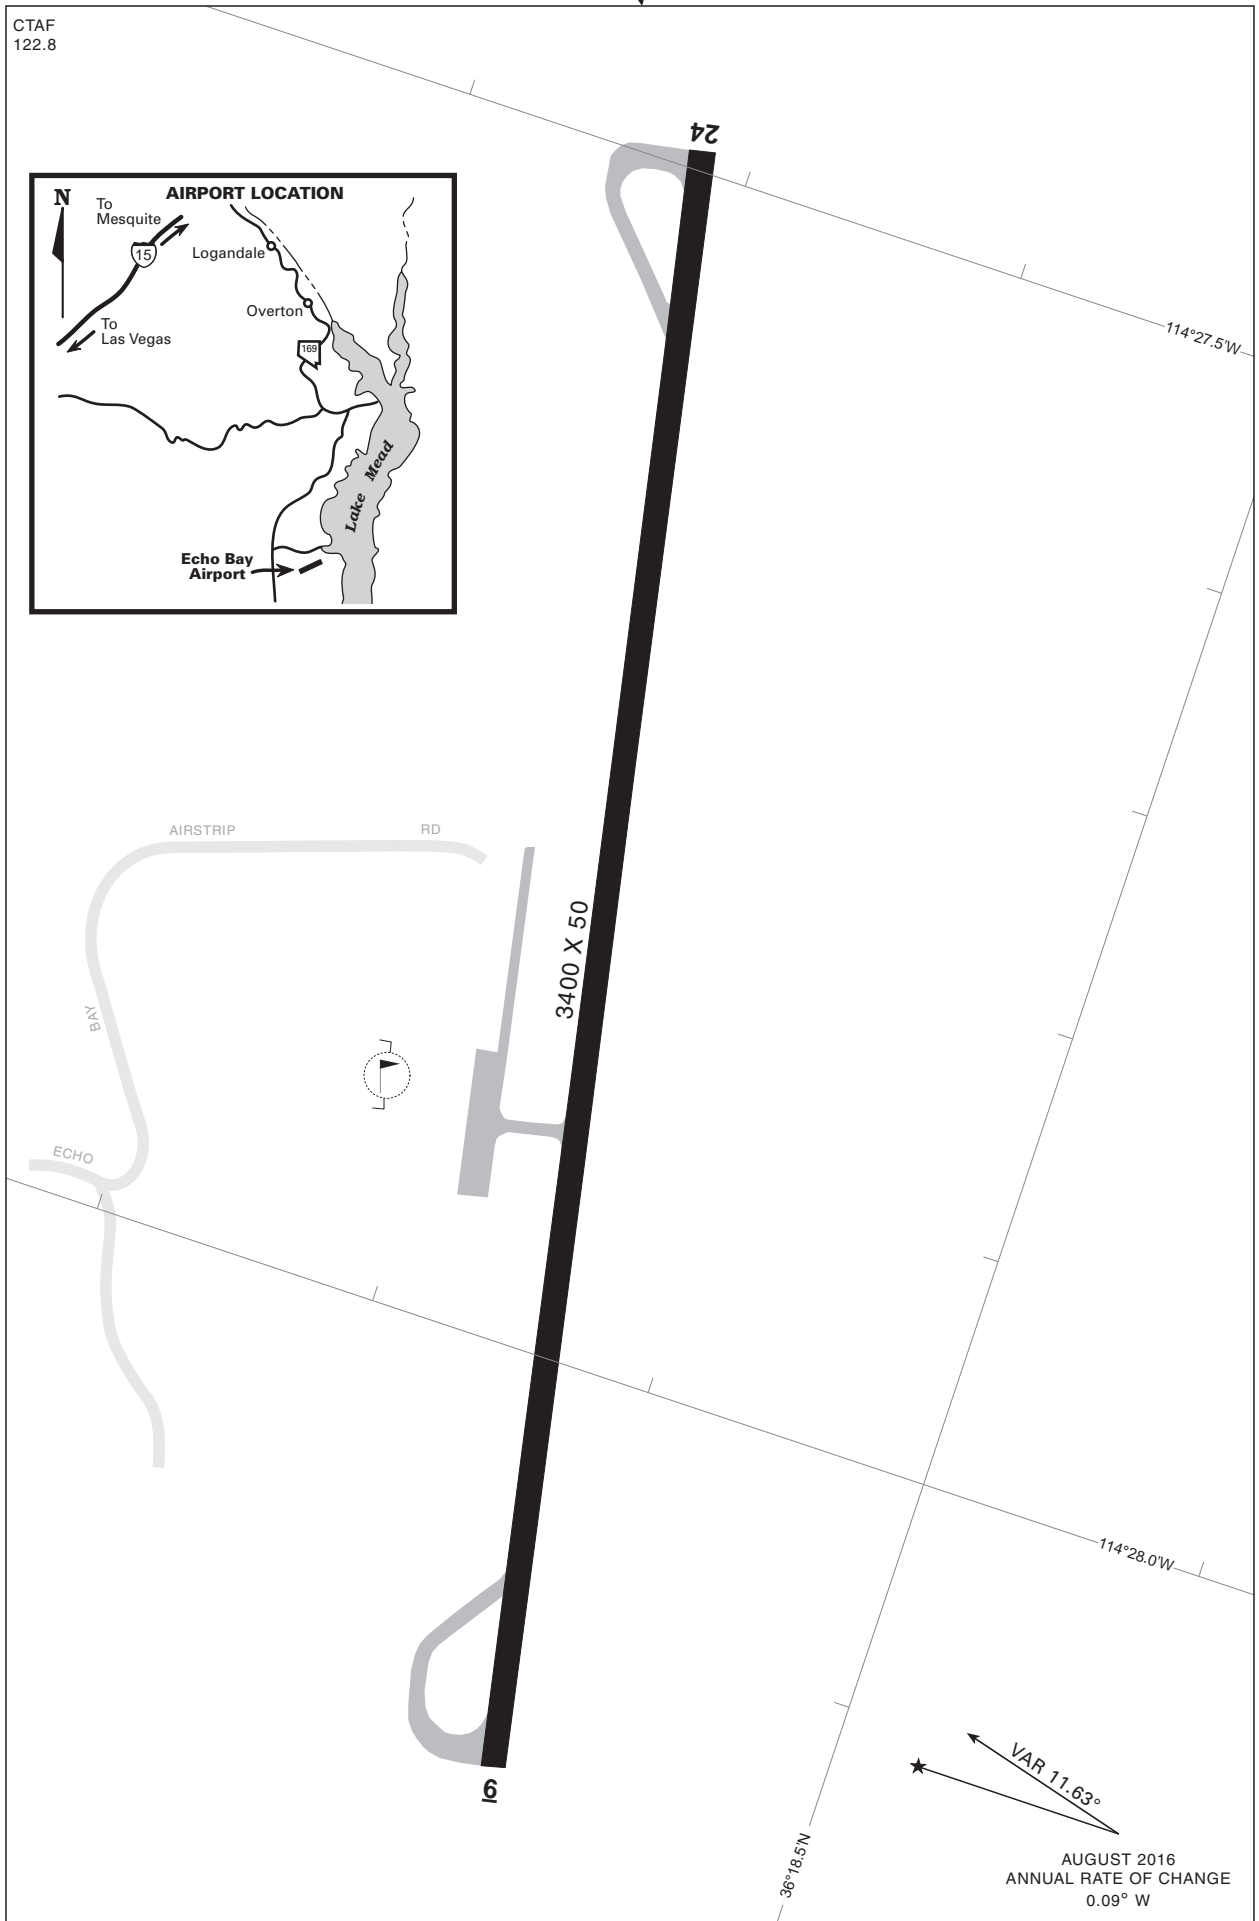

AIRPORT DIAGRAM

OVERTON, NEVADA
ECHO BAY (0L9)

CTAF
122.8

AIRPORT DIAGRAM

FOR DETAILED INFORMATION CONTACT
NDOT - PLANNING AVIATION (775) 888-7353

OVERTON, NEVADA
ECHO BAY (0L9)