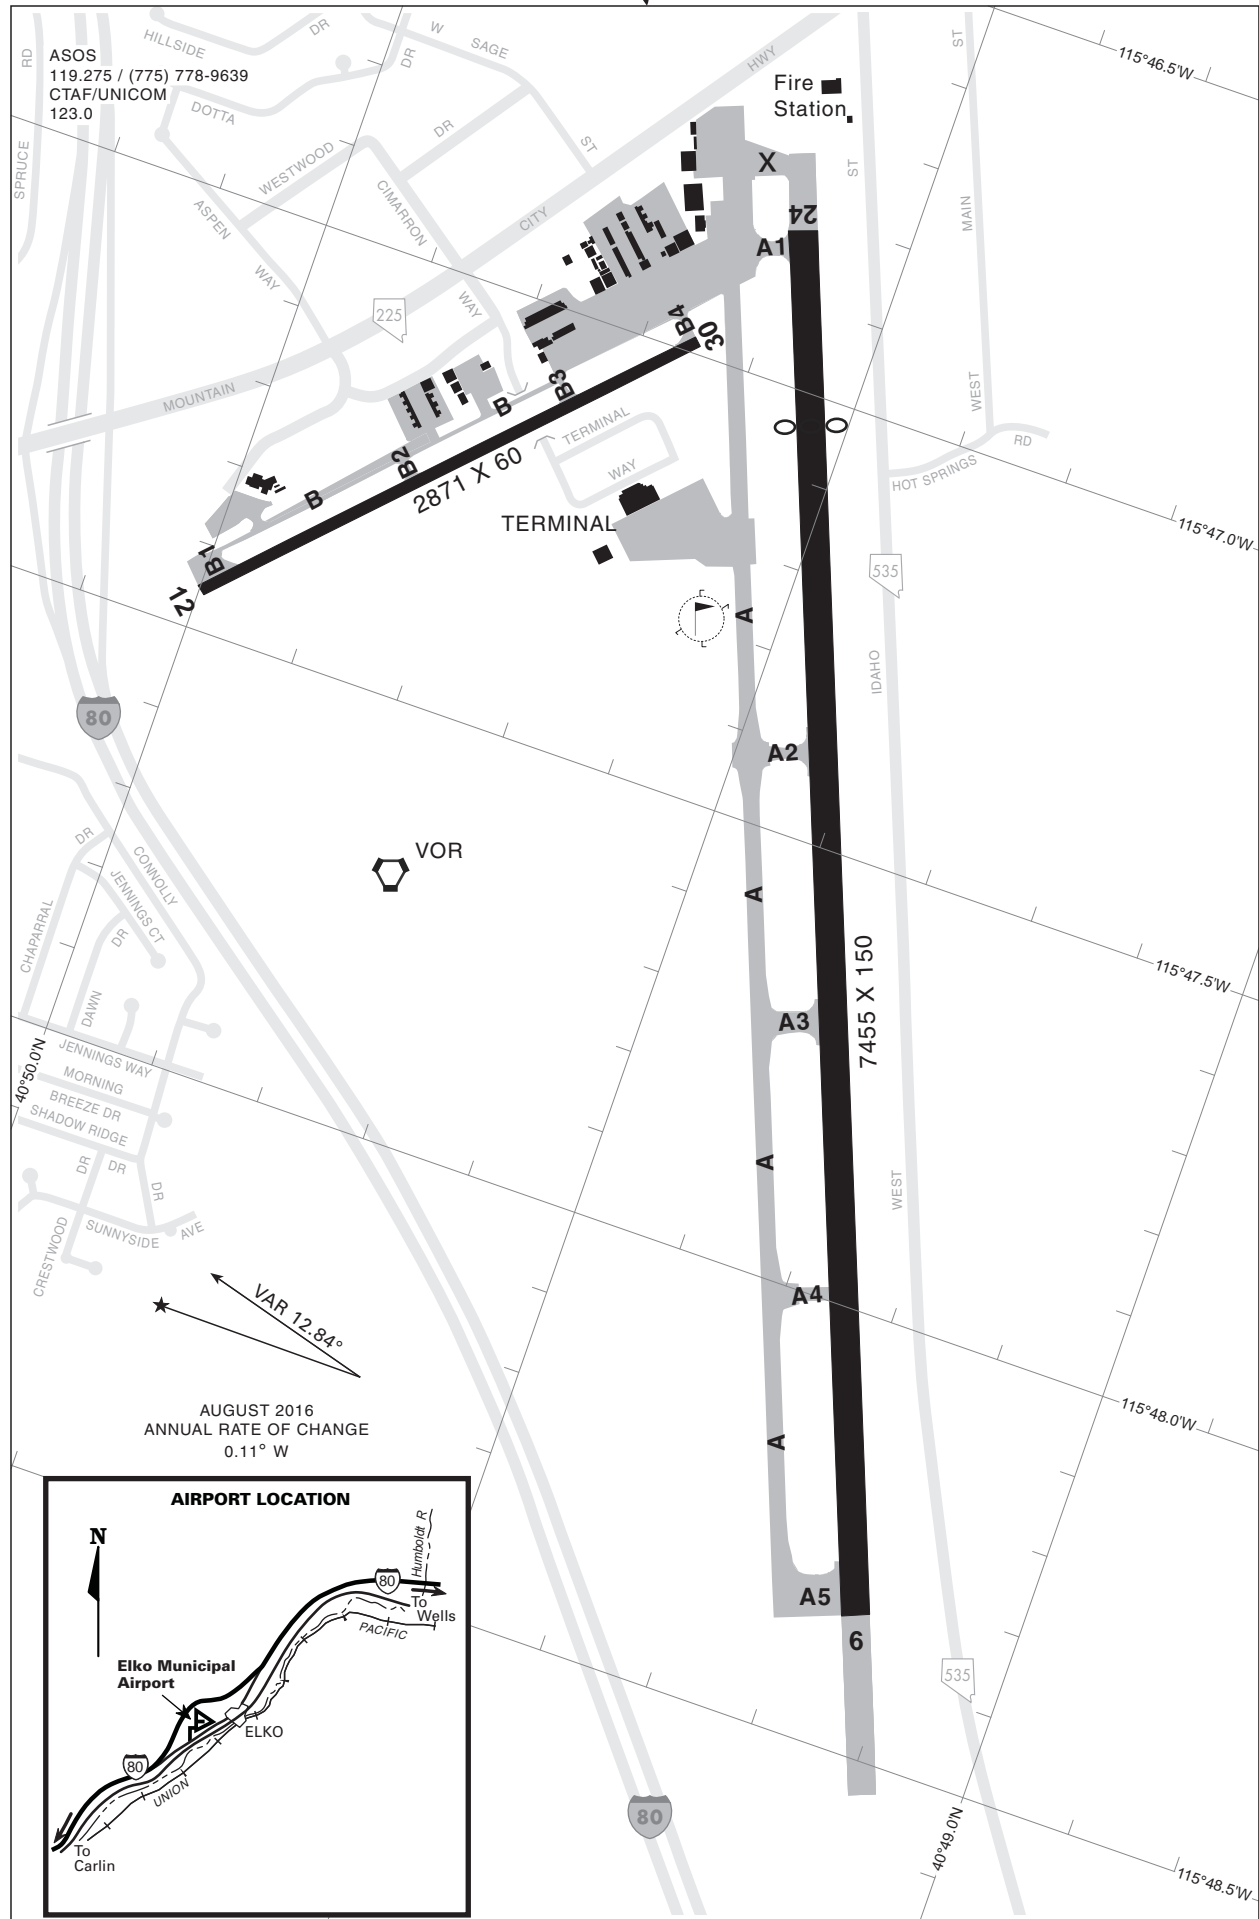

# AIRPORT DIAGRAM

ELKO, NEVADA  
ELKO (EKO)

# AIRPORT DIAGRAM

FOR DETAILED INFORMATION CONTACT  
NDOT - PLANNING AVIATION (775) 888-7353

ELKO, NEVADA  
ELKO (EKO)