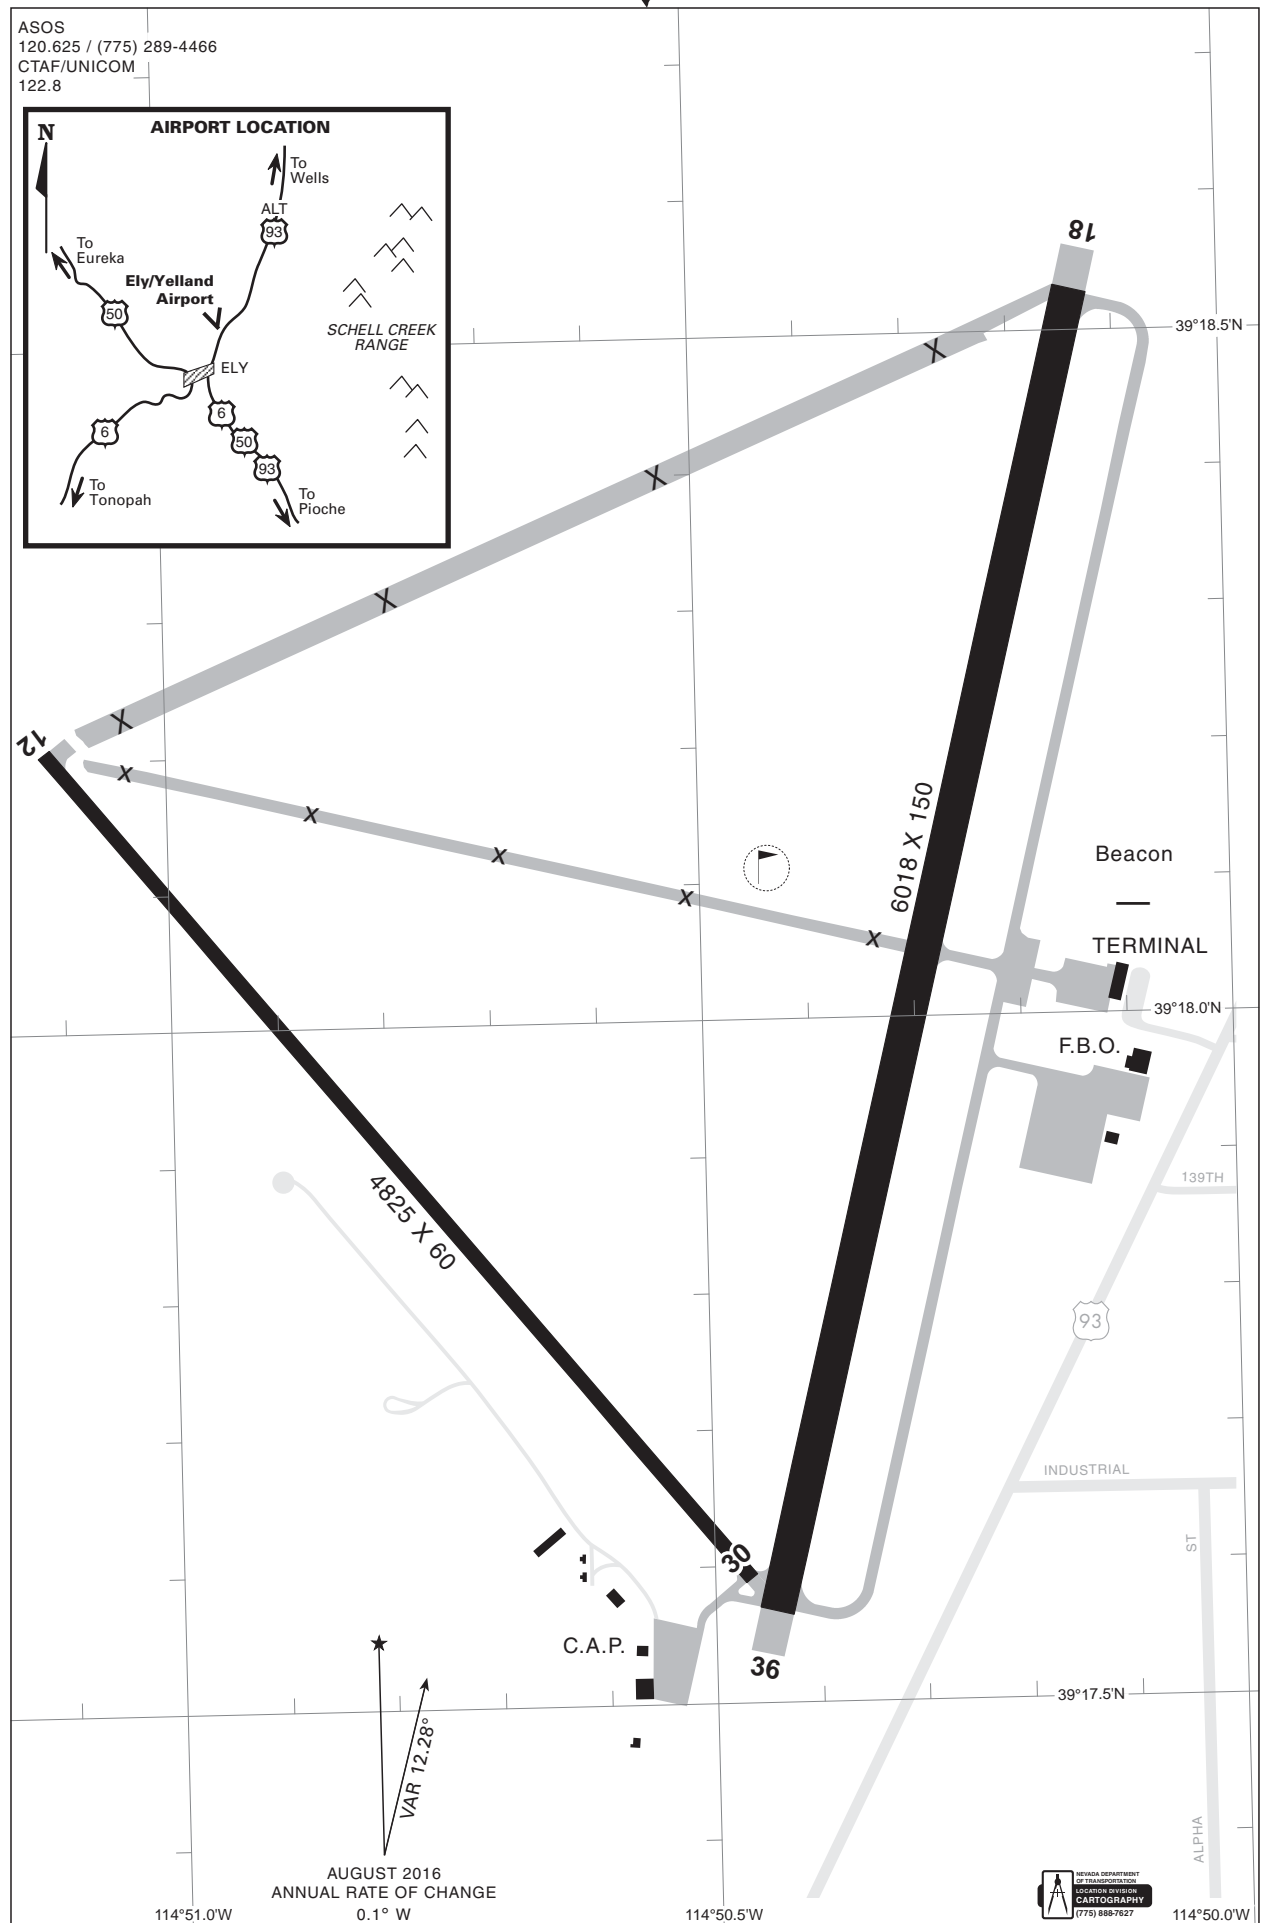

AIRPORT DIAGRAM

ELY, NEVADA
ELY/YELLAND FIELD (ELY)

ASOS
120.625 / (775) 289-4466
CTAF/UNICOM
122.8

AIRPORT DIAGRAM

FOR DETAILED INFORMATION CONTACT
NDOT - PLANNING AVIATION (775) 888-7353

ELY, NEVADA
ELY/YELLAND FIELD (ELY)