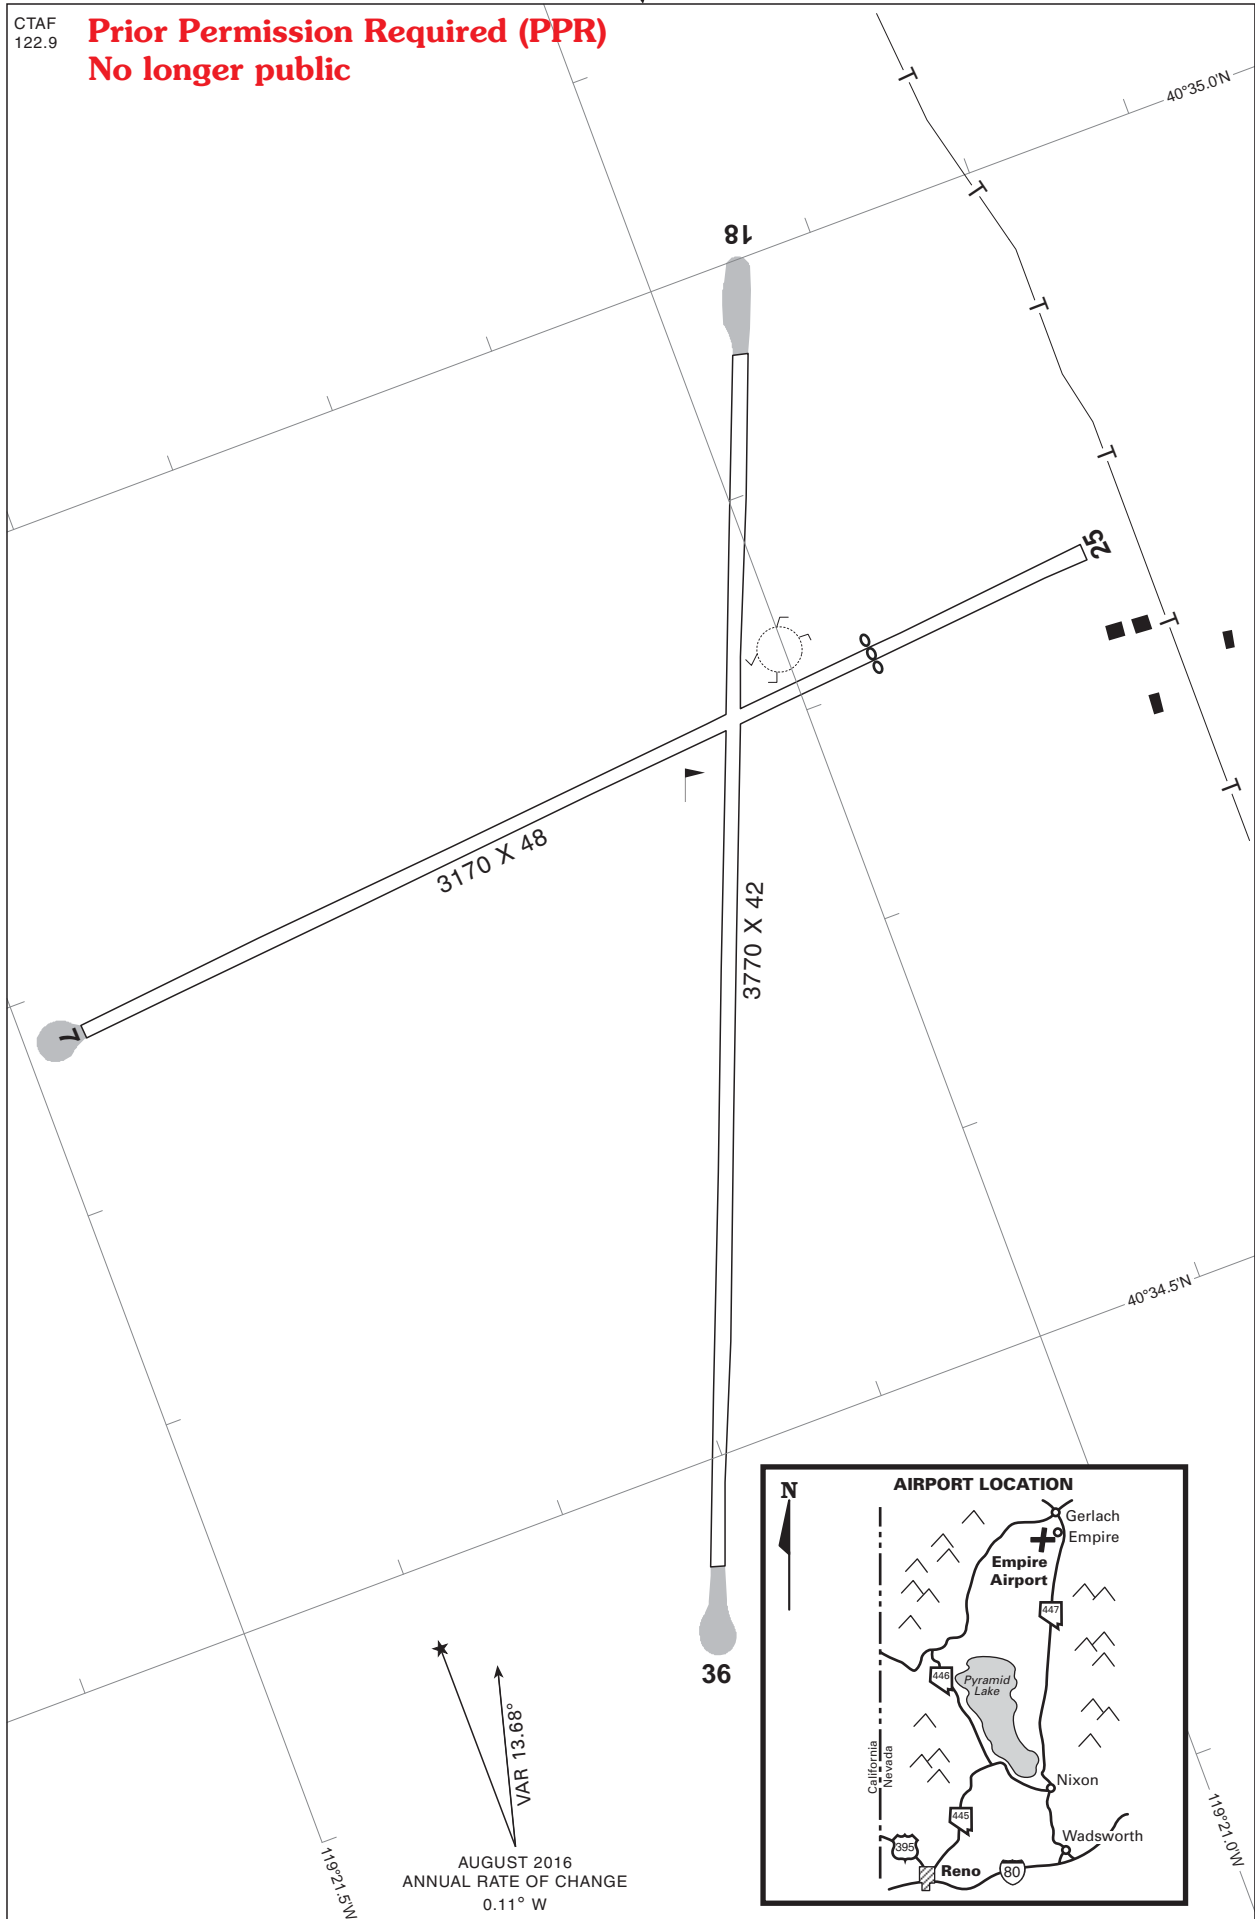

AIRPORT DIAGRAM

EMPIRE, NEVADA
EMPIRE (1A8)

CTAF
122.9

Prior Permission Required (PPR)
No longer public

AIRPORT DIAGRAM

FOR DETAILED INFORMATION CONTACT
NDOT - PLANNING AVIATION (775) 888-7353

EMPIRE, NEVADA
EMPIRE (1A8)