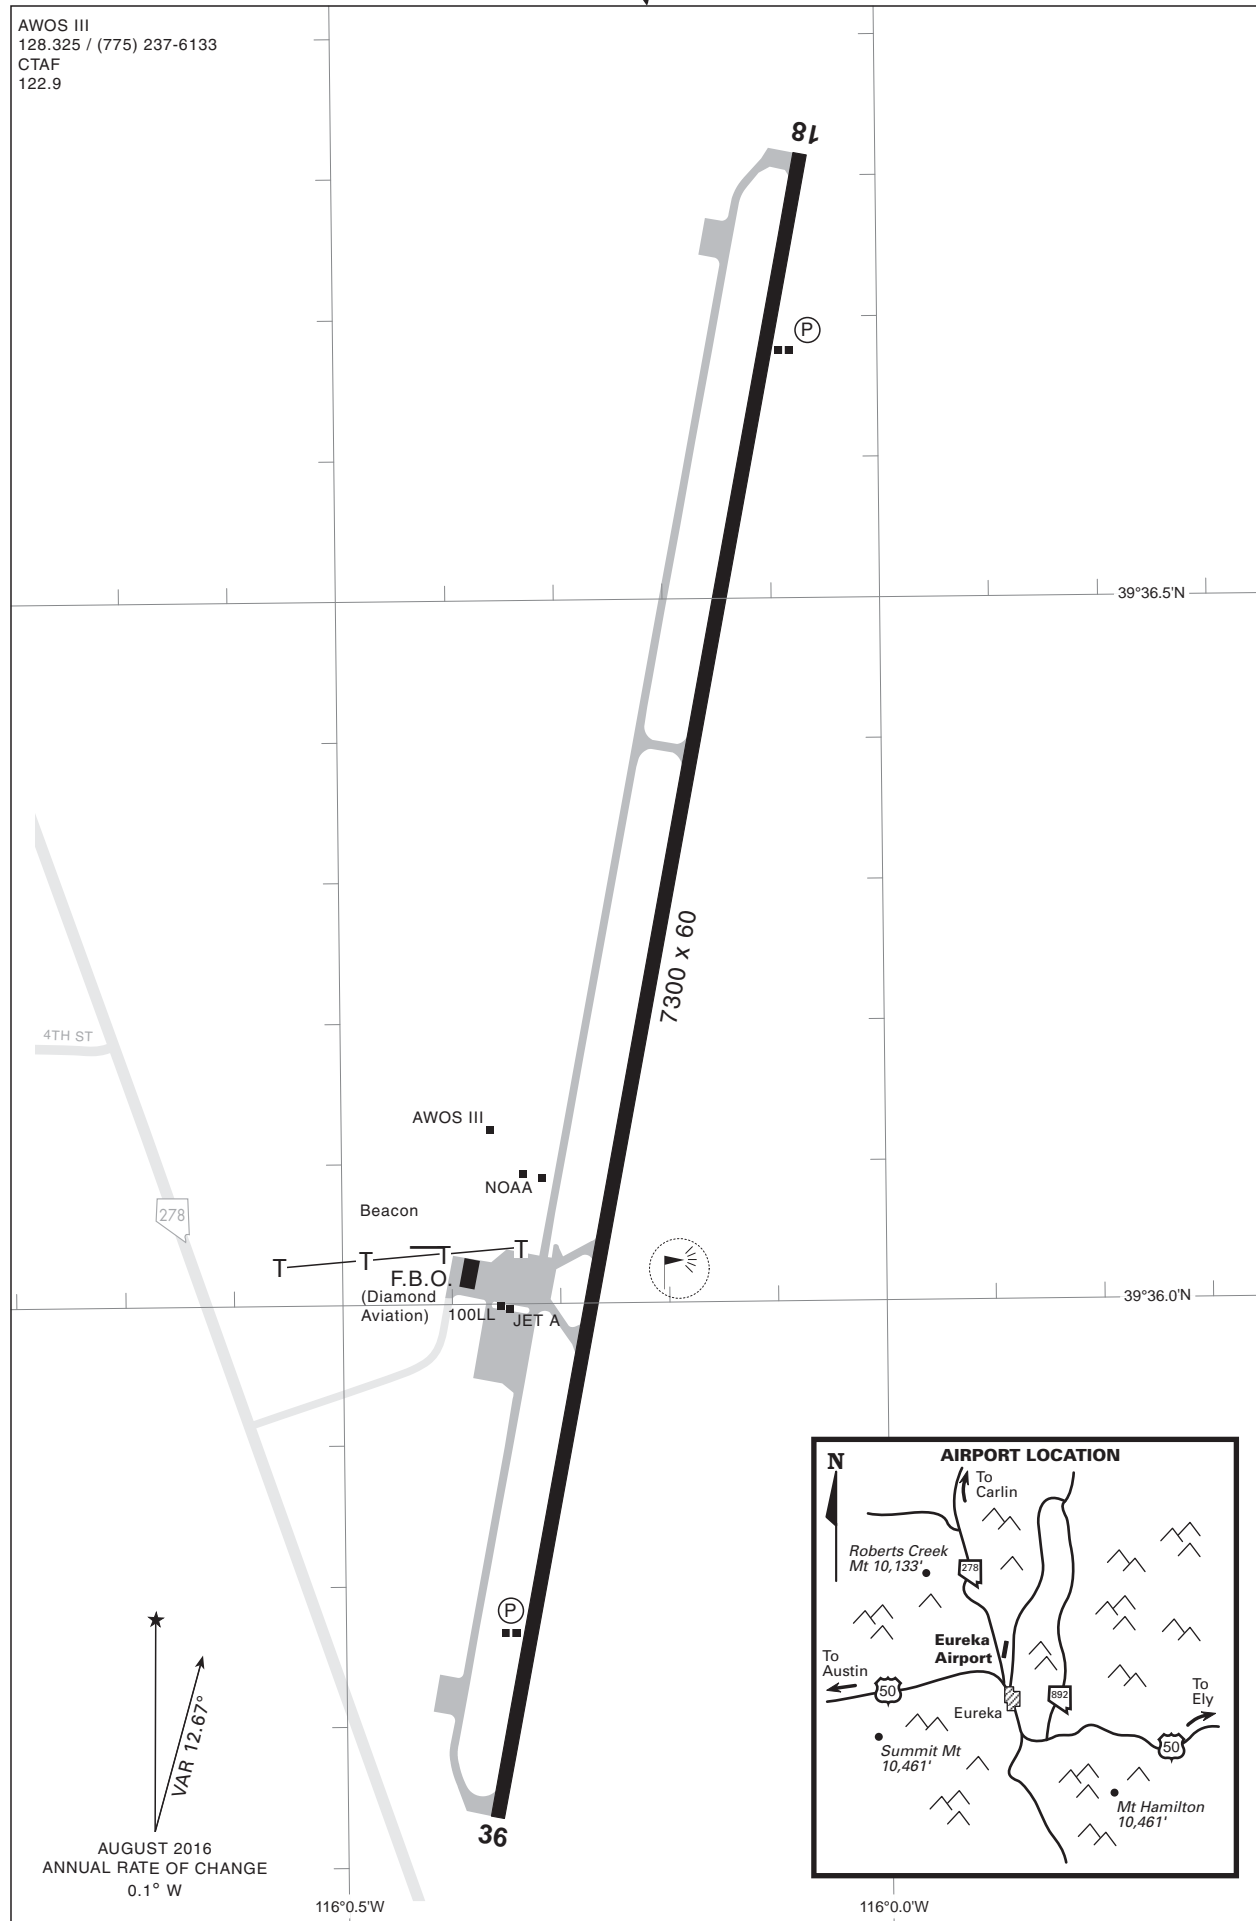

AIRPORT DIAGRAM

EUREKA, NEVADA
EUREKA (05U)

AWOS III
128.325 / (775) 237-6133
CTAF
122.9

AIRPORT DIAGRAM

FOR DETAILED INFORMATION CONTACT
NDOT - PLANNING AVIATION (775) 888-7353

EUREKA, NEVADA
EUREKA (05U)