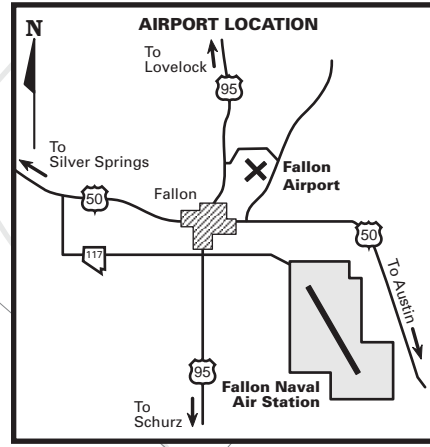

AIRPORT DIAGRAM

FALLON, NEVADA
FALLON MUNICIPAL (FLX)

CTAF/UNICOM
122.8

AIRPORT DIAGRAM

FOR DETAILED INFORMATION CONTACT
NDOT - PLANNING AVIATION (775) 888-7353

FALLON, NEVADA
FALLON MUNICIPAL (FLX)

AUGUST 2016
ANNUAL RATE OF CHANGE
0.1° W