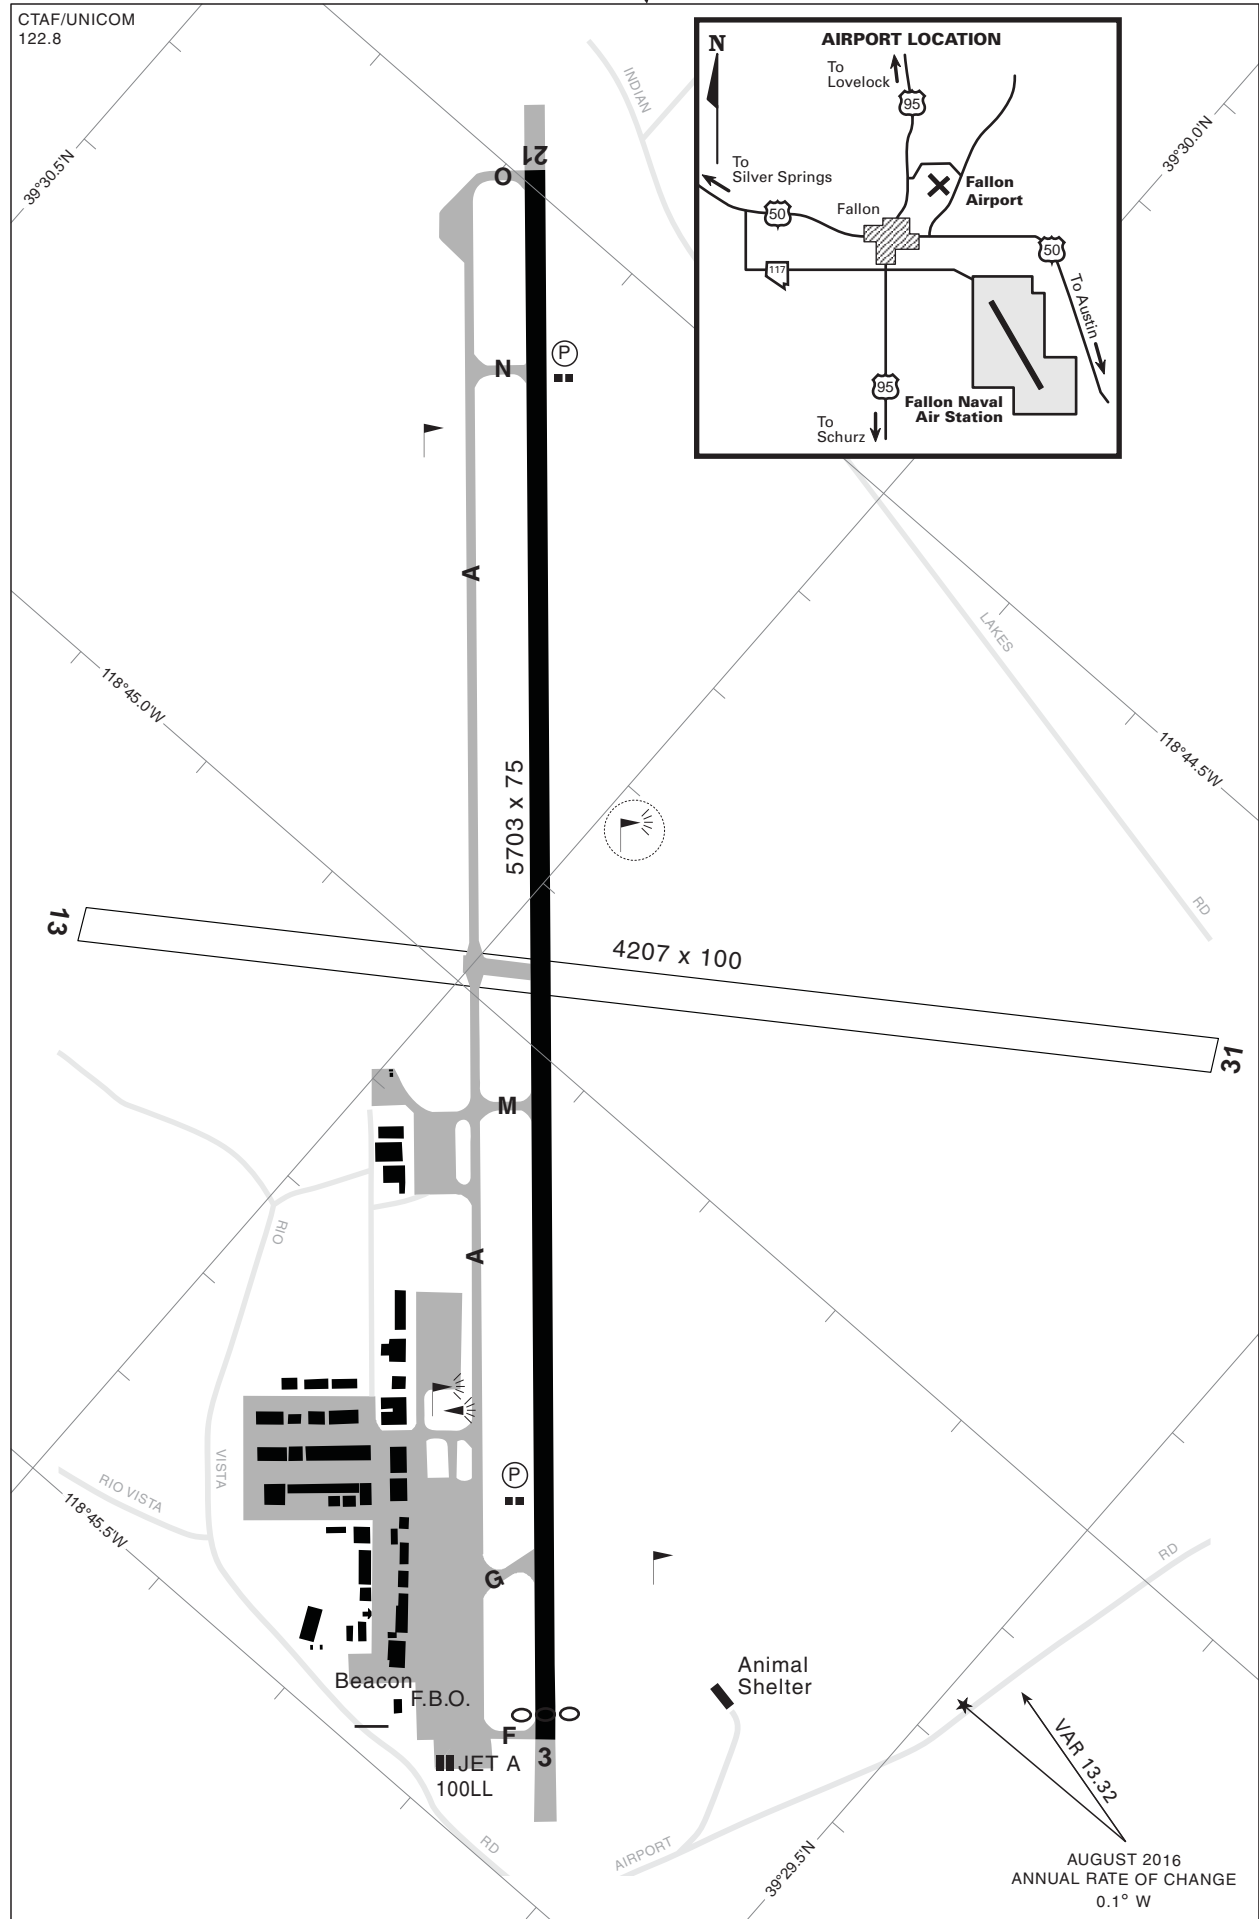

AIRPORT DIAGRAM

FALLON, NEVADA
FALLON MUNICIPAL (FLX)

CTAF/UNICOM
122.8

AIRPORT DIAGRAM

FOR DETAILED INFORMATION CONTACT
NDOT - PLANNING AVIATION (775) 888-7353

FALLON, NEVADA
FALLON MUNICIPAL (FLX)

AUGUST 2016
ANNUAL RATE OF CHANGE
0.1° W