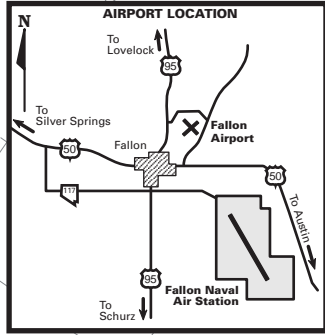

AIRPORT DIAGRAM

FALLON, NEVADA
FALLON NAS (VAN VOORHIS FIELD) (NFL)

ATIS
370.925
NAVY FALLON TOWER
119.25 340.2
GND CON
251.15
CLNC DEL
353.55

U.S. NAVY
Prior Permission Required (PPR)

AUGUST 2016
ANNUAL RATE OF CHANGE
0.1° W

AIRPORT DIAGRAM

FOR DETAILED INFORMATION CONTACT
NDOT - PLANNING AVIATION (775) 888-7353

FALLON, NEVADA
FALLON NAS (VAN VOORHIS FIELD) (NFL)