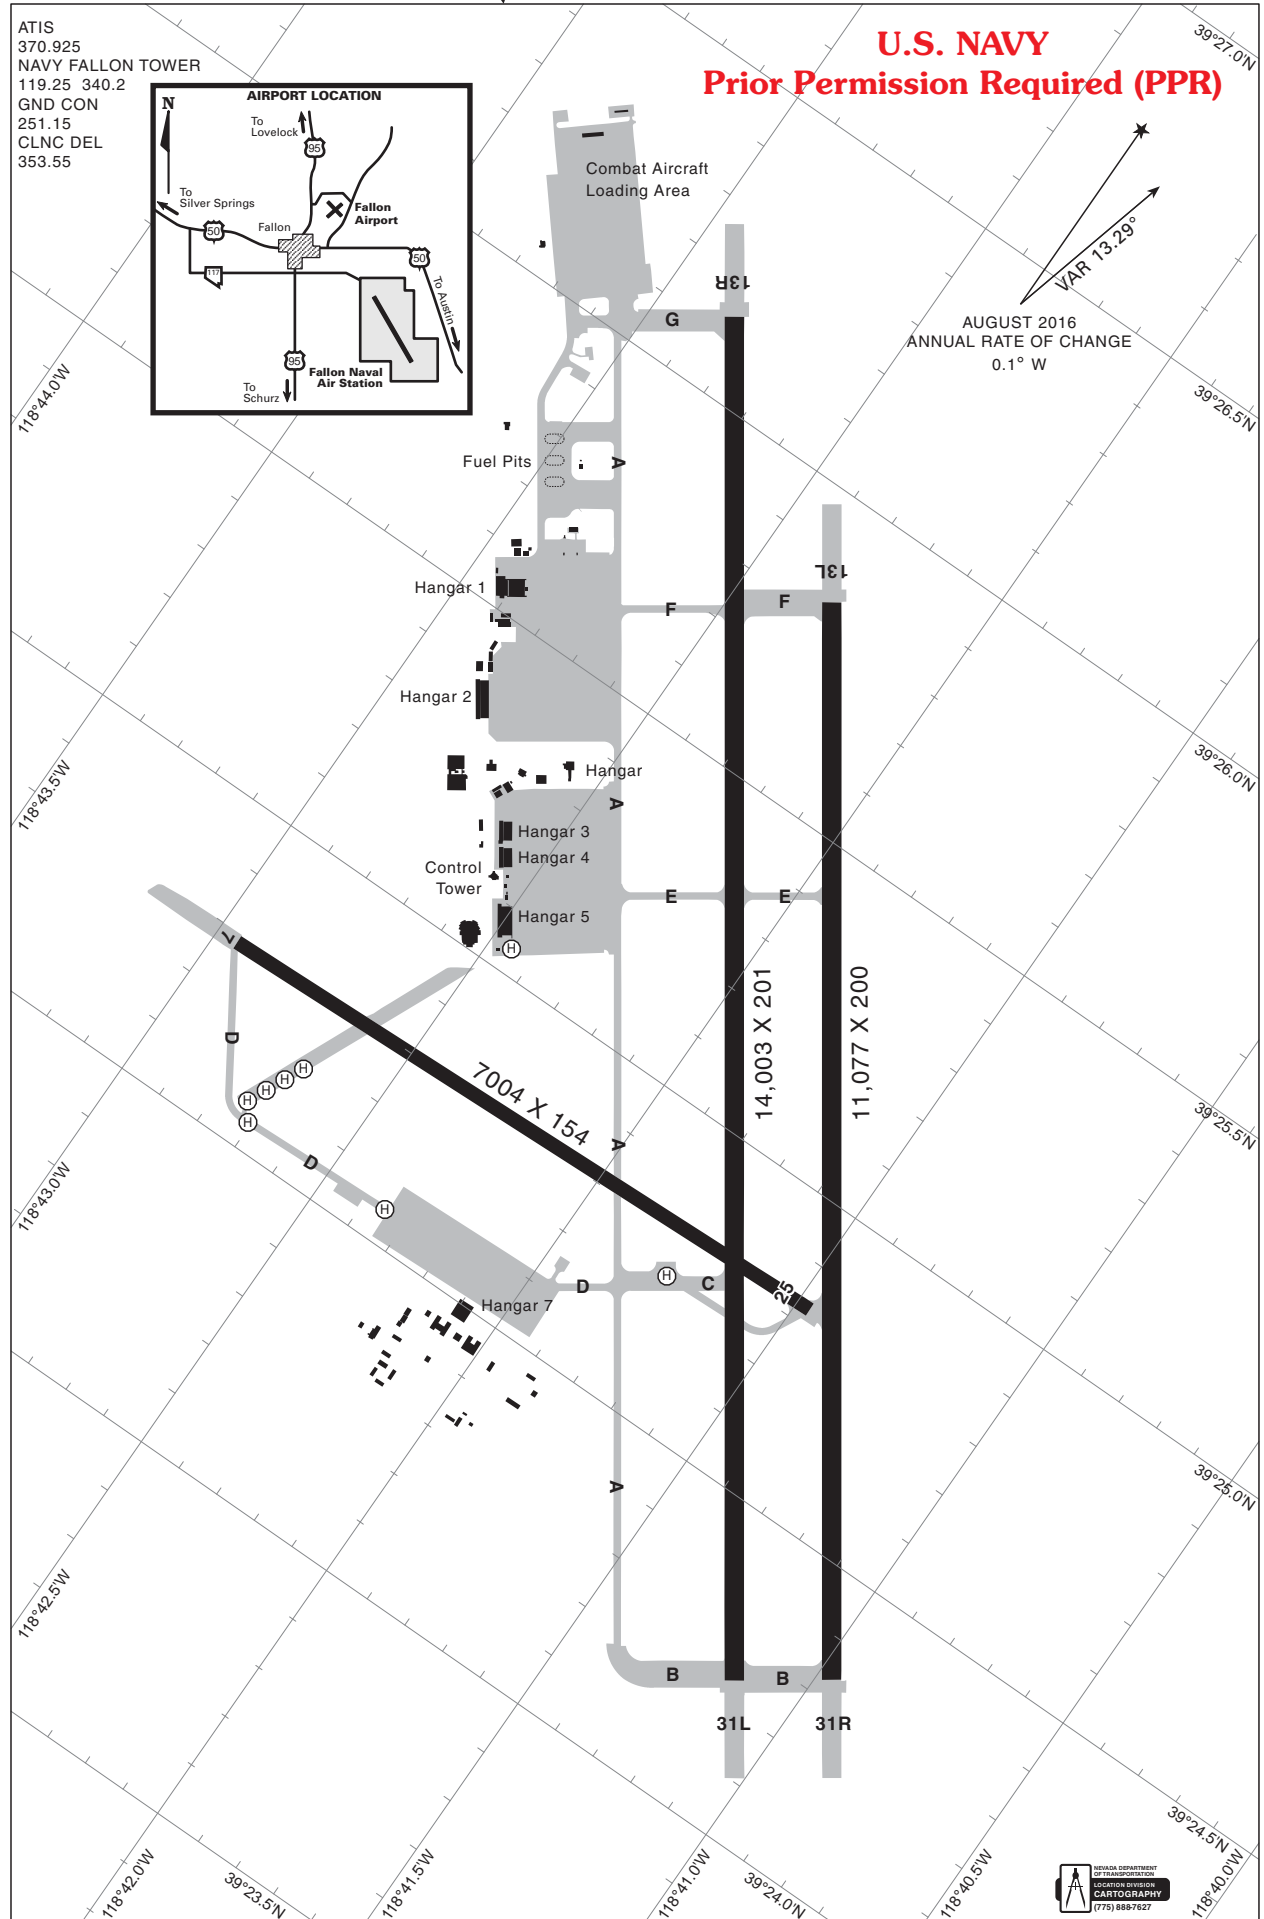

AIRPORT DIAGRAM

FALLON, NEVADA
FALLON NAS (VAN VOORHIS FIELD) (NFL)

ATIS
370.925
NAVY FALLON TOWER
119.25 340.2
GND CON
251.15
CLNC DEL
353.55

U.S. NAVY
Prior Permission Required (PPR)

AUGUST 2016
ANNUAL RATE OF CHANGE
0.1° W