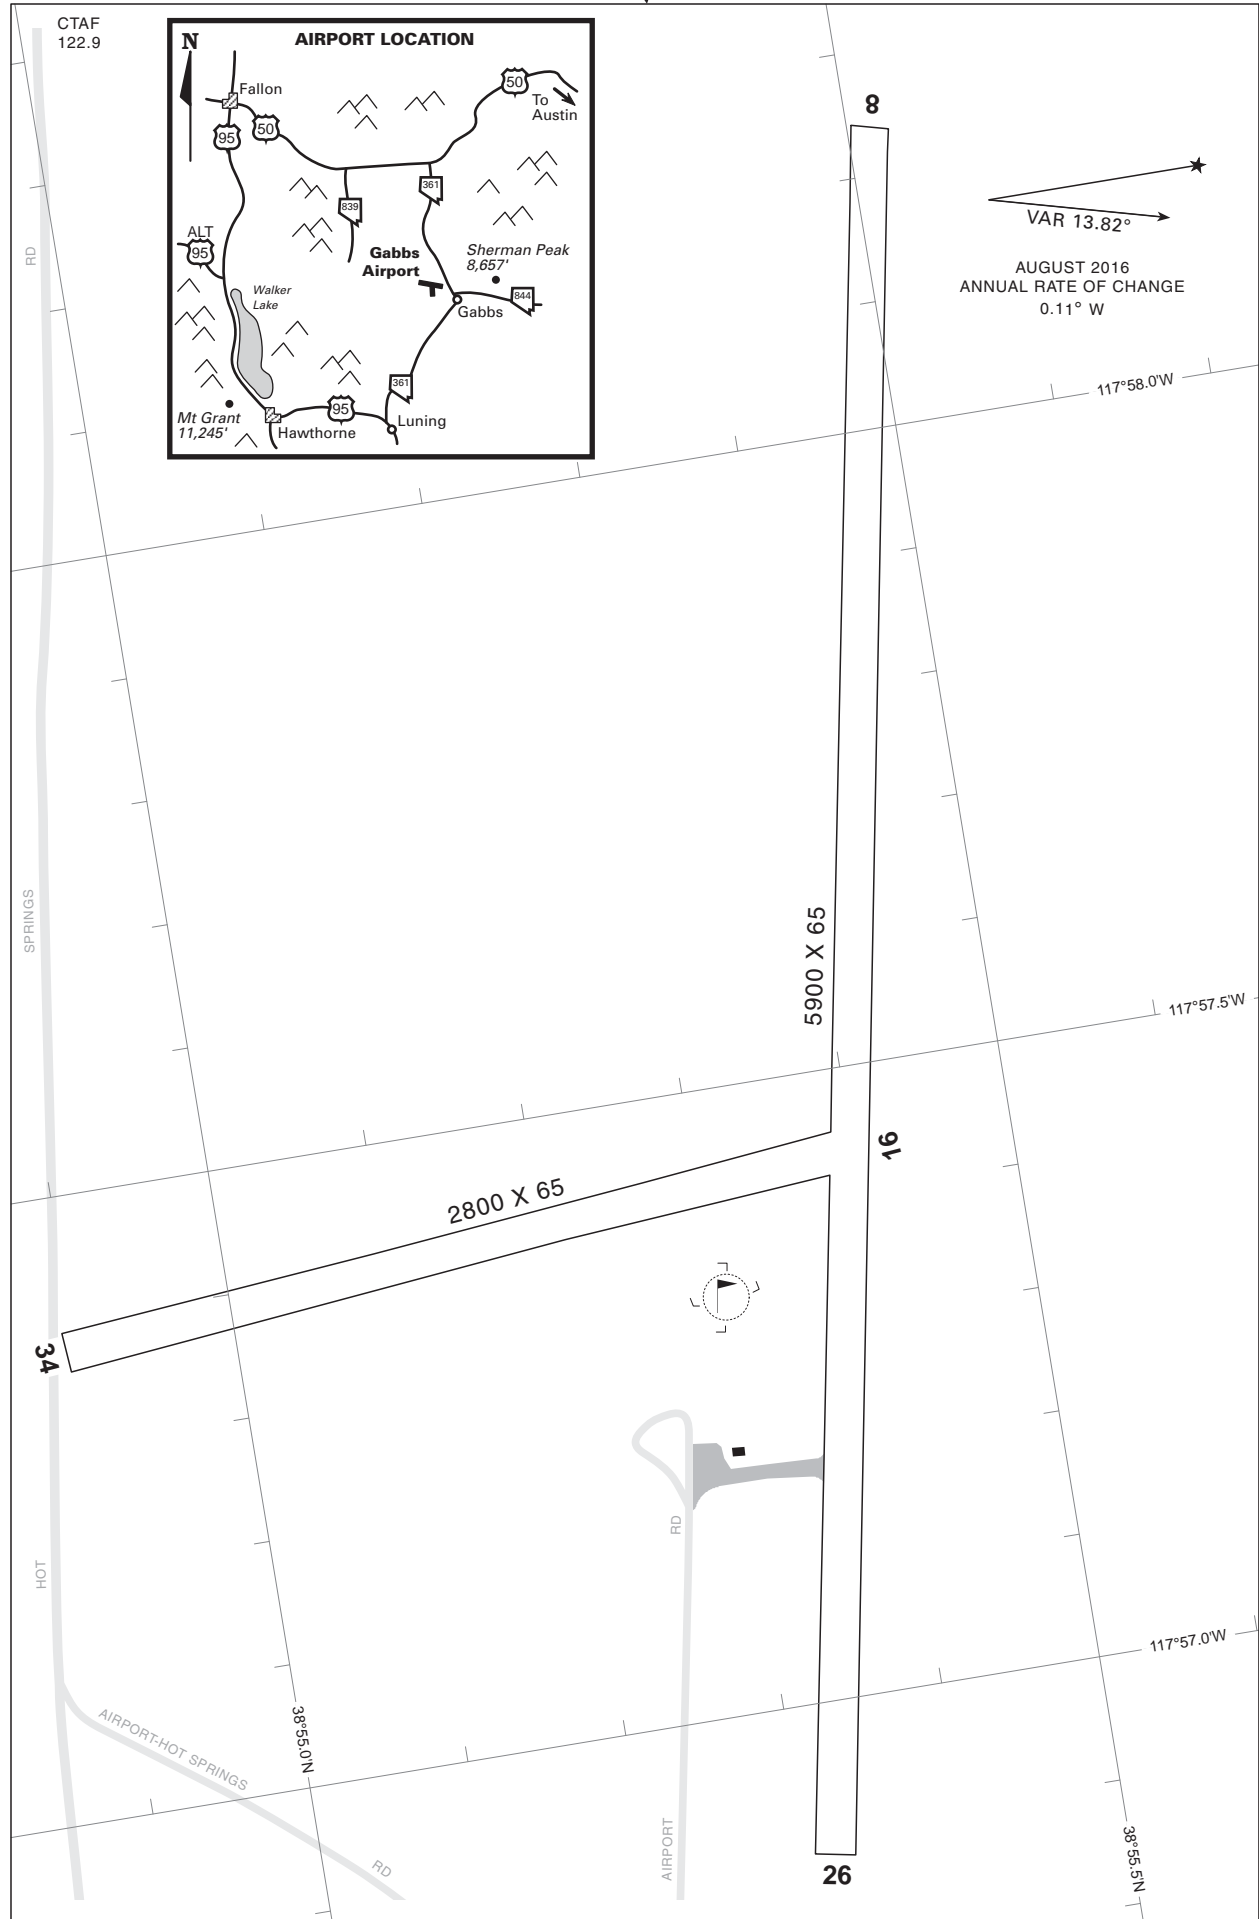

AIRPORT DIAGRAM

GABBS, NEVADA
GABBS (GAB)

CTAF
122.9

AUGUST 2016
ANNUAL RATE OF CHANGE
0.11° W

AIRPORT DIAGRAM

FOR DETAILED INFORMATION CONTACT
NDOT - PLANNING AVIATION (775) 888-7353

GABBS, NEVADA
GABBS (GAB)