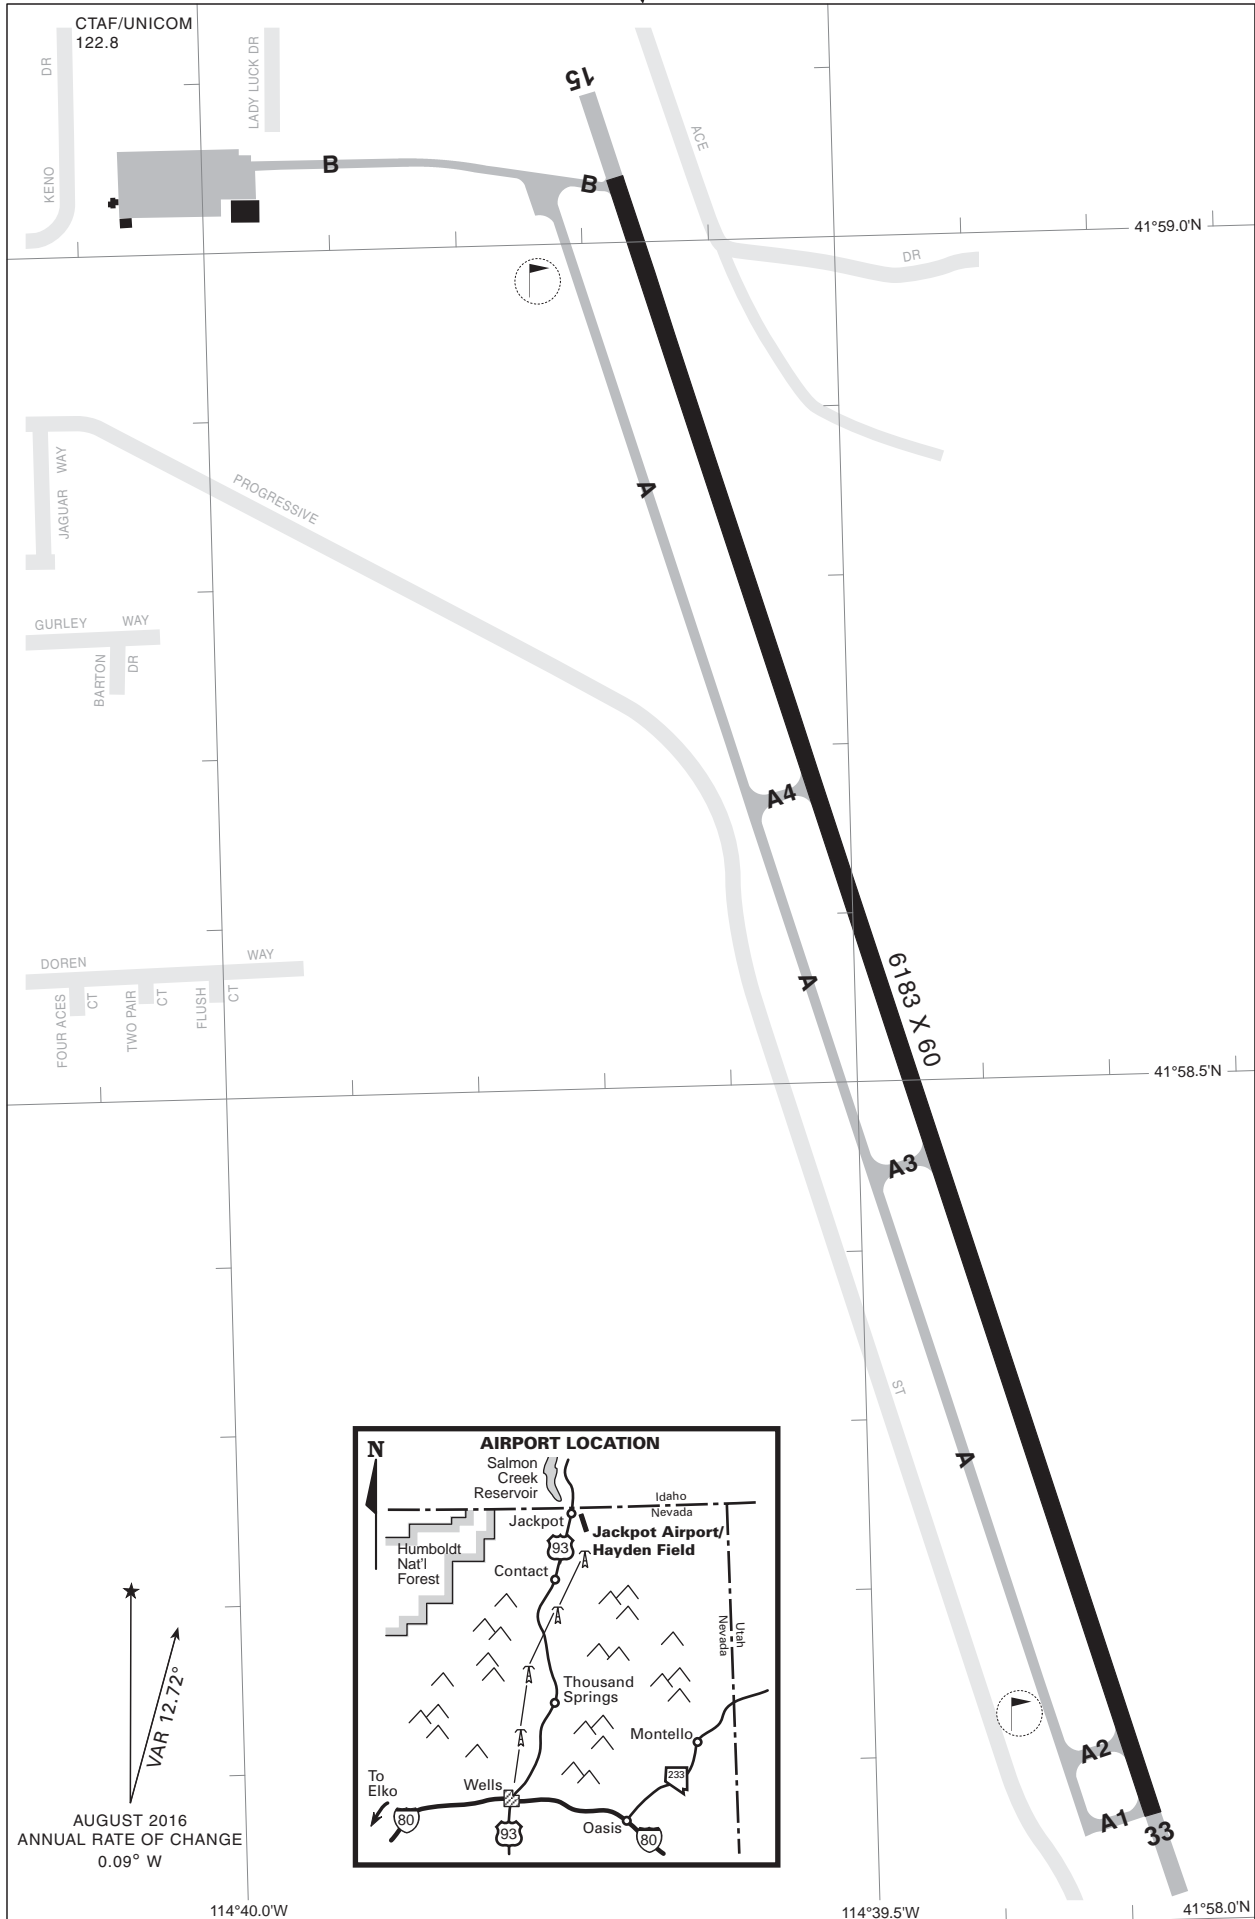

AIRPORT DIAGRAM

JACKPOT, NEVADA
JACKPOT/HAYDEN FIELD (06U)

VAR 12.72°
AUGUST 2016
ANNUAL RATE OF CHANGE
0.09° W

AIRPORT DIAGRAM

FOR DETAILED INFORMATION CONTACT
NDOT - PLANNING AVIATION (775) 888-7353

JACKPOT, NEVADA
JACKPOT/HAYDEN FIELD (06U)