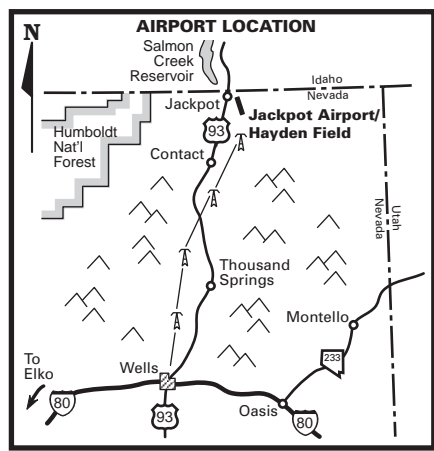

AIRPORT DIAGRAM

JACKPOT, NEVADA
JACKPOT/HAYDEN FIELD (06U)

VAR 12.72°
AUGUST 2016
ANNUAL RATE OF CHANGE
0.09° W

AIRPORT DIAGRAM

FOR DETAILED INFORMATION CONTACT
NDOT - PLANNING AVIATION (775) 888-7353

JACKPOT, NEVADA
JACKPOT/HAYDEN FIELD (06U)