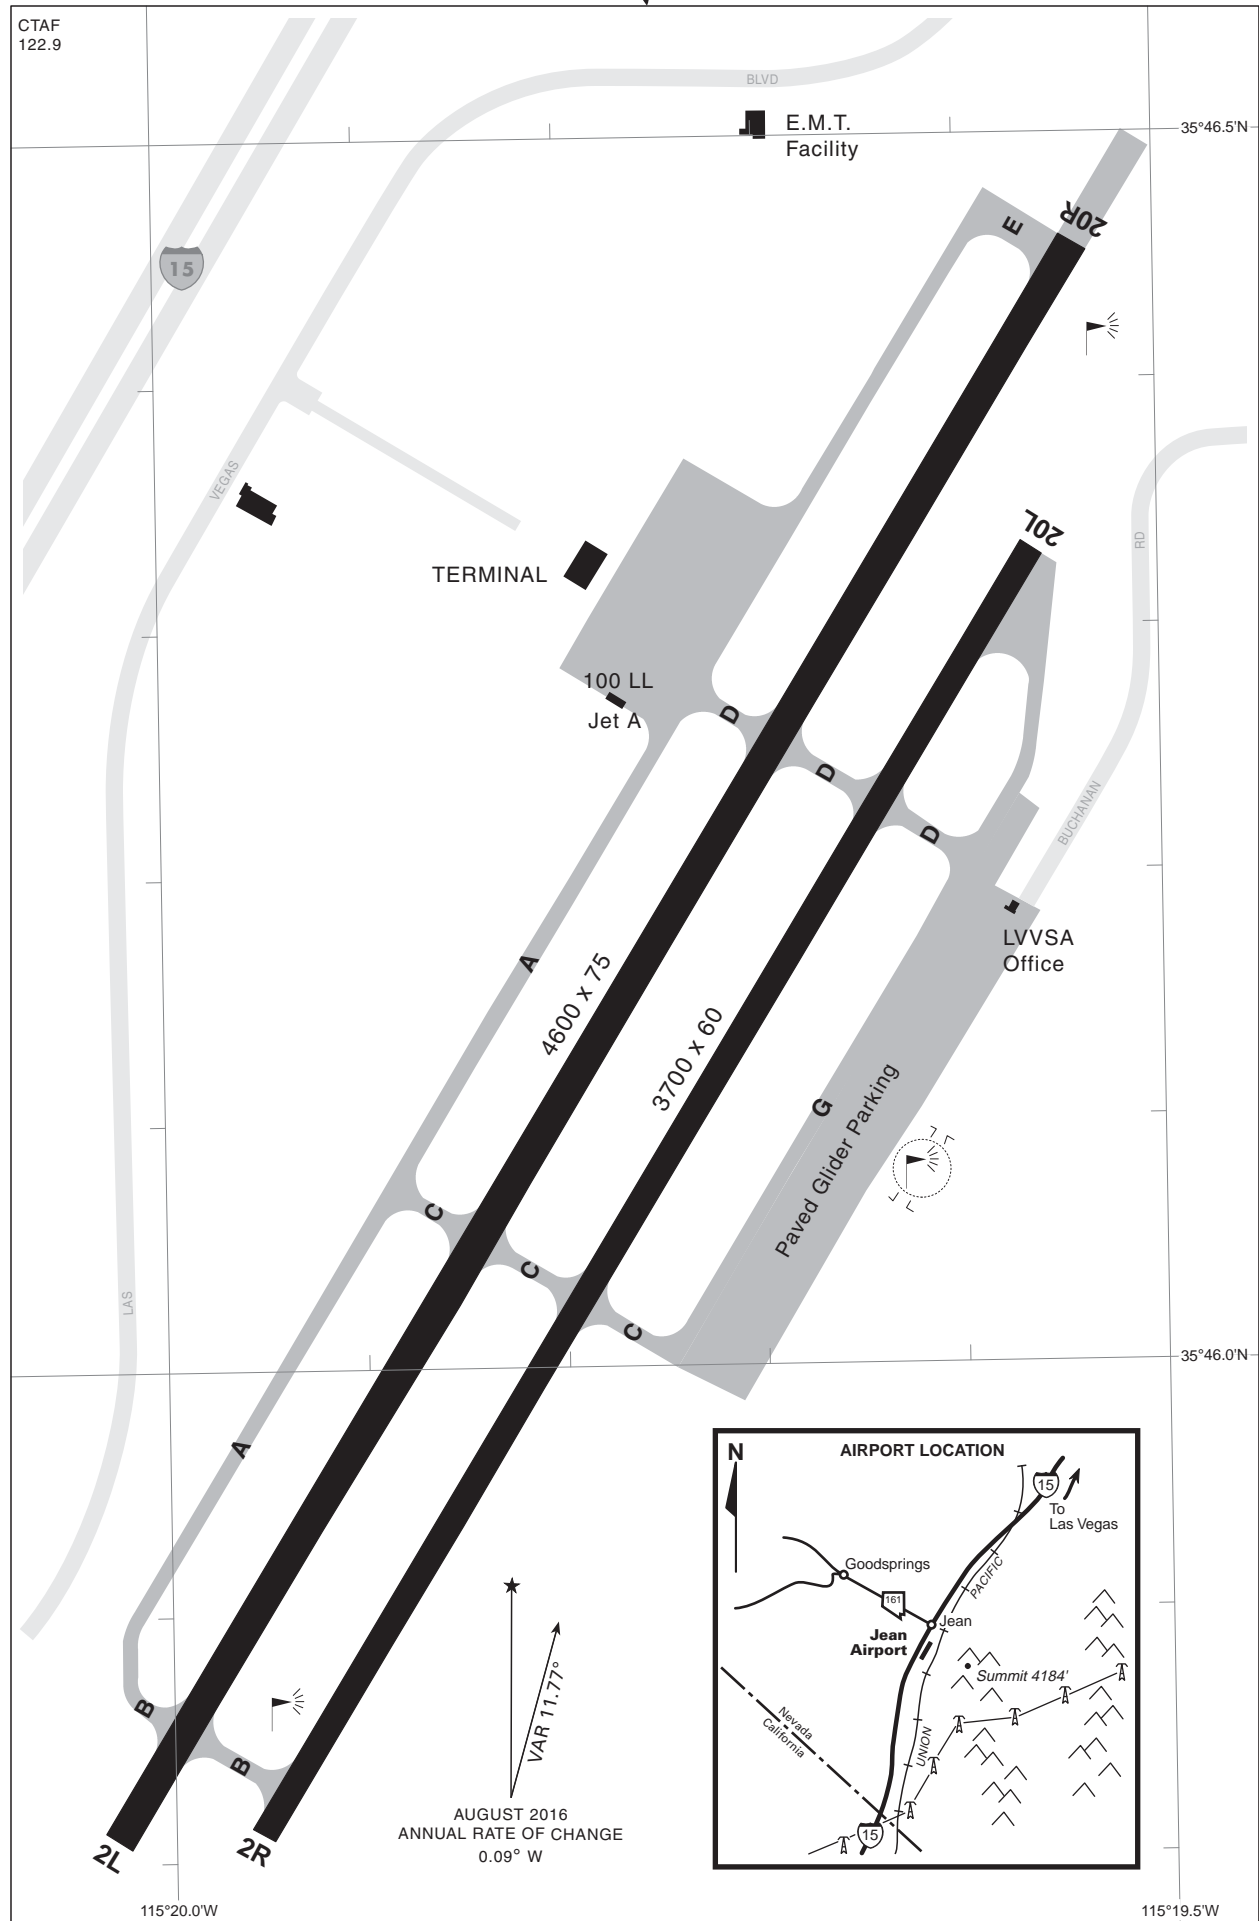

# AIRPORT DIAGRAM

Jean, NEVADA  
**JEAN (0L7)**

CTAF  
122.9

# AIRPORT DIAGRAM

FOR DETAILED INFORMATION CONTACT  
NDOT - PLANNING AVIATION (775) 888-7353

Jean, NEVADA  
**JEAN (0L7)**