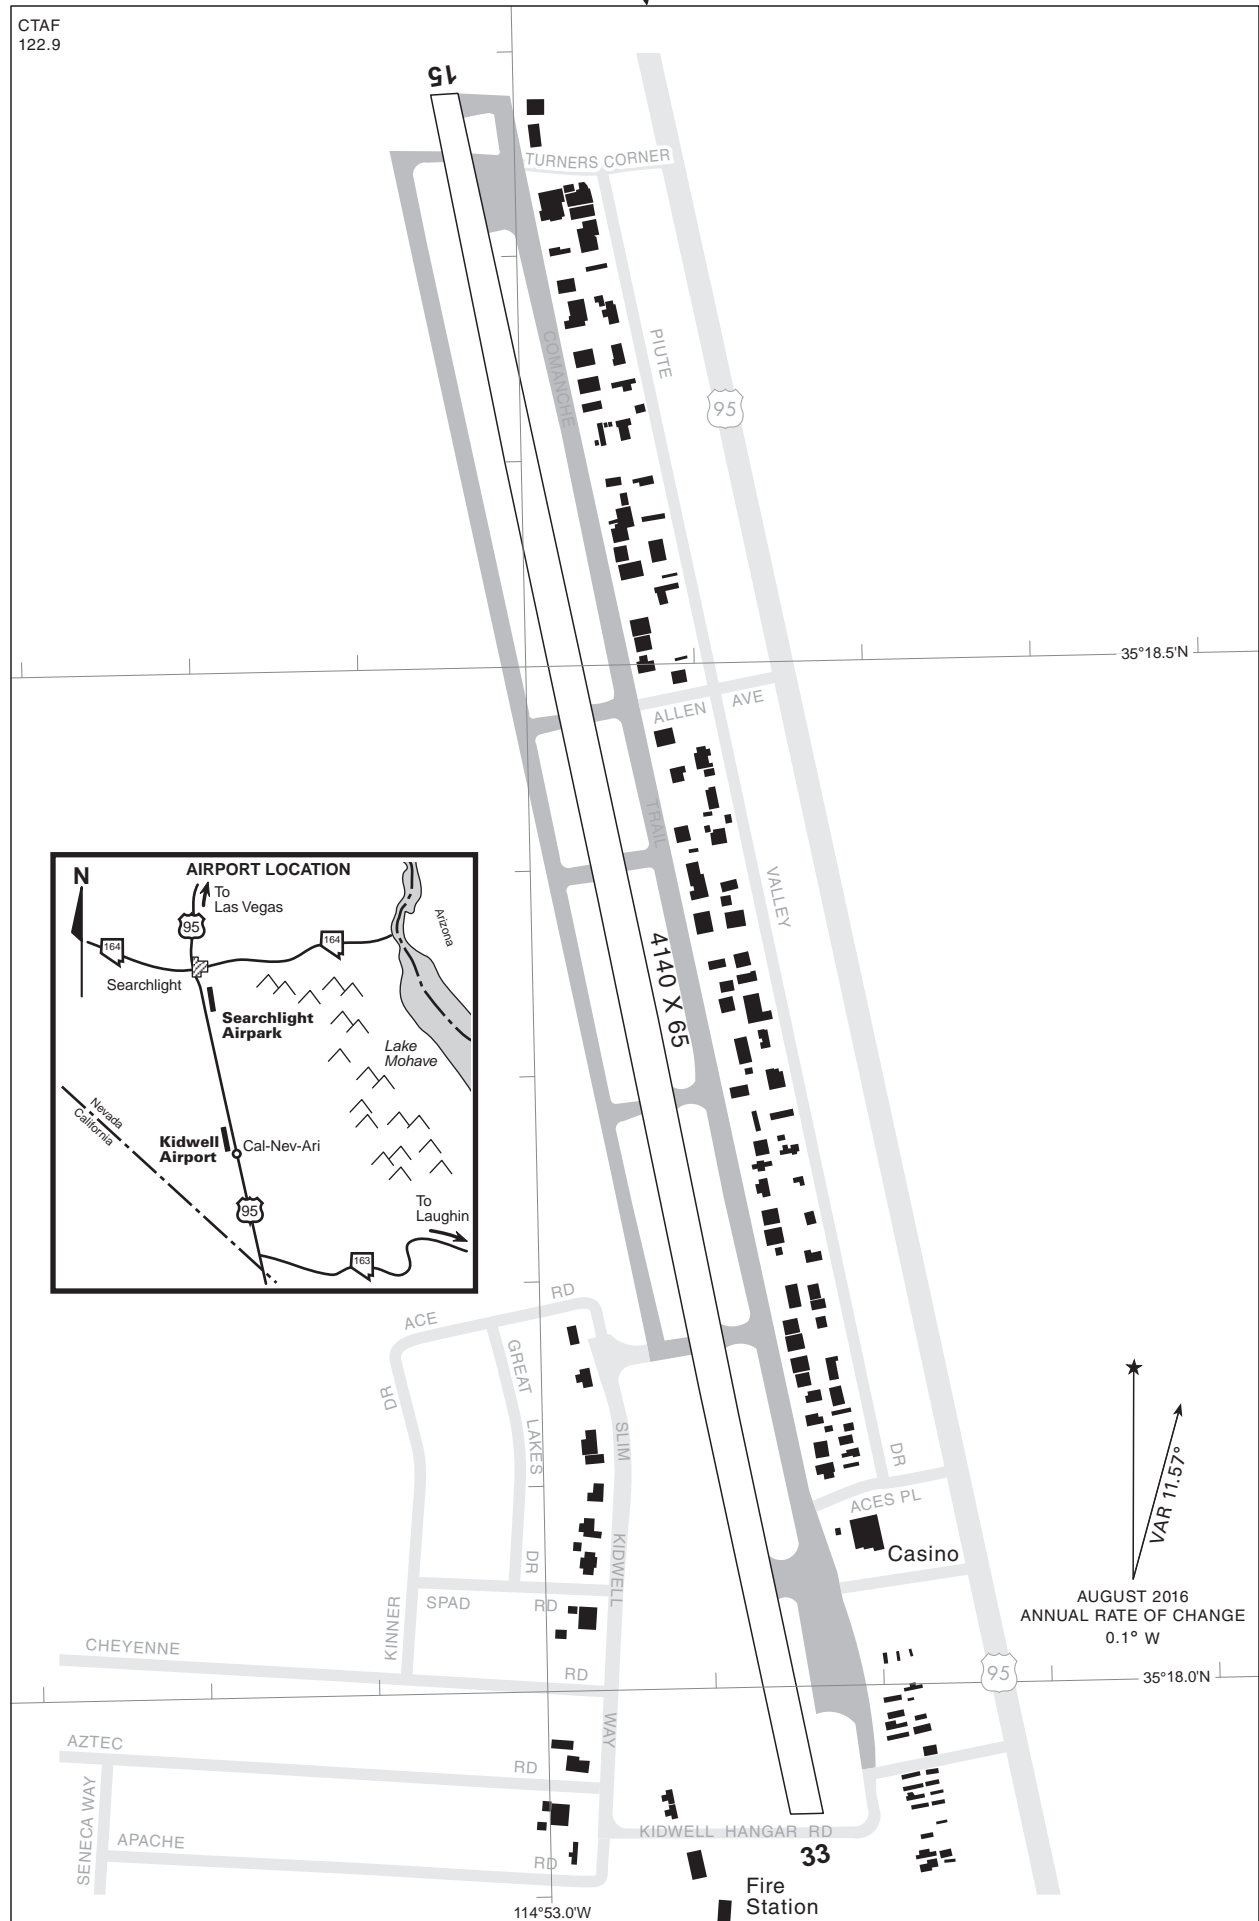

# AIRPORT DIAGRAM

CAL NEV ARI, NEVADA  
KIDWELL (1L4)

CTAF  
122.9

35°18.5'N

35°18.0'N

114°53.0'W

VAR 11.57°  
AUGUST 2016  
ANNUAL RATE OF CHANGE  
0.1° W

# AIRPORT DIAGRAM

FOR DETAILED INFORMATION CONTACT  
NDOT - PLANNING AVIATION (775) 888-7353

CAL NEV ARI, NEVADA  
KIDWELL (1L4)