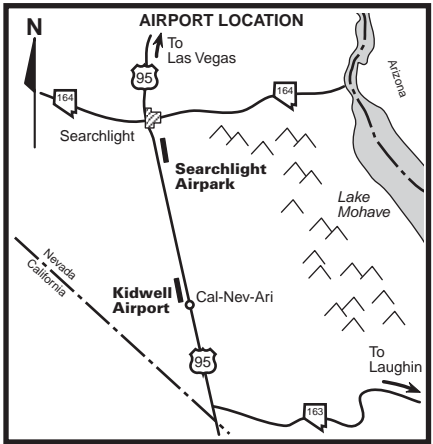

# AIRPORT DIAGRAM

CAL NEV ARI, NEVADA  
KIDWELL (1L4)

CTAF  
122.9

35°18.5'N

35°18.0'N

114°53.0'W

VAR 11.57°  
AUGUST 2016  
ANNUAL RATE OF CHANGE  
0.1° W