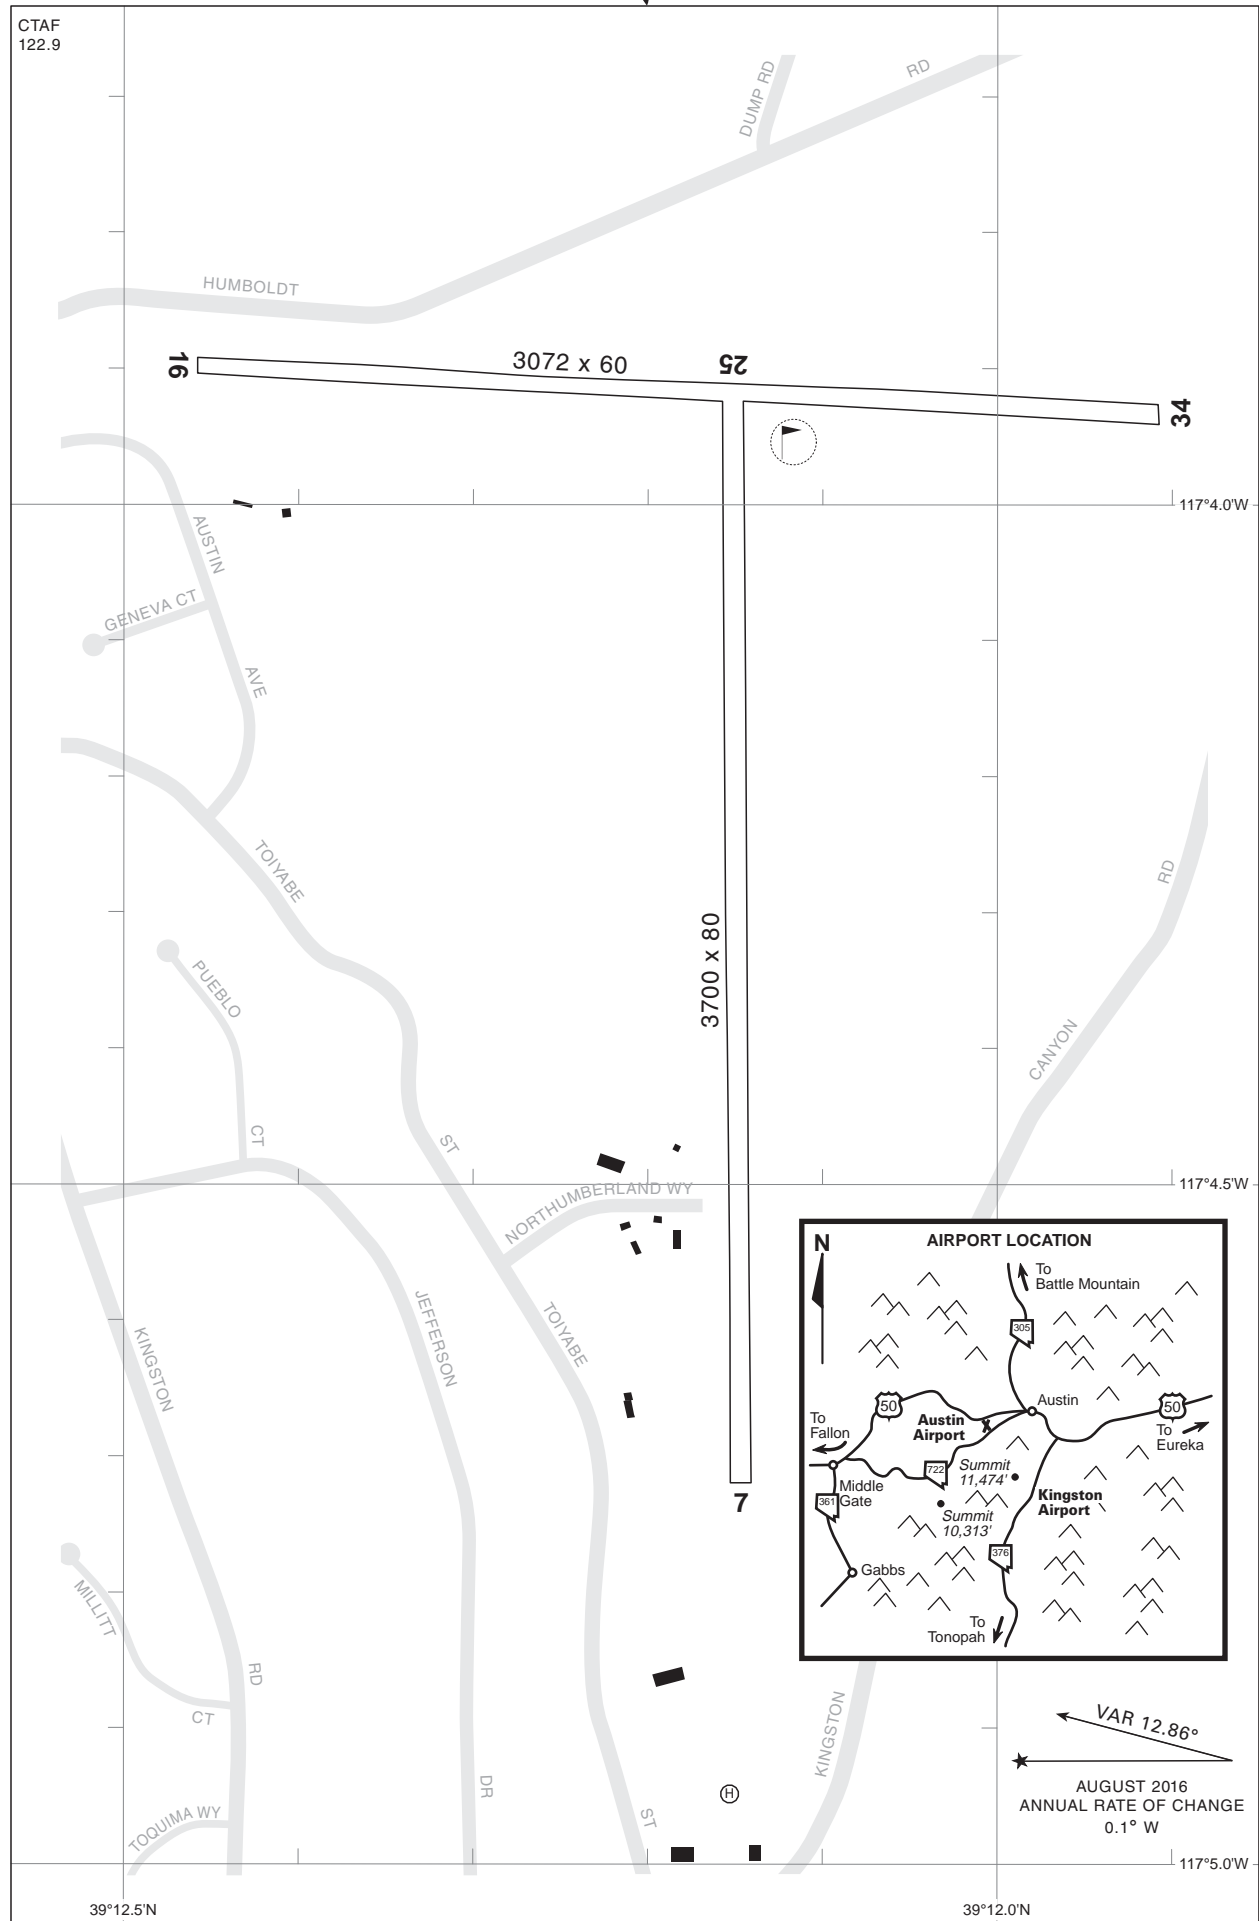

AIRPORT DIAGRAM

KINGSTON, NEVADA
KINGSTON (N15)

CTAF
122.9

VAR 12.86°
AUGUST 2016
ANNUAL RATE OF CHANGE
0.1° W

AIRPORT DIAGRAM

FOR DETAILED INFORMATION CONTACT
NDOT - PLANNING AVIATION (775) 888-7353

KINGSTON, NEVADA
KINGSTON (N15)