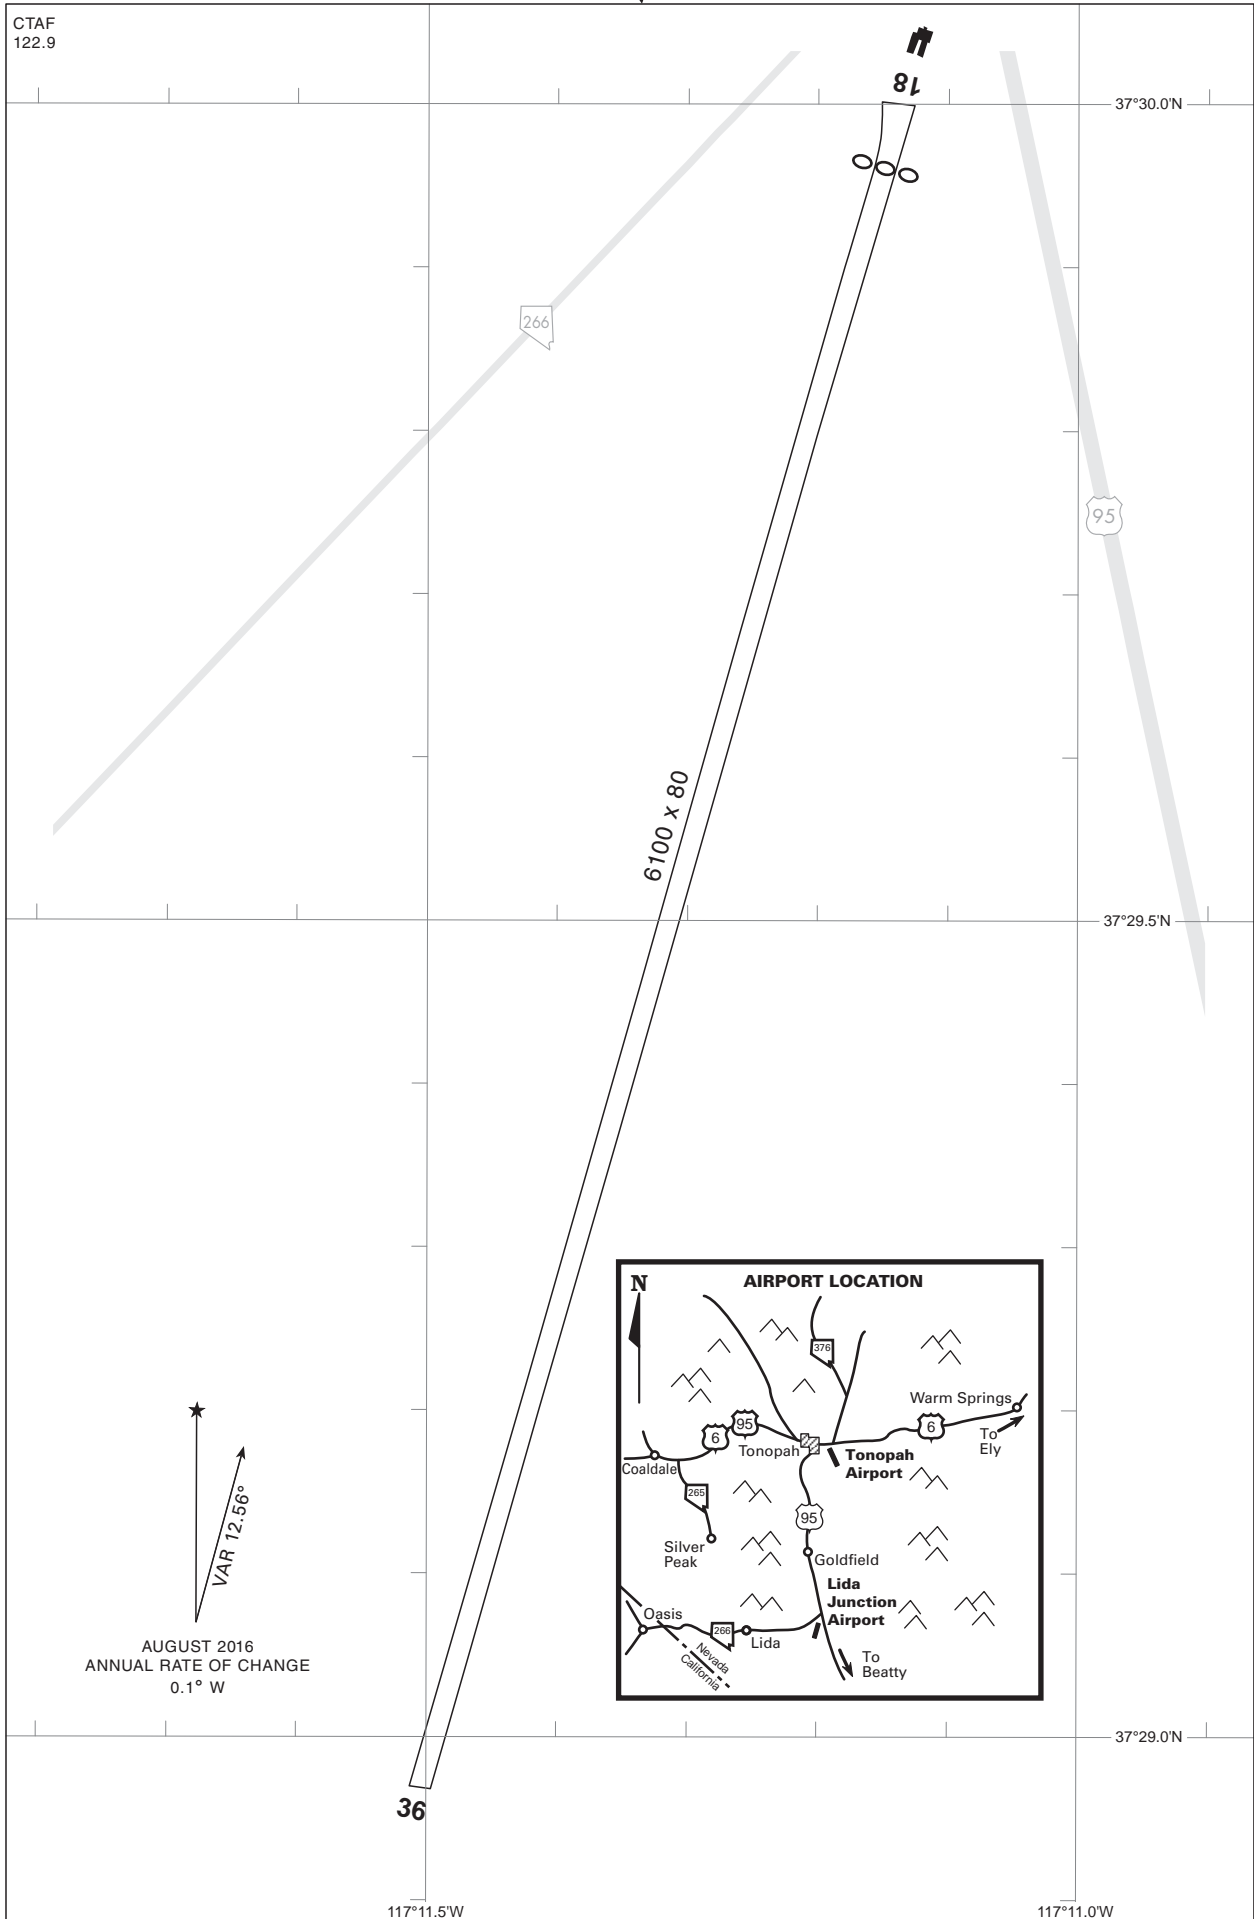

AIRPORT DIAGRAM

GOLDFIELD, NEVADA
LIDA JUNCTION (0L4)

CTAF
122.9

AIRPORT DIAGRAM

FOR DETAILED INFORMATION CONTACT
NDOT - PLANNING AVIATION (775) 888-7353

GOLDFIELD, NEVADA
LIDA JUNCTION (0L4)