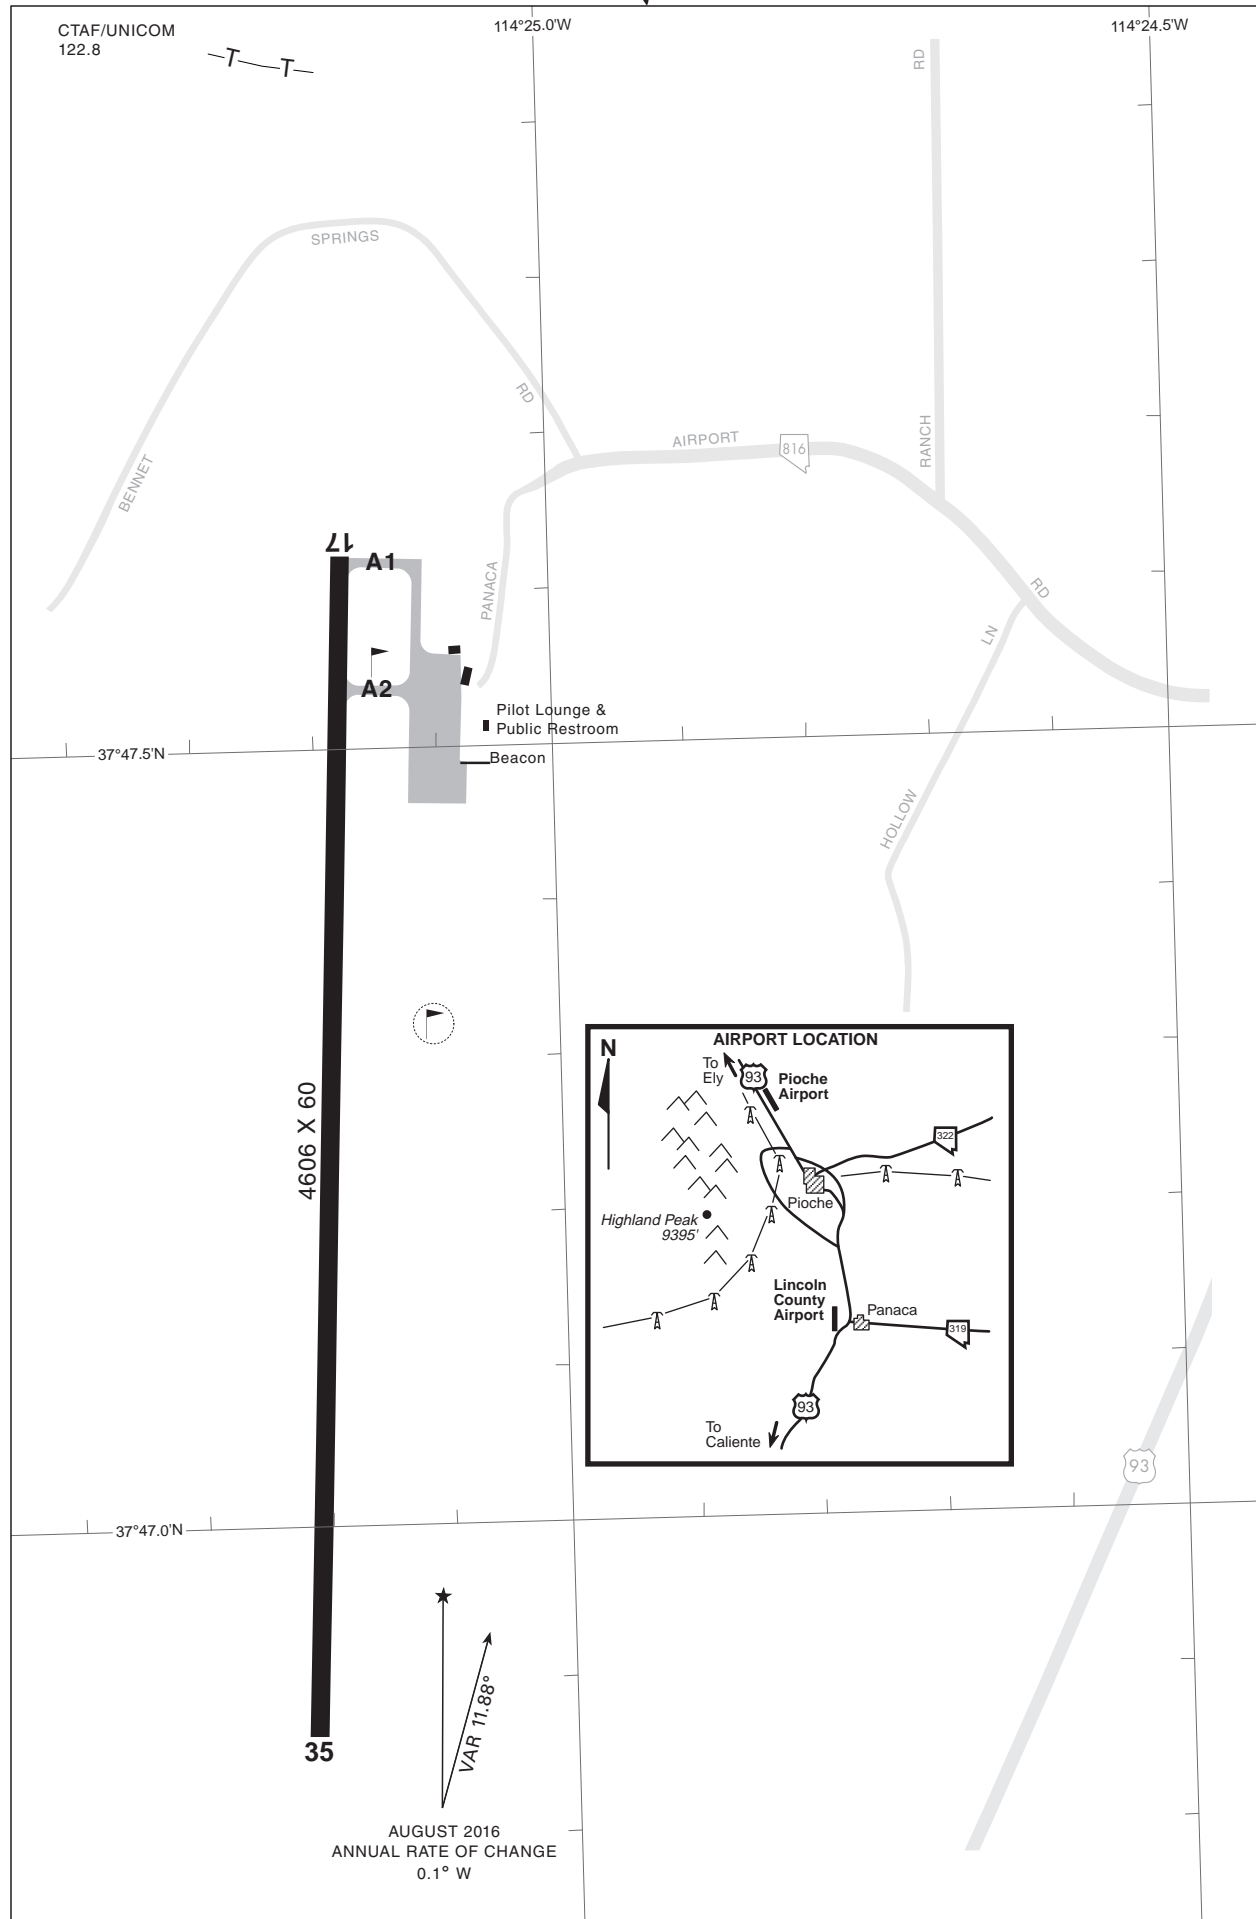

# AIRPORT DIAGRAM

PANACA, NEVADA  
LINCOLN COUNTY (1L1)

# AIRPORT DIAGRAM

FOR DETAILED INFORMATION CONTACT  
NDOT - PLANNING AVIATION (775) 888-7353

PANACA, NEVADA  
LINCOLN COUNTY (1L1)