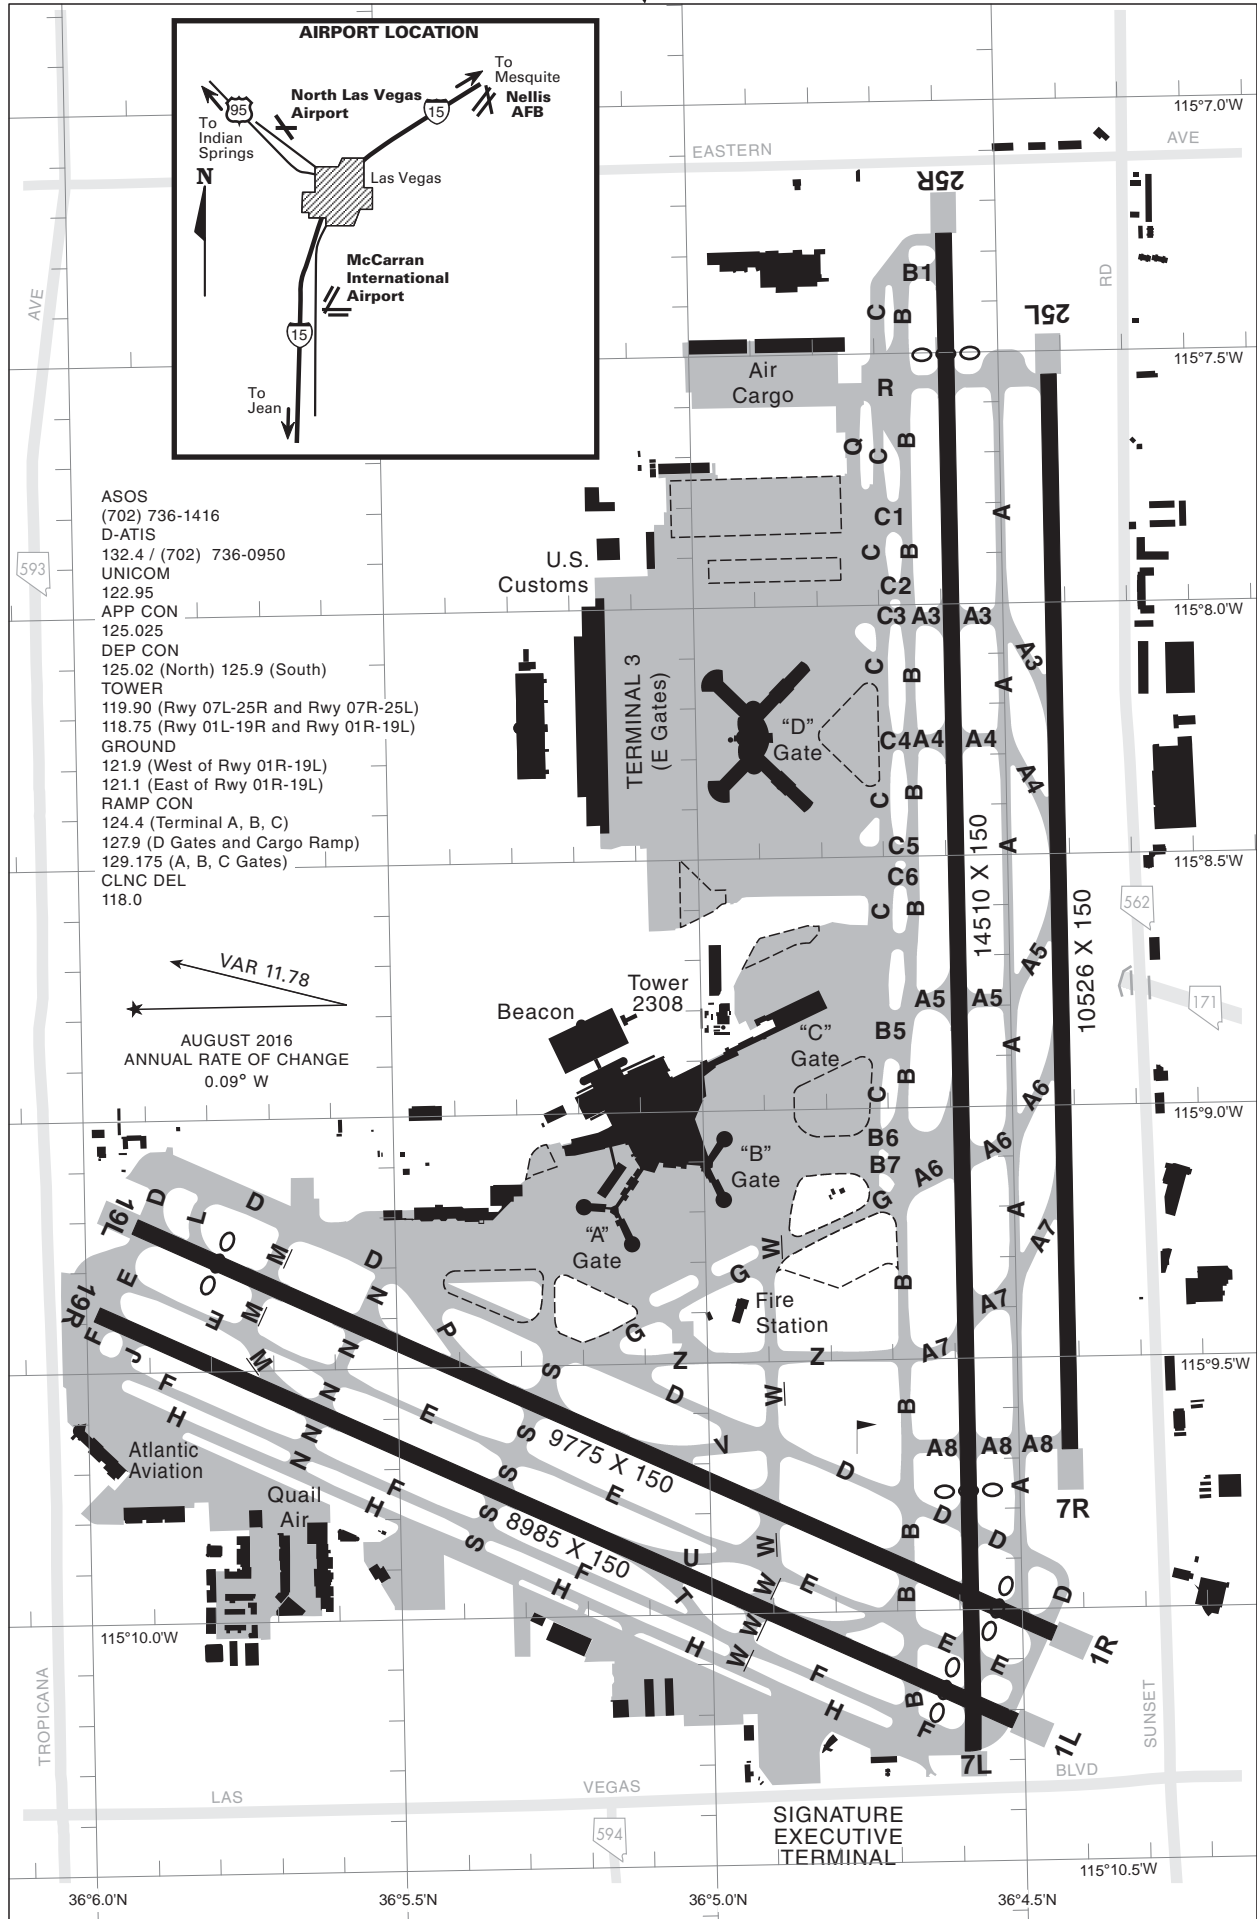

AIRPORT DIAGRAM

LAS VEGAS, NEVADA
McCARRAN INT'L (LAS)

AIRPORT DIAGRAM

FOR DETAILED INFORMATION CONTACT
NDOT - PLANNING AVIATION (775) 888-7353

LAS VEGAS, NEVADA
McCARRAN INT'L (LAS)