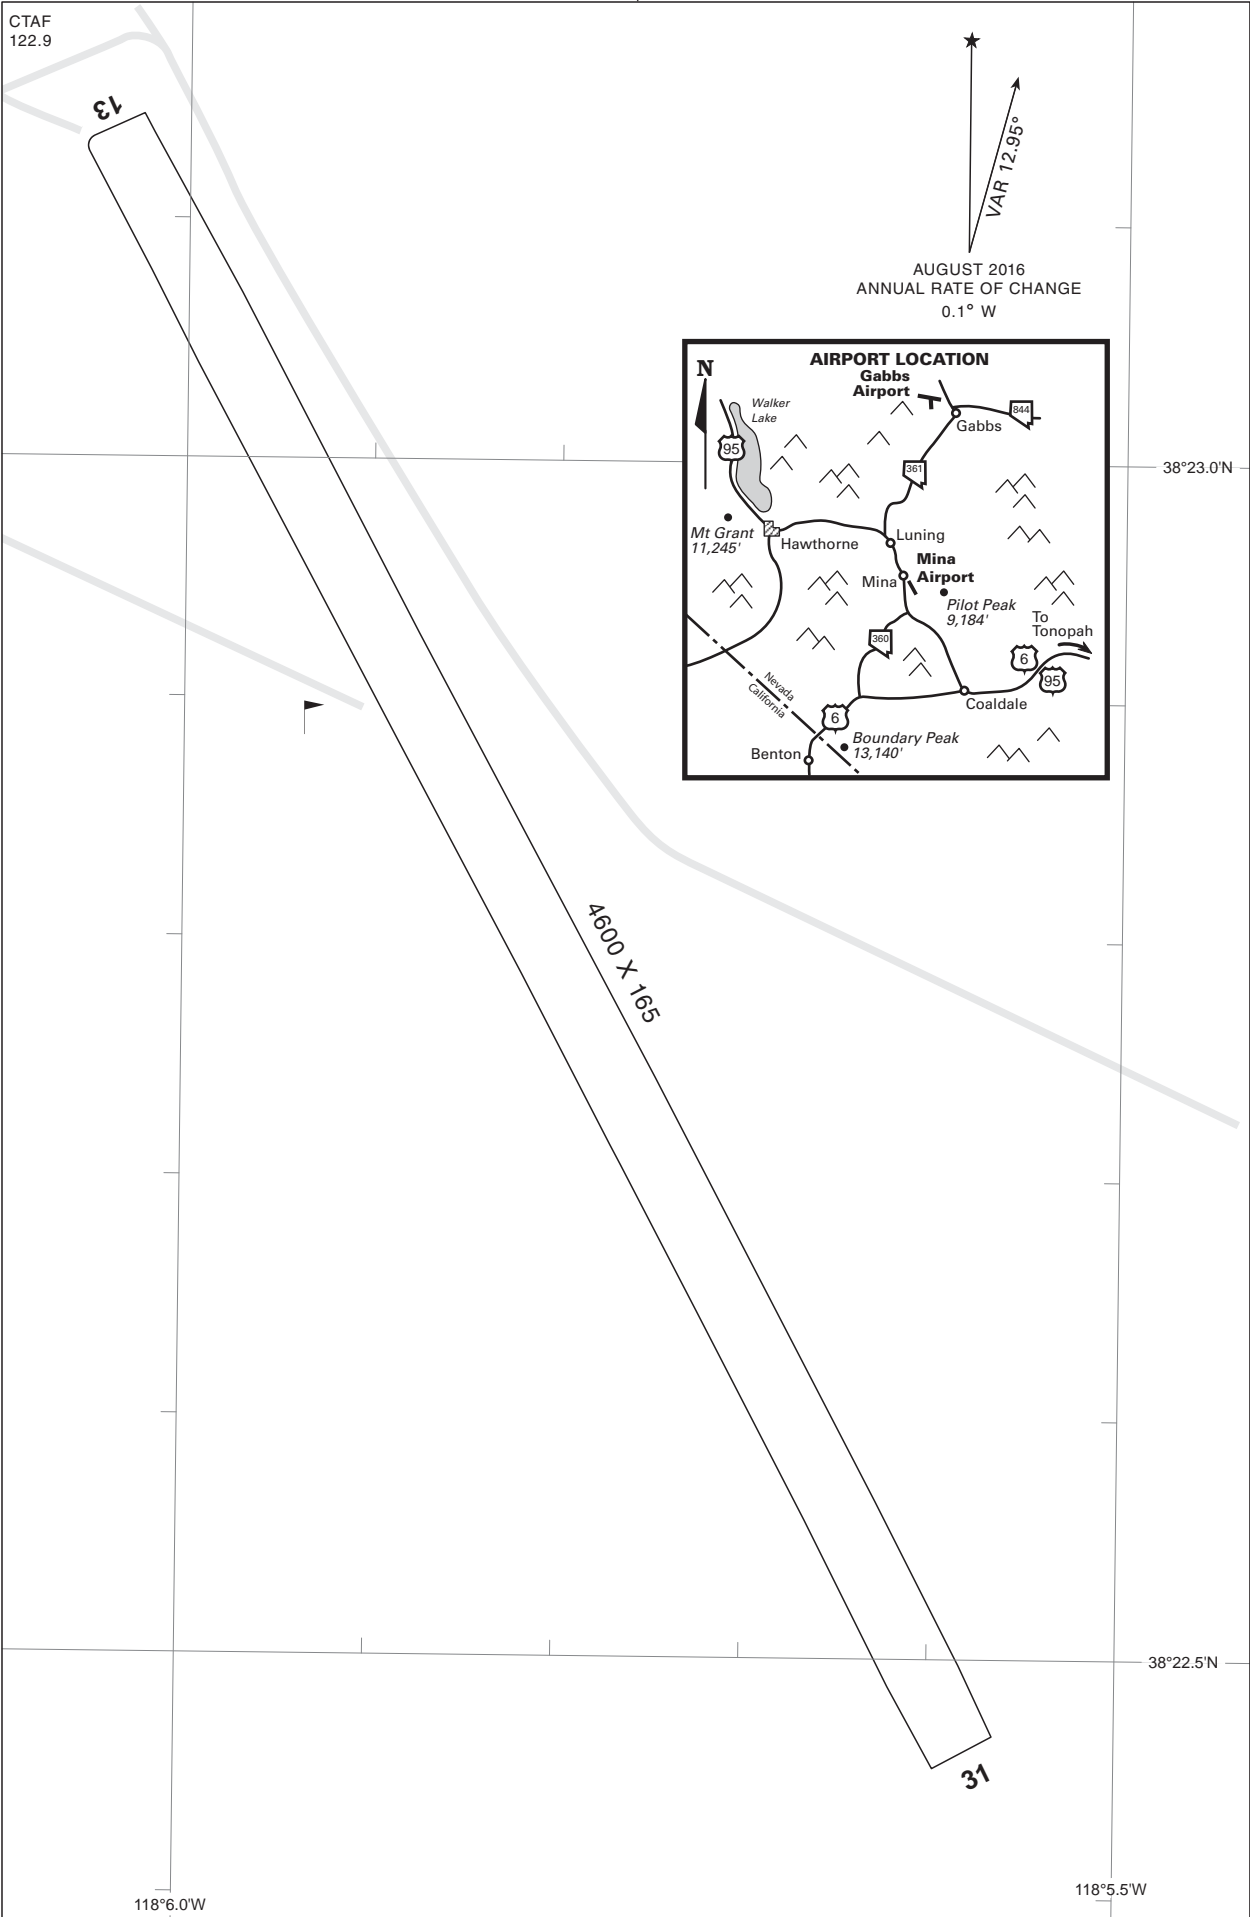

# AIRPORT DIAGRAM

MINA, NEVADA  
MINA (3Q0)

CTAF  
122.9

# AIRPORT DIAGRAM

FOR DETAILED INFORMATION CONTACT  
NDOT - PLANNING AVIATION (775) 888-7353

MINA, NEVADA  
MINA (3Q0)