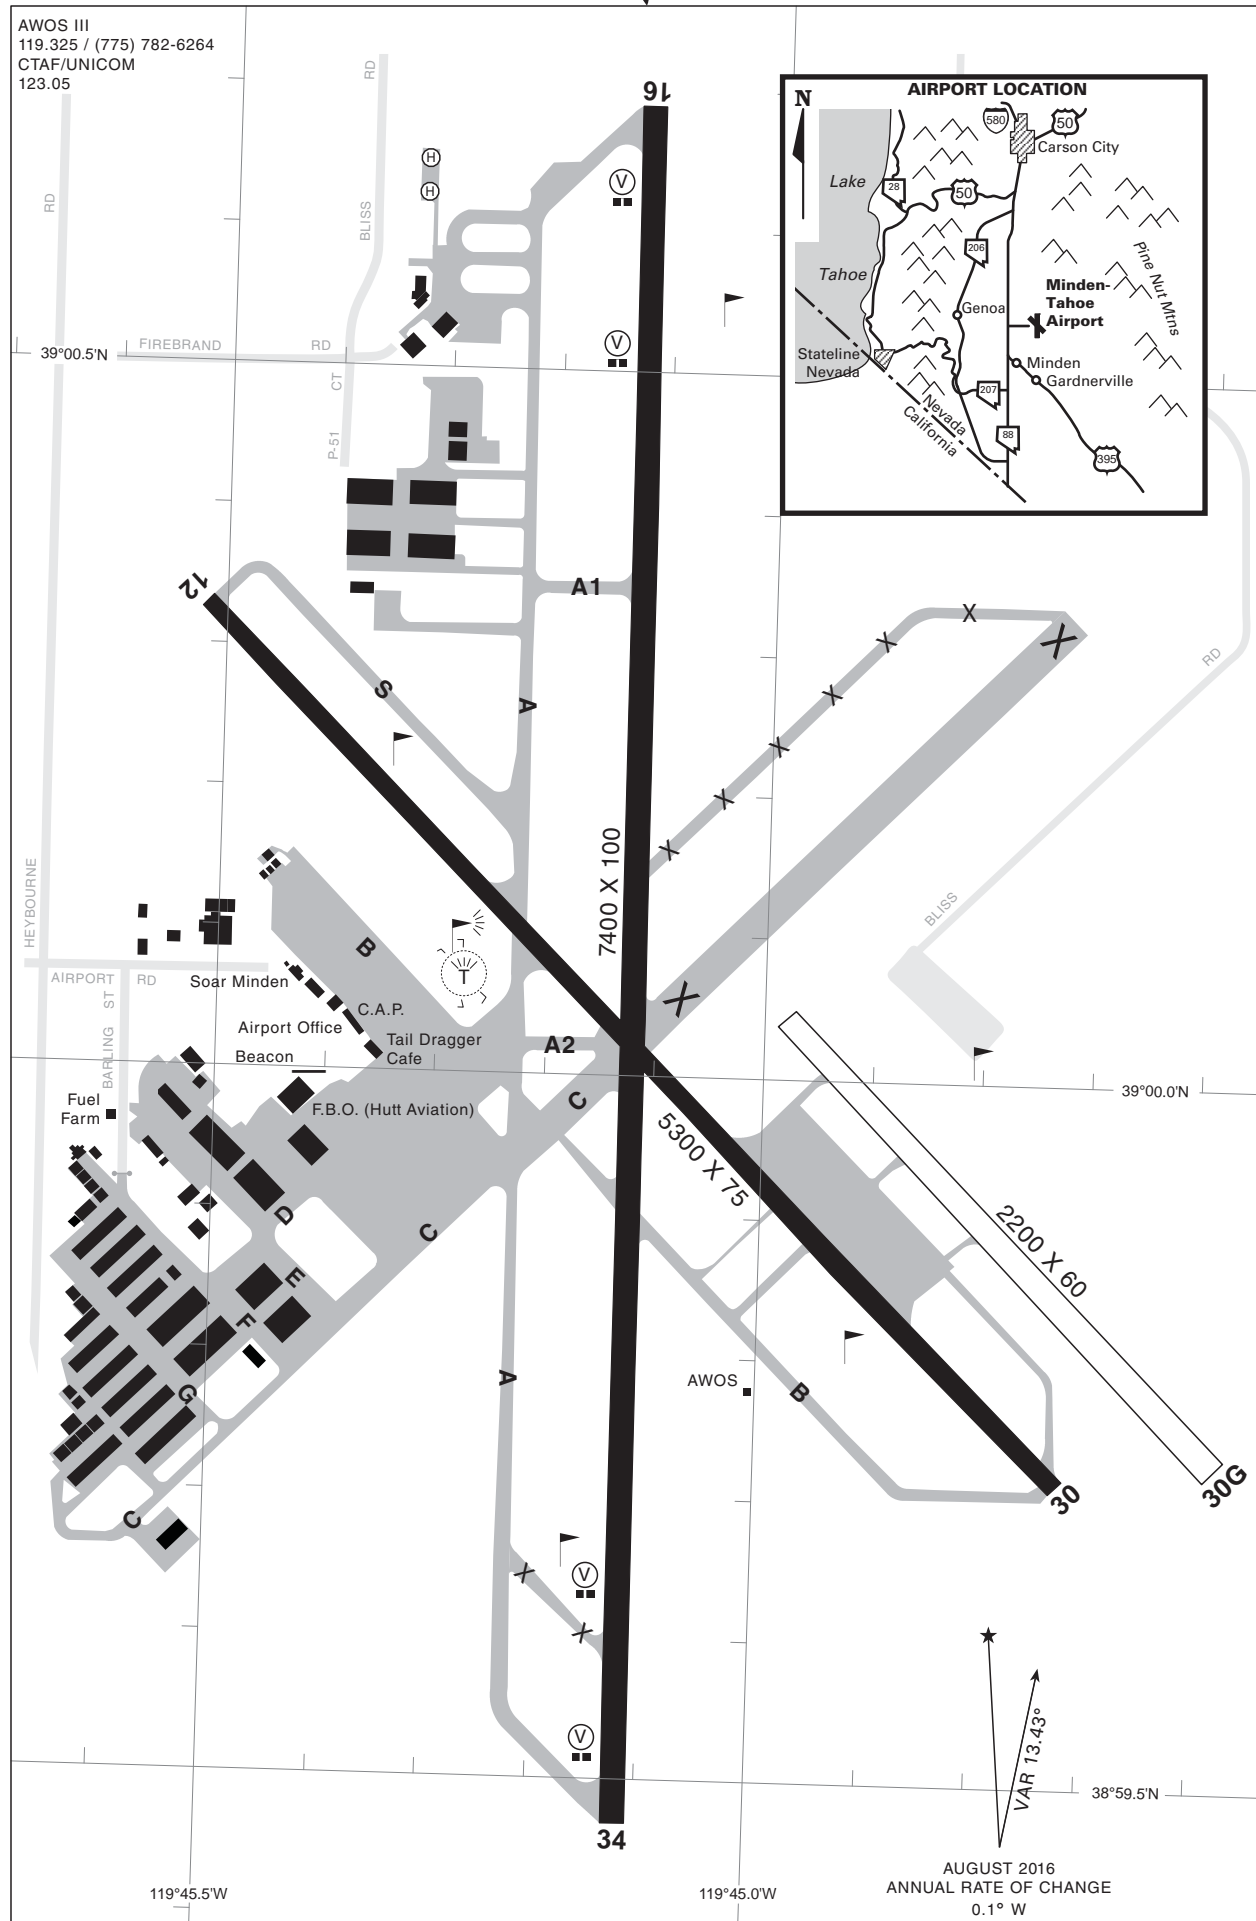

AIRPORT DIAGRAM

MINDEN, NEVADA
MINDEN-TAHOE (MEV)

AWOS III
119.325 / (775) 782-6264
CTAF/UNICOM
123.05

AIRPORT DIAGRAM

FOR DETAILED INFORMATION CONTACT
NDOT - PLANNING AVIATION (775) 888-7353

MINDEN, NEVADA
MINDEN-TAHOE (MEV)

AUGUST 2016
ANNUAL RATE OF CHANGE
0.1° W

VAR 13.43°

38°59.5'N

119°45.5'W

119°45.0'W