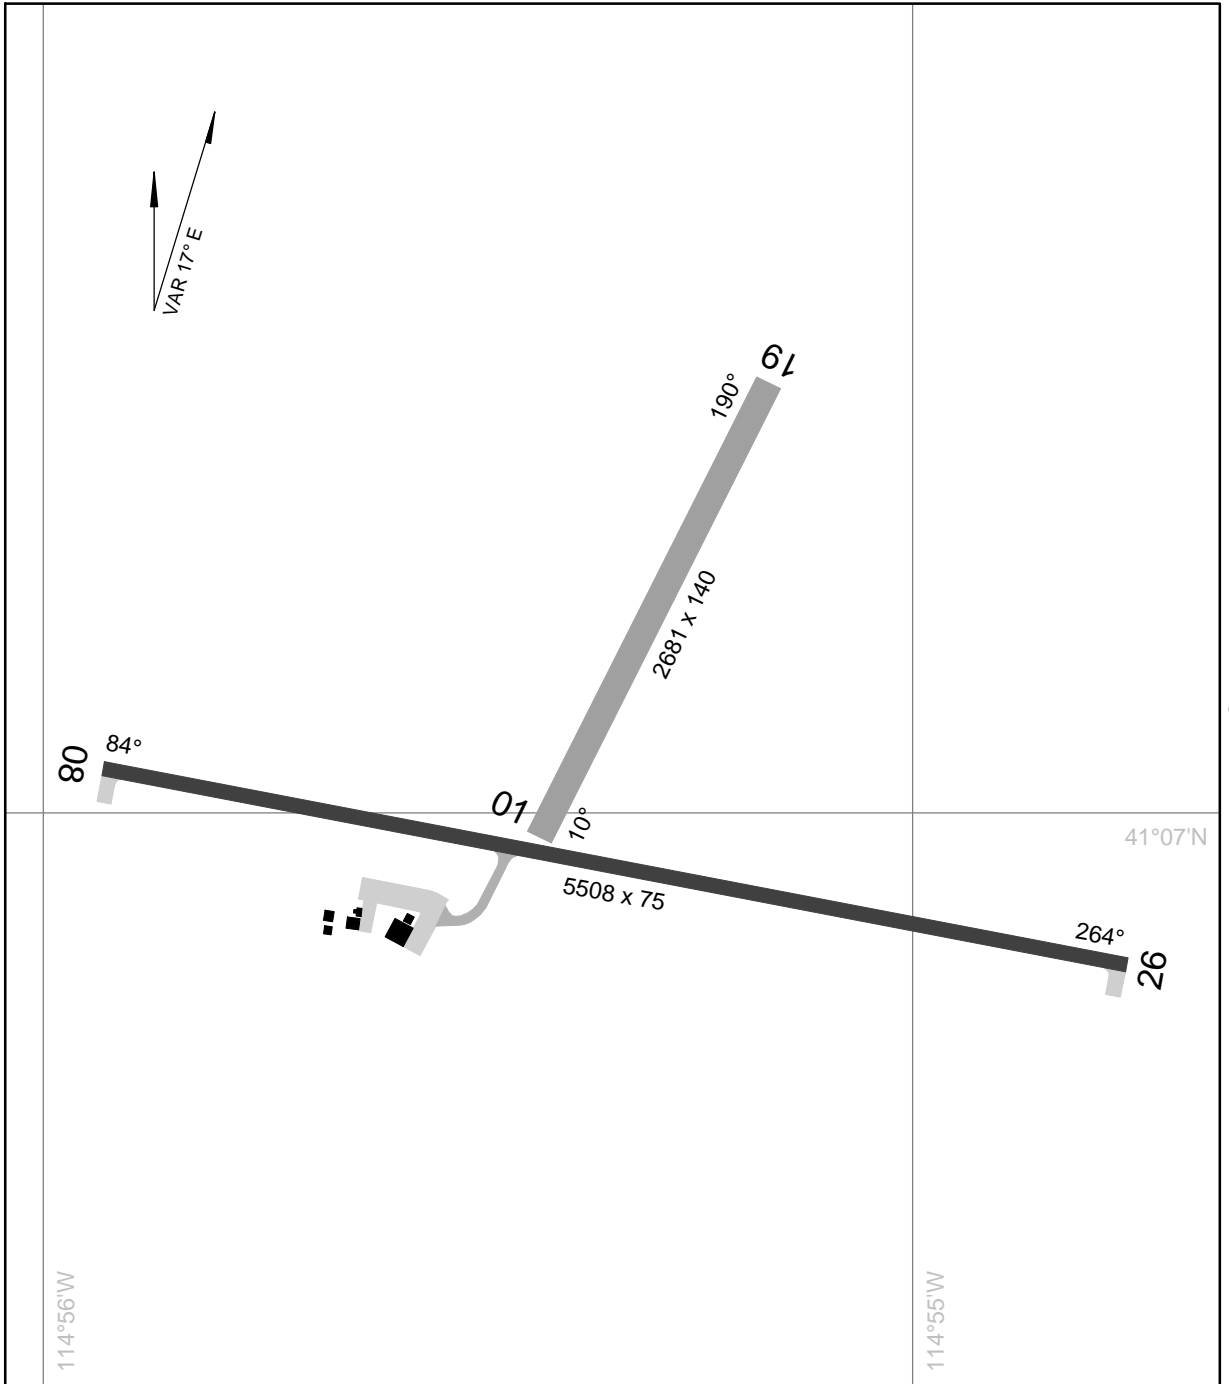

KLWL: WELLS MUNI/HARRIET FIELD

WELLS, NV

© 2016 ForeFlight, LLC