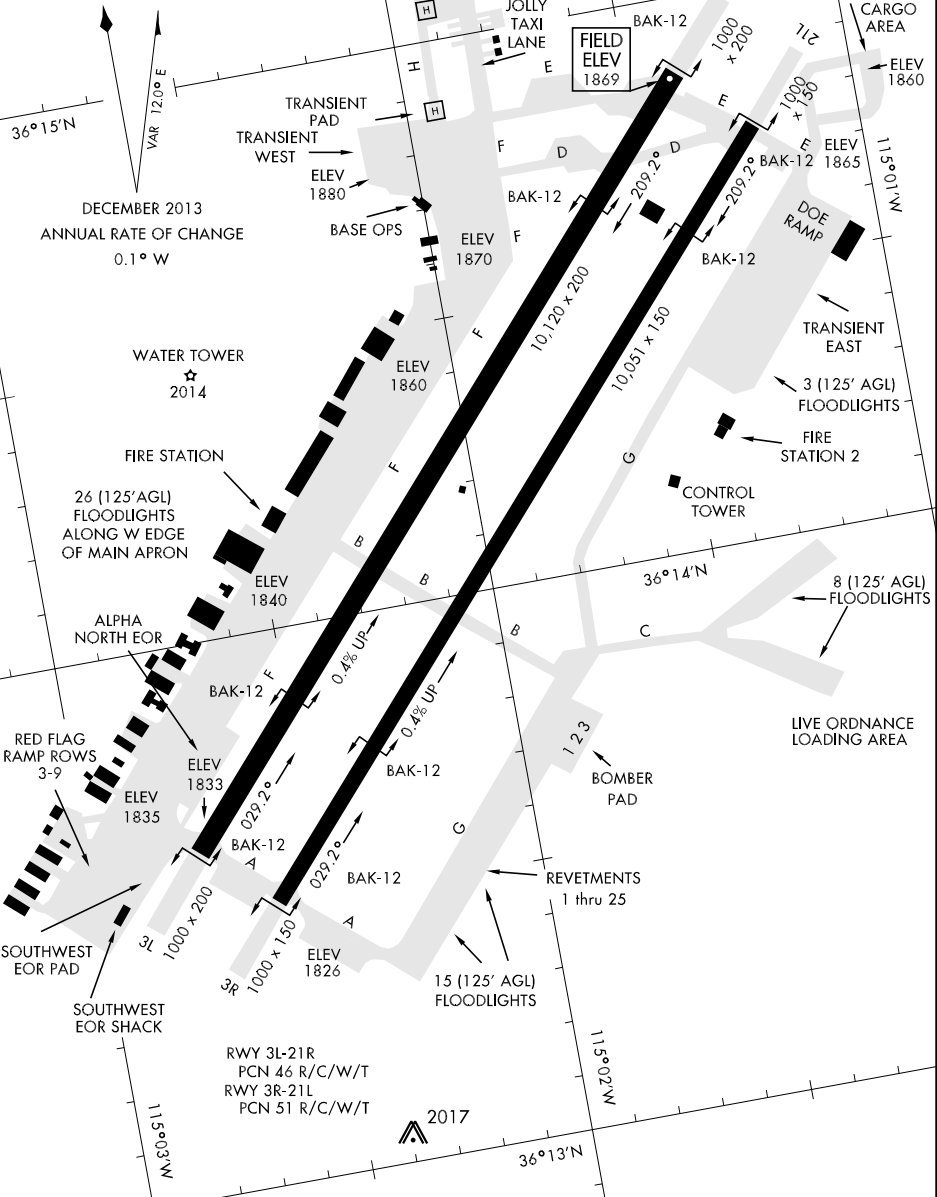

# AIRPORT DIAGRAM

AFD-227 [USAF]

NELLIS AFB (KLSV)

LAS VEGAS, NEVADA

ATIS 270.1  
 NELLIS TOWER  
 132.55 327.0  
 GND CON  
 121.8 275.8  
 CLNC DEL  
 120.9 289.4

SW-4, 30 MAR 2017 to 27 APR 2017

SW-4, 30 MAR 2017 to 27 APR 2017

# AIRPORT DIAGRAM

LAS VEGAS, NEVADA

NELLIS AFB (KLSV)