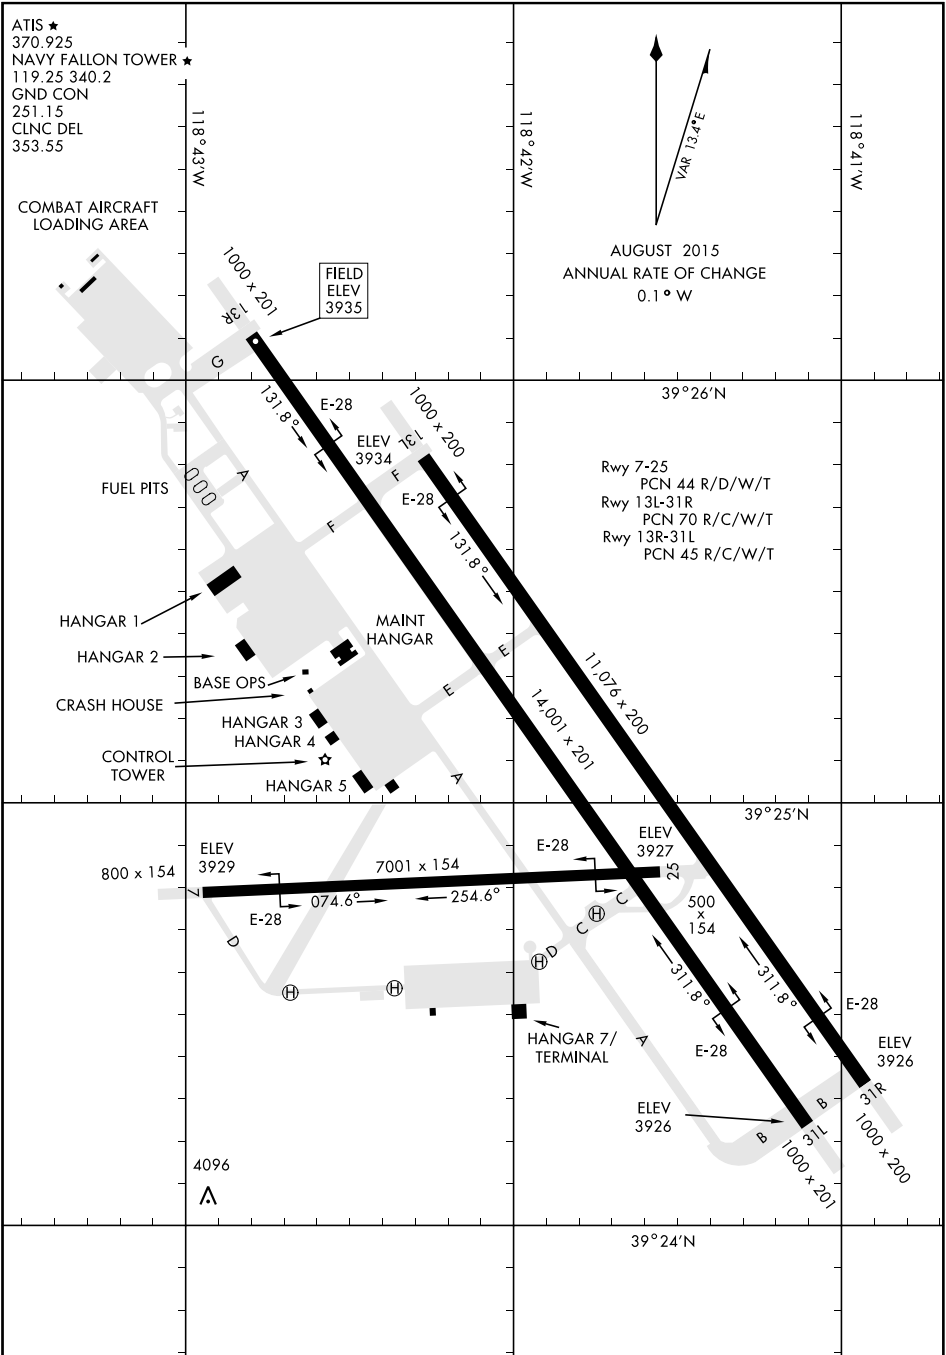

AIRPORT DIAGRAM

AFD-143 [USN]

FALLON NAS (VAN VOORHIS FLD) (KNFL)

FALLON, NEVADA

ATIS ★
 370.925
 NAVY FALLON TOWER ★
 119.25 340.2
 GND CON
 251.15
 CLNC DEL
 353.55

COMBAT AIRCRAFT LOADING AREA

AUGUST 2015
 ANNUAL RATE OF CHANGE
 0.1° W

SW-4, 30 MAR 2017 to 27 APR 2017

SW-4, 30 MAR 2017 to 27 APR 2017

AIRPORT DIAGRAM

FALLON, NEVADA

FALLON NAS (VAN VOORHIS FLD) (KNFL)