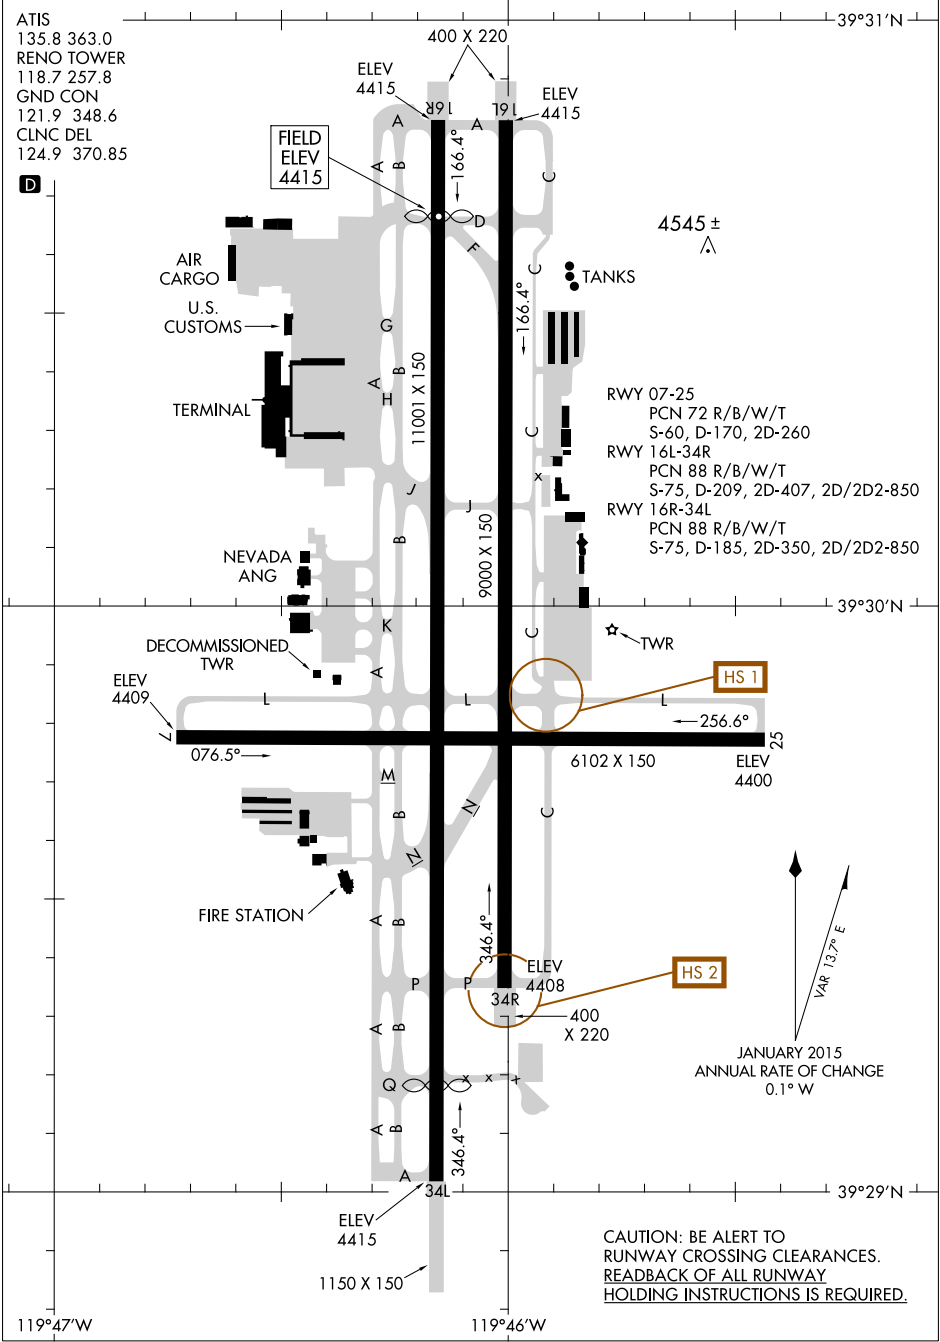

16203 **AIRPORT DIAGRAM** RENO/TAHOE INTL (RNO) RENO, NEVADA

AL-346 (FAA)

ATIS
135.8 363.0
RENO TOWER
118.7 257.8
GND CON
121.9 348.6
CLNC DEL
124.9 370.85

D

30 MAR 2017 to 27 APR 2017

30 MAR 2017 to 27 APR 2017

CAUTION: BE ALERT TO RUNWAY CROSSING CLEARANCES. READBACK OF ALL RUNWAY HOLDING INSTRUCTIONS IS REQUIRED.