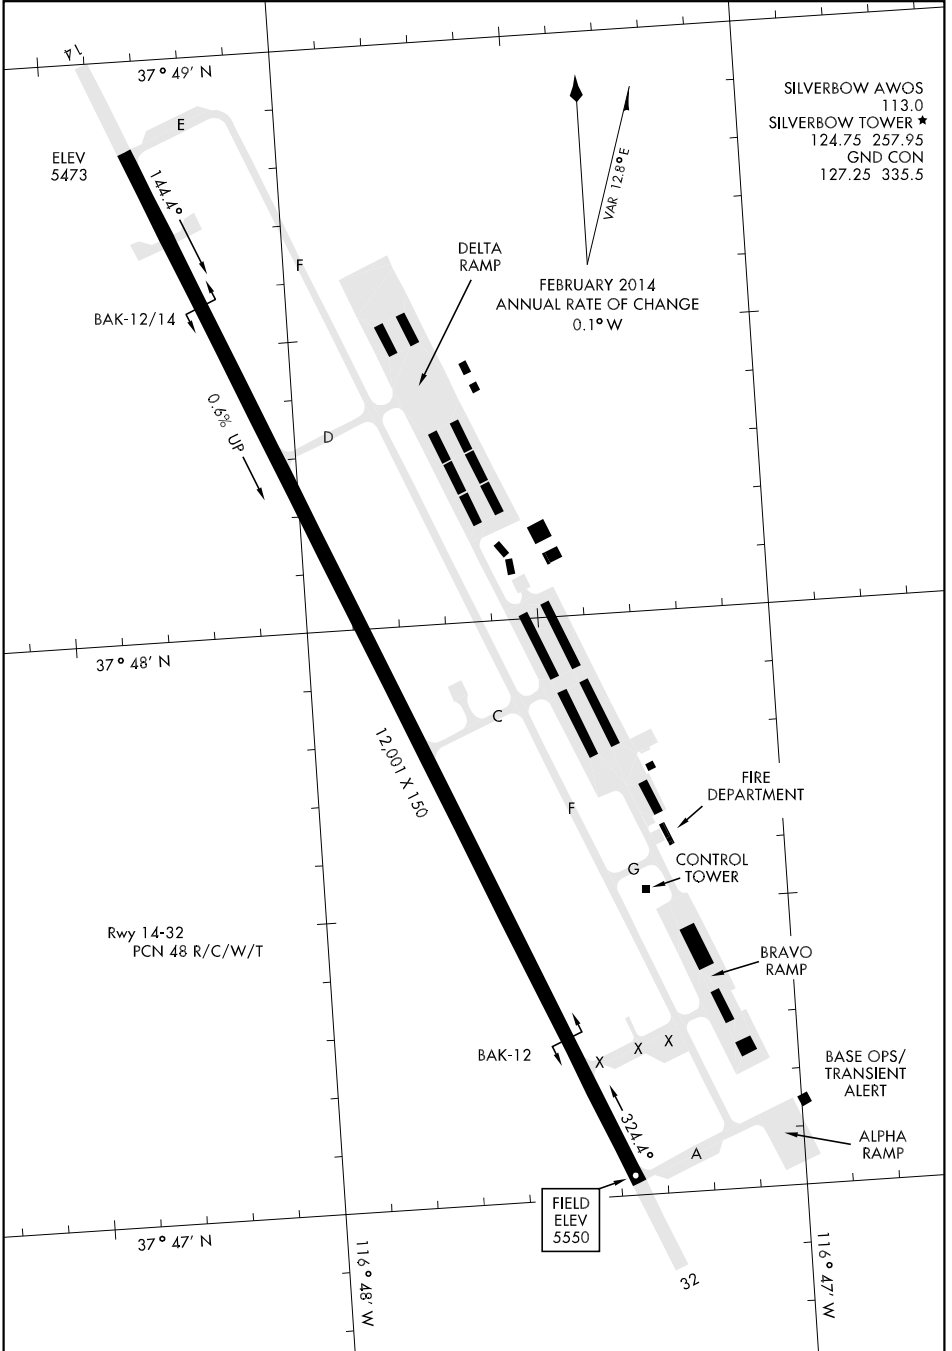

AIRPORT DIAGRAM

AFD-3188 [USAF]

TONOPAH TEST RANGE (KTNX)

TONOPAH, NEVADA

SW-4, 30 MAR 2017 to 27 APR 2017

SW-4, 30 MAR 2017 to 27 APR 2017

AIRPORT DIAGRAM

TONOPAH, NEVADA
TONOPAH TEST RANGE (KTNX)