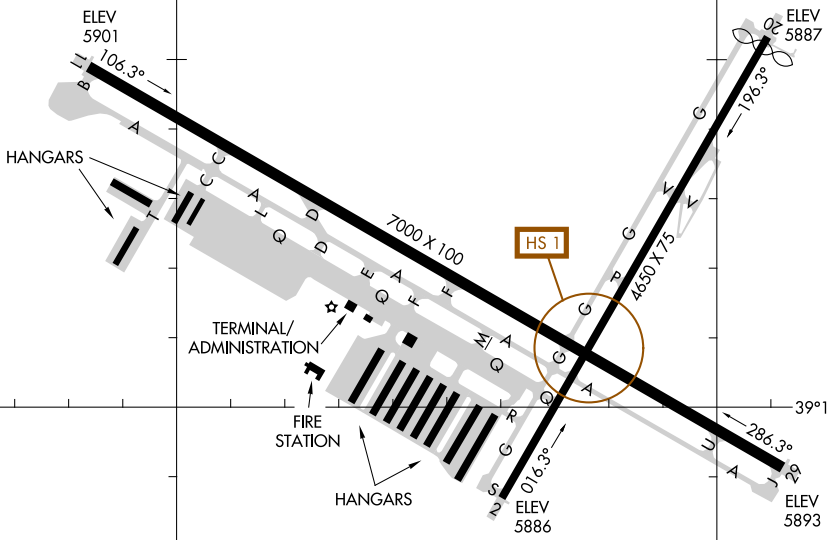

AWOS-3PT  
 118.0  
 CTAF/UNICOM  
 122.8

FIELD  
 ELEV  
 5901

39°20'N

SW-2, 30 MAR 2017 to 27 APR 2017

SW-2, 30 MAR 2017 to 27 APR 2017

39°19'N

RWY 02-20  
 S-35, D-50  
 RWY 11-29  
 S-50, D-80

120°09'W

120°08'W