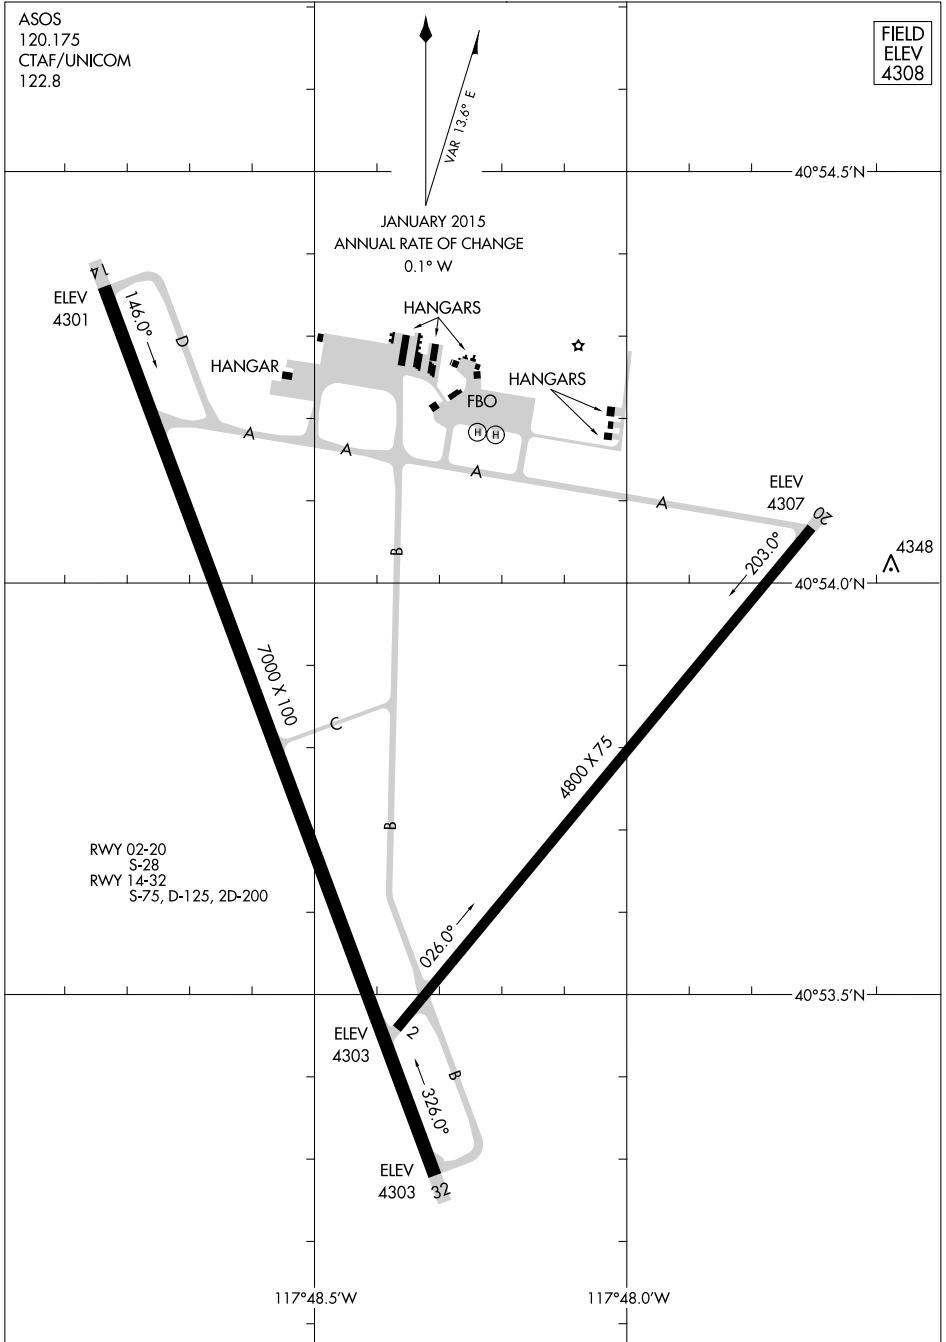

16091
AIRPORT DIAGRAM

WINNEMUCCA MUNI (WMC)
WINNEMUCCA, NEVADA

AL-6471 (FAA)

ASOS
120.175
CTAF/UNICOM
122.8

FIELD
ELEV
4308

JANUARY 2015
ANNUAL RATE OF CHANGE
0.1° W

30 MAR 2017 to 27 APR 2017

30 MAR 2017 to 27 APR 2017

AIRPORT DIAGRAM
16091

WINNEMUCCA, NEVADA
WINNEMUCCA MUNI (WMC)