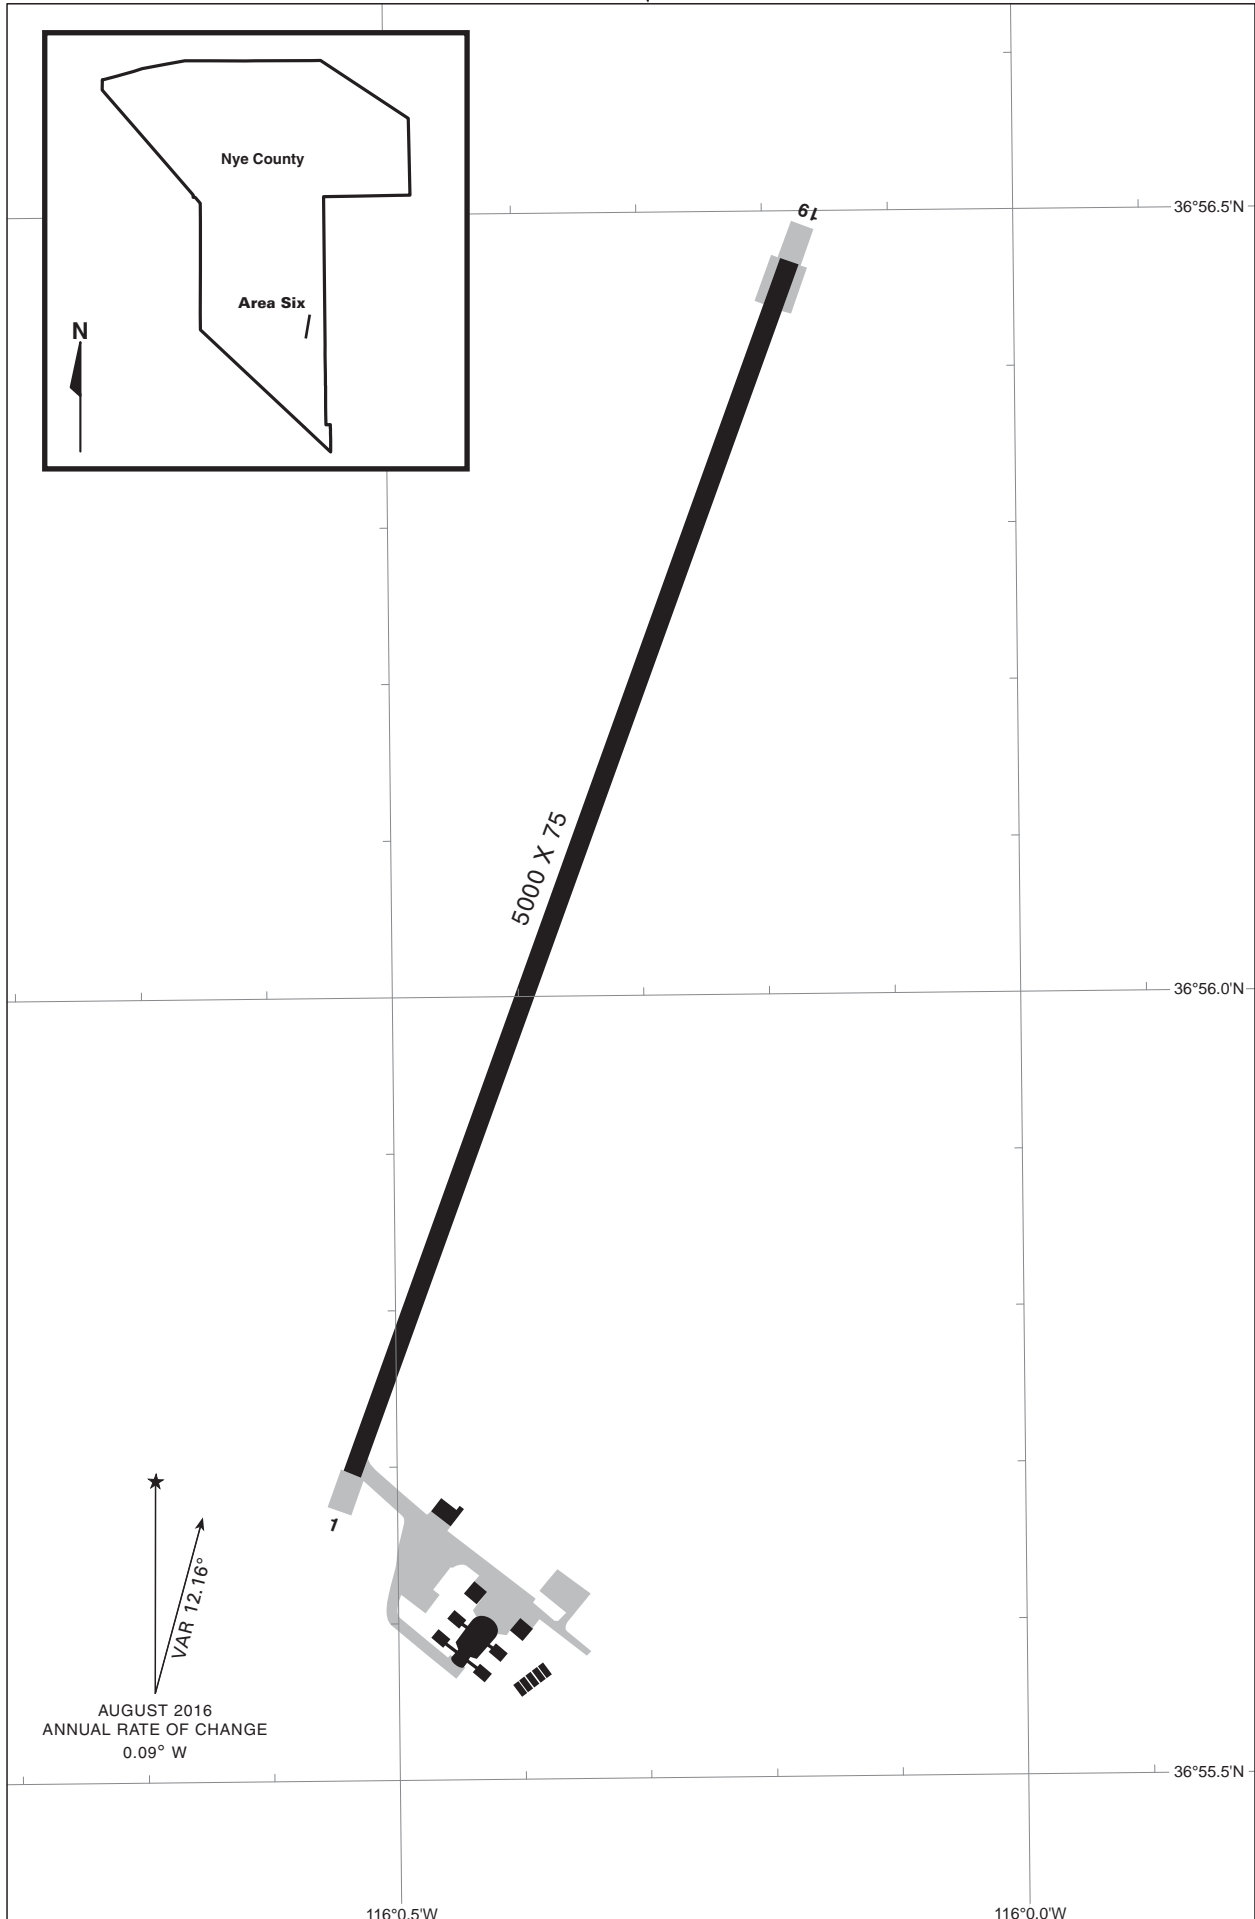

AIRPORT DIAGRAM

MERCURY, NEVADA
AREA 6 - TOP SECRET (DELETED)

AIRPORT DIAGRAM

FOR DETAILED INFORMATION CONTACT
NDOT - PLANNING AVIATION (775) 888-7353

MERCURY, NEVADA
AREA 6 - TOP SECRET (DELETED)