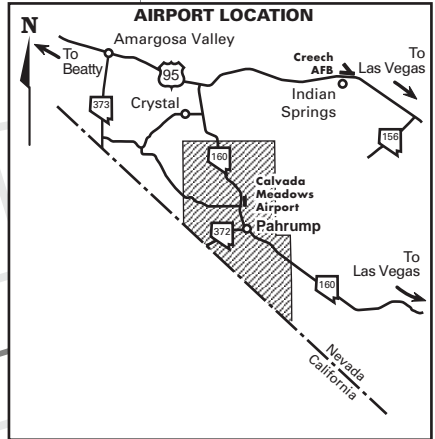

# AIRPORT DIAGRAM

PAHRUMP, NEVADA  
CALVADA MEADOWS (74P)

36°16.5'N  
36°16.0'N  
AUGUST 2016  
ANNUAL RATE OF CHANGE  
0.1° W  
VAR 12.03°  
116°0.0'W  
116°59.5'W

# AIRPORT DIAGRAM

FOR DETAILED INFORMATION CONTACT  
NDOT - PLANNING AVIATION (775) 888-7353

PAHRUMP, NEVADA  
CALVADA MEADOWS (74P)