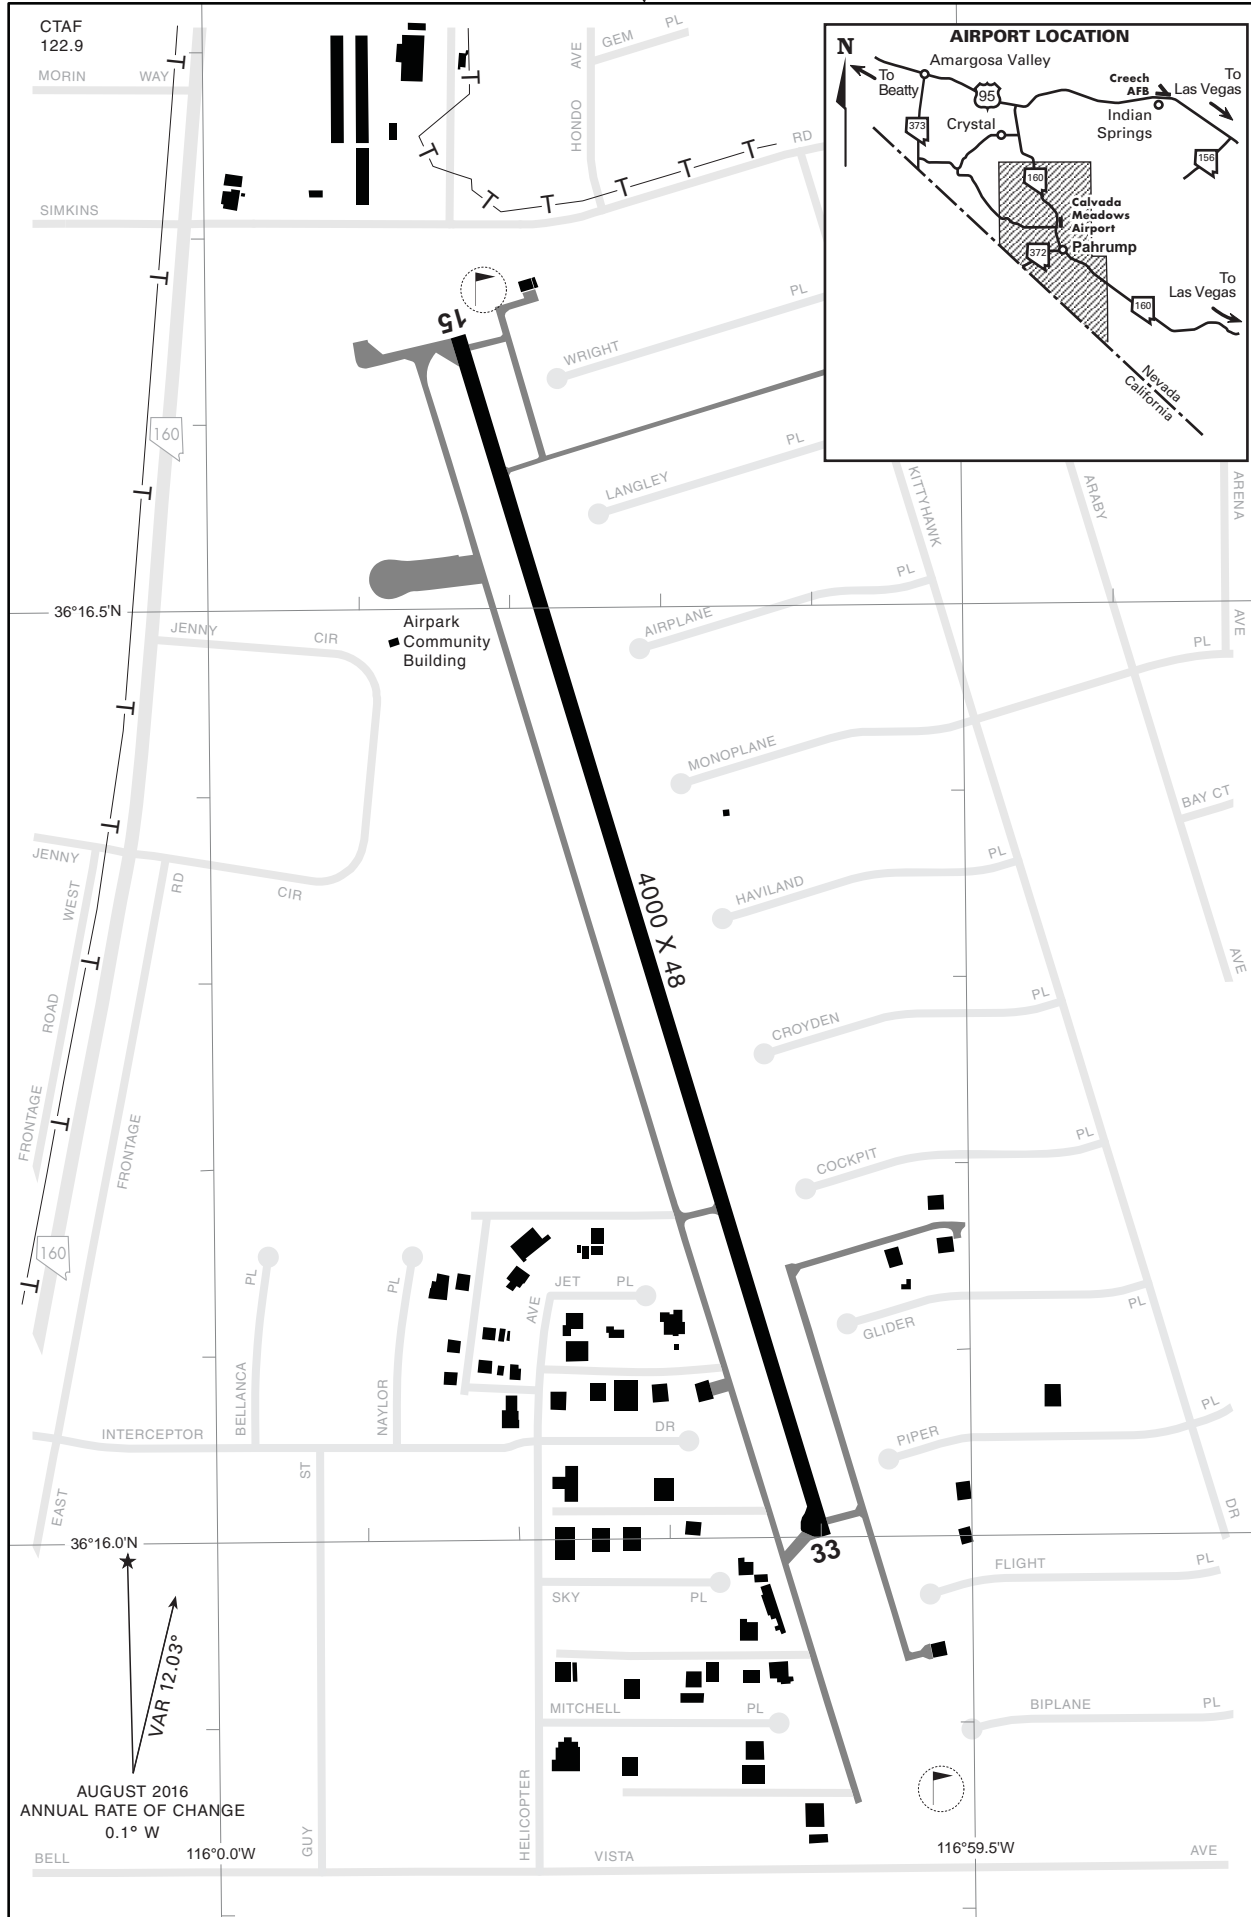

# AIRPORT DIAGRAM

PAHRUMP, NEVADA  
CALVADA MEADOWS (74P)

36°16.5'N  
36°16.0'N  
AUGUST 2016  
ANNUAL RATE OF CHANGE  
0.1° W  
VAR 12.03°  
116°0.0'W  
116°59.5'W

# AIRPORT DIAGRAM

FOR DETAILED INFORMATION CONTACT  
NDOT - PLANNING AVIATION (775) 888-7353

PAHRUMP, NEVADA  
CALVADA MEADOWS (74P)