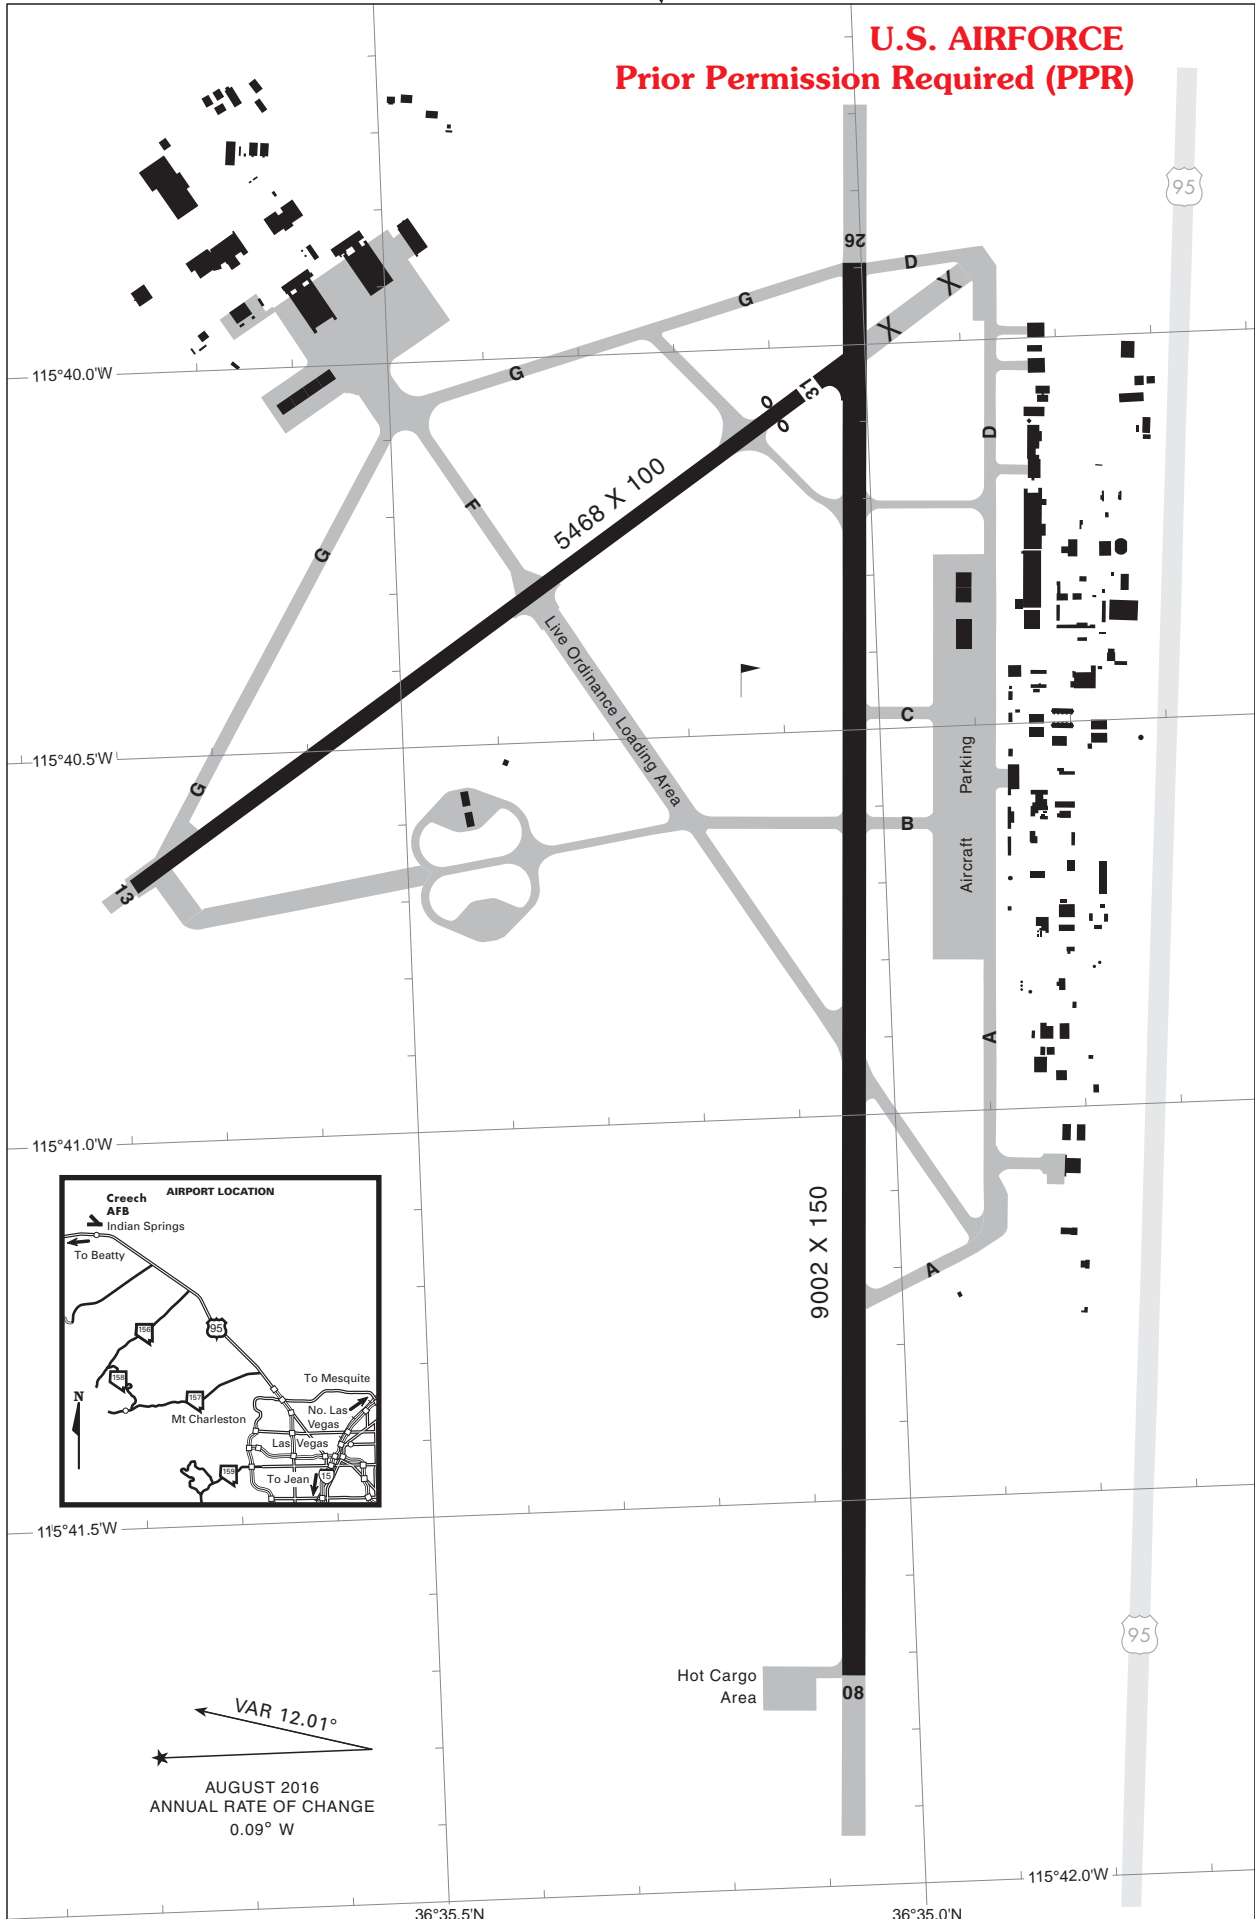

U.S. AIRFORCE
Prior Permission Required (PPR)

VAR 12.01°
 *
 AUGUST 2016
 ANNUAL RATE OF CHANGE
 0.09° W